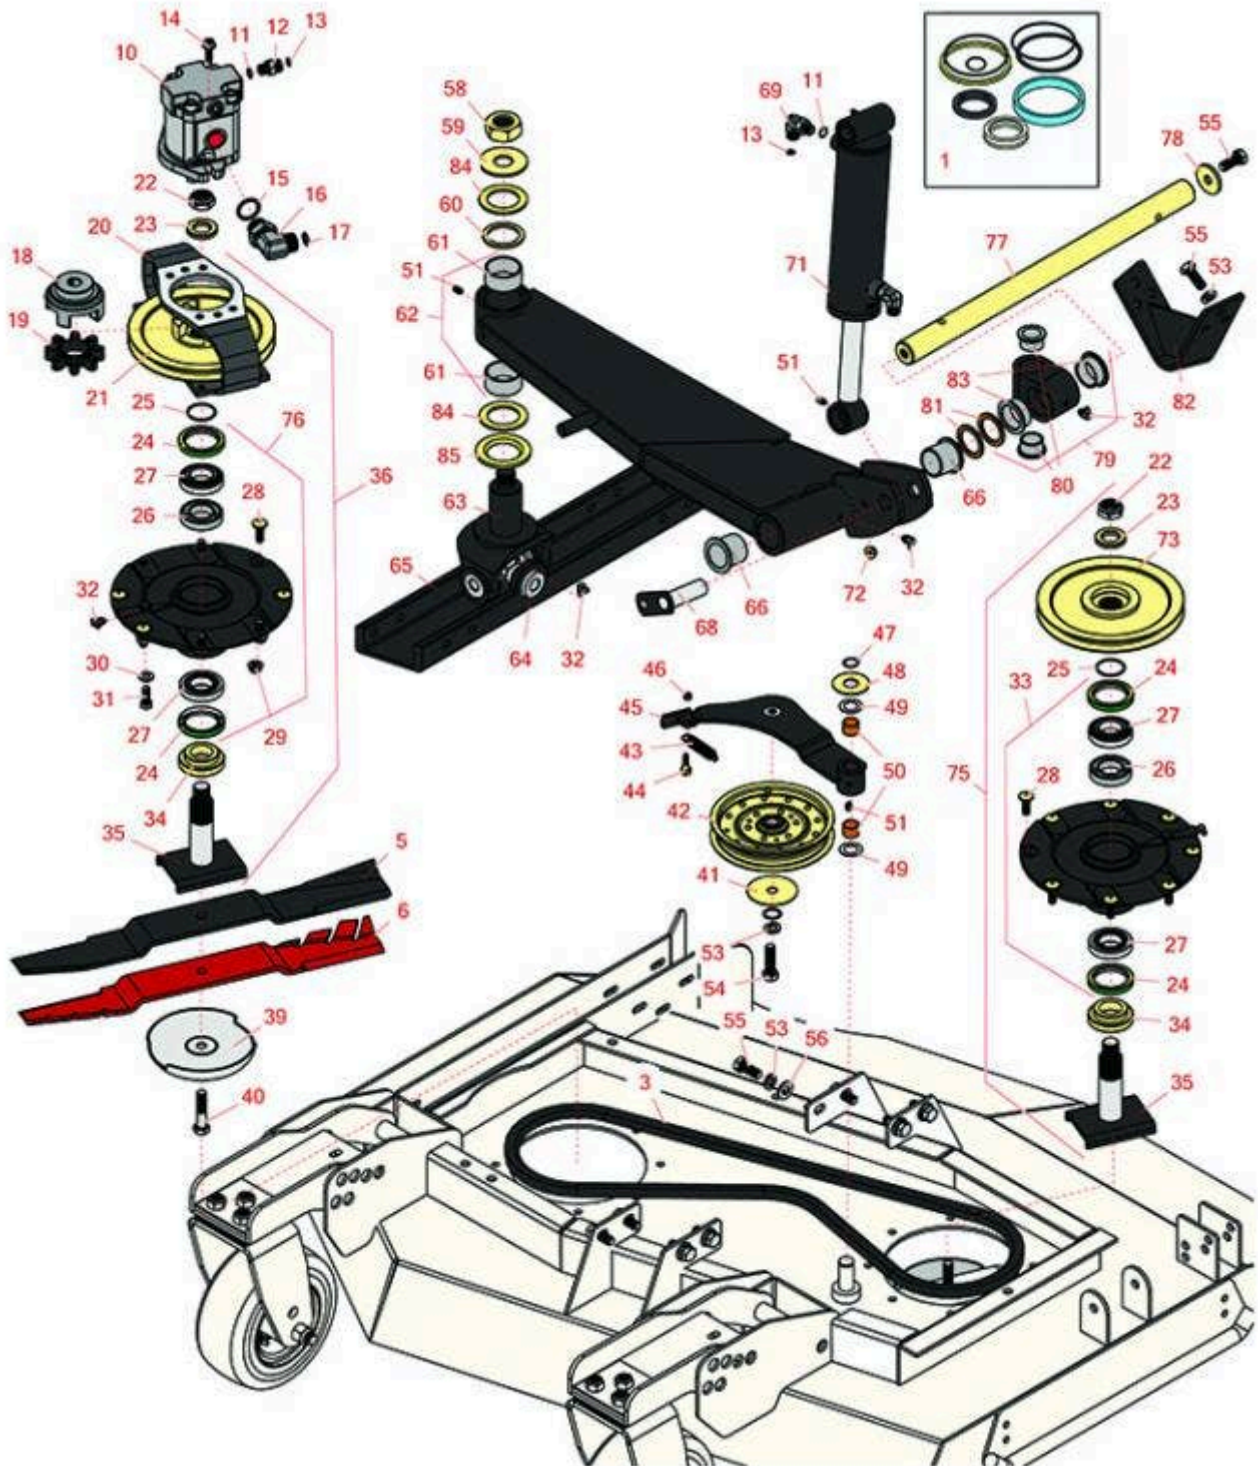

Replaces Toro Groundsmaster 4010-D

Parts

Rotary Mower - Model 30446

Right-Hand Deck Lift Arms and Spindle

All original equipment manufacturers names and part numbers are used for identification purposes only, and we are in no way implying that our products are original equipment parts. Prices subject to change without notice.

Replaces Toro Groundsmaster 4010-D Parts

Rotary Mower - Model 30446
Right-Hand Deck Lift Arms and Spindle

Item No	R&R Part No.	OEM Part No.	Description	Qty Req	Order Quantity
Overhaul Kit					
1	R107-0249	107-0249	Seal Kit - Fits R107-4303 Cyl	1	
3	R55-7660	108-8076	Belt - V Rotary Deck	1	
Rotary Blades Availble					
5	R92-5608	92-5608, 92-5608-03	Mower Blade - 21.75 in	2	
6	R92-5608M	104-1303, 107-0214-03	Mower Blade - Mulcher 21.75	1	
Other Parts Available					
10	R127-3694	127-3694	Hydraulic Motor	1	
<i>Tech Note: 314000001-314999999 and Newer:</i>					
10	R99-5489	99-5489	Hydraulic Motor	1	
<i>Tech Note: 313000001-313999999:</i>					
11	R237-42	237-42, 31-4160	O-Ring	1	
12	R340-2	340-2, 60-1920	Hydraulic Fitting - Striaight	1	
13	R237-22	107-8844, 237-22, 237-78	O-Ring	3	
14	R3234-42	3234-42	Bolt - 3/8-16 x 1 Hx HD Fl	2	
15	R237-81	237-81, 237.81, 327-81	O-Ring	2	
16	R340-139	340-139	Hydraulic Fitting - 90 Deg	2	
17	R237-65	237-65, 237.65	O-Ring	2	