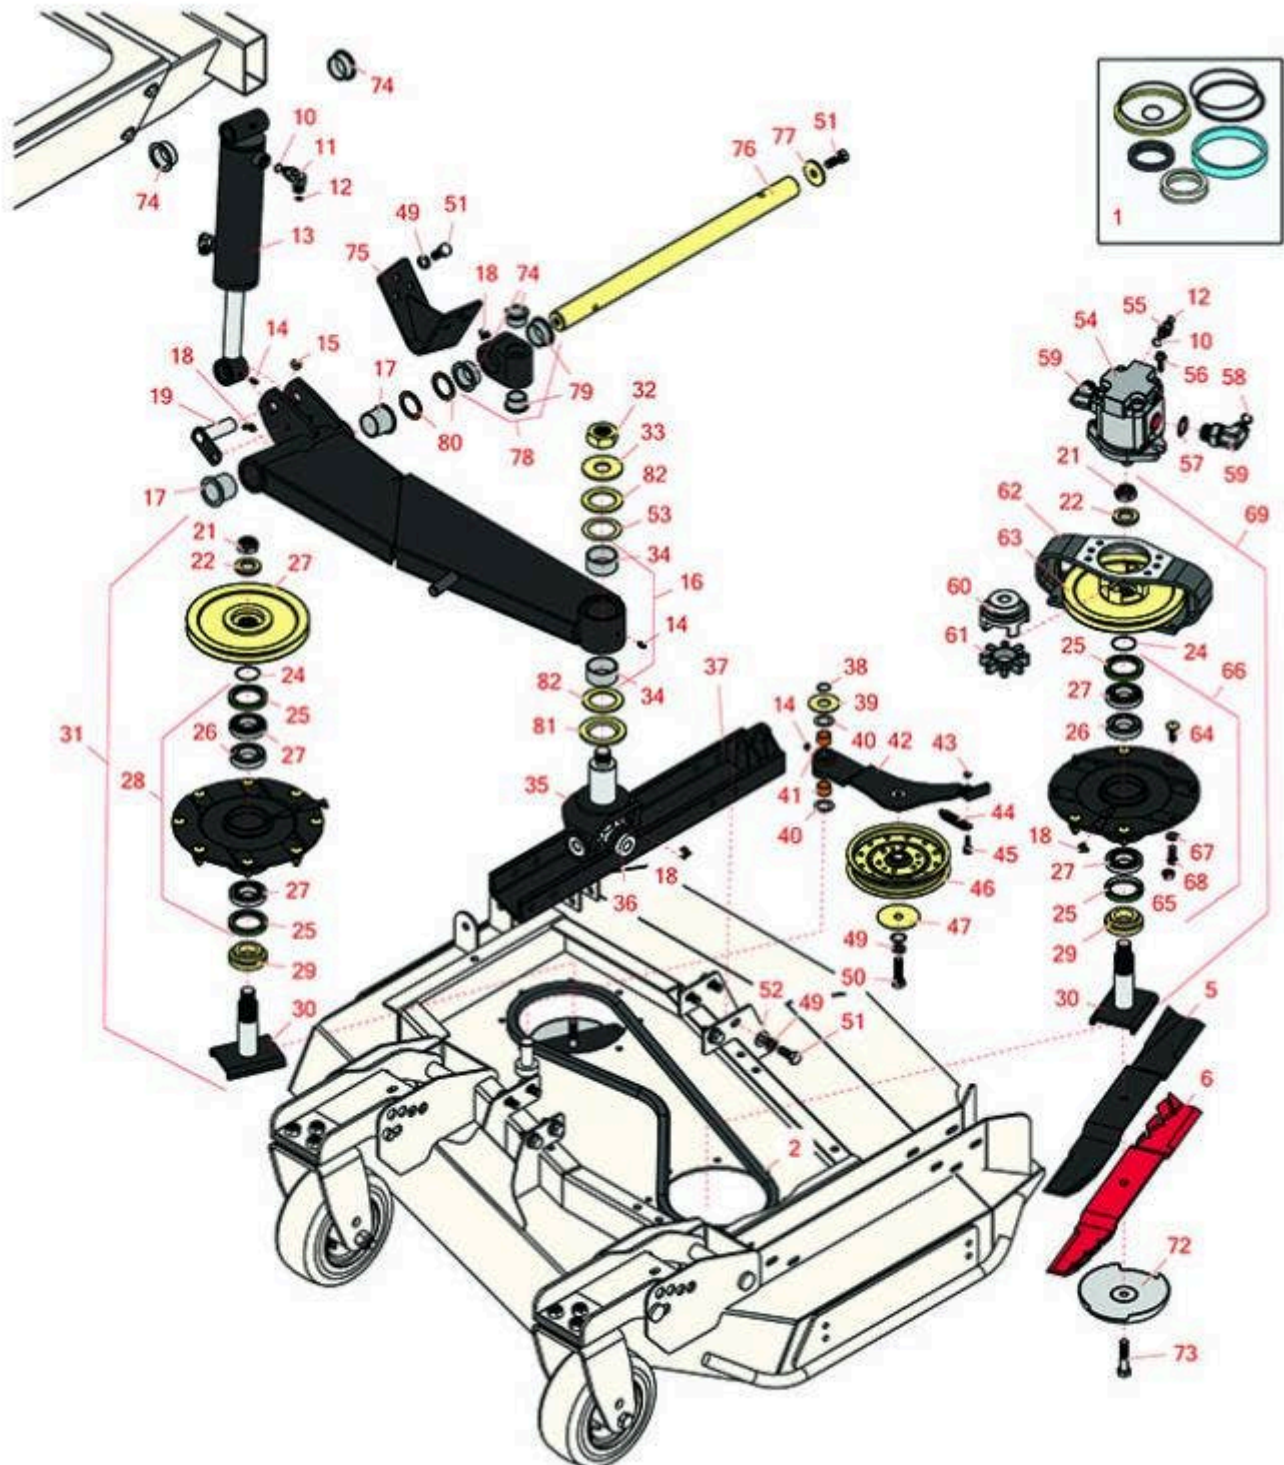

# Replaces Toro Groundsmaster 4010-D

## Parts

Rotary Mower - Model 30446

Left-Hand Deck Lift Arms and Spindle

All original equipment manufacturers names and part numbers are used for identification purposes only, and we are in no way implying that our products are original equipment parts. Prices subject to change without notice.

# Replaces Toro Groundsmaster 4010-D Parts

Rotary Mower - Model 30446  
Left-Hand Deck Lift Arms and Spindle

Item No	R&R Part No.	OEM Part No.	Description	Qty Req	Order Quantity
<b>Overhaul Kits</b>					
1	<b>R107-0249</b>	107-0249	Seal Kit - Fits R107-4303 Cyl	1	
2	<b>R55-7660</b>	108-8076	Belt - V Rotary Deck	1	
<b>Rotary Blades</b>					
5	<b>R92-5608</b>	92-5608, 92-5608-03	Mower Blade - 21.75 in	2	
6	<b>R92-5608M</b>	104-1303, 107-0214-03	Mower Blade - Mulcher 21.75	2	
<b>Other Parts Available</b>					
10	<b>R237-42</b>	237-42, 31-4160	O-Ring	3	
11	<b>R340-77</b>	340-100, 340-77, 95-7889	Hydraulic Fitting	2	
12	<b>R237-22</b>	107-8844, 237-22, 237-78	O-Ring	3	
13	<b>R107-4303</b>	107-4303, 99-5496	Cylinder - Lift - Wing	1	
14	<b>R302-5</b>	21-6010, 302-11, 302-37, 302-47, 302-5, 302-57, 302-58, 302-6, 31-0300, 32-9660, 60-0800, 62-3880, 92-4181	Fitting - Grease	4	