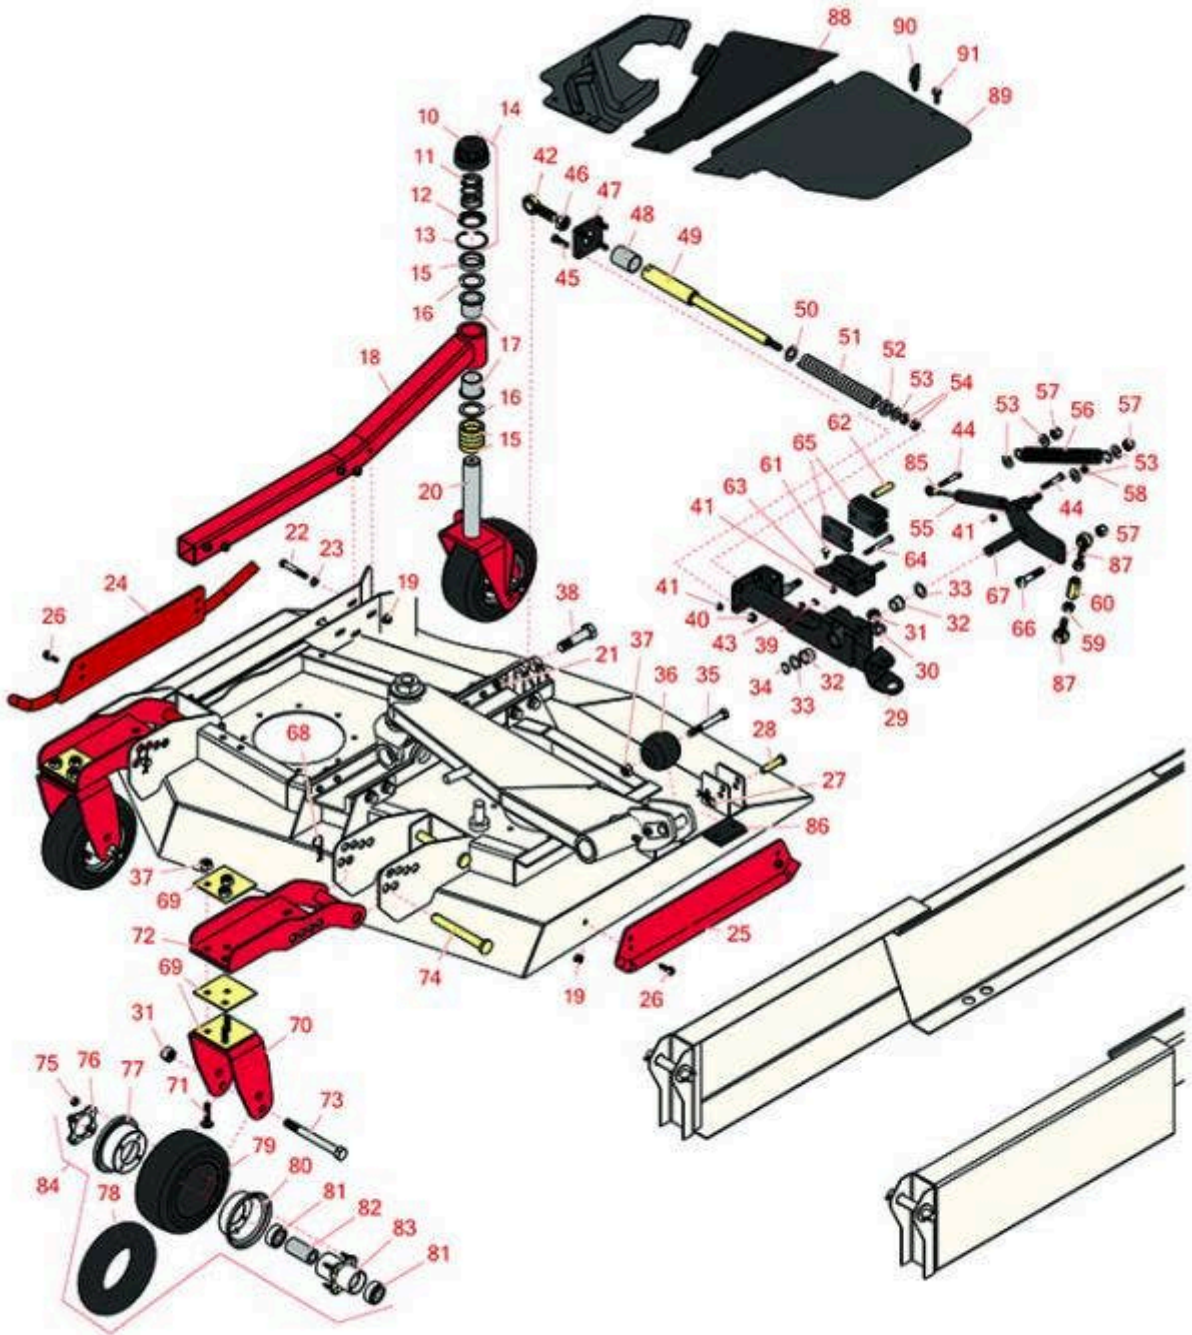

Replaces Toro Groundsmaster 4010-D

Parts

Rotary Mower - Model 30446

Right-Hand Deck Arms and Wheels

All original equipment manufacturers names and part numbers are used for identification purposes only, and we are in no way implying that our products are original equipment parts. Prices subject to change without notice.

Replaces Toro Groundsmaster 4010-D Parts

Rotary Mower - Model 30446
Right-Hand Deck Arms and Wheels

Item No	R&R Part No.	OEM Part No.	Description	Qty Req	Order Quantity
10	R92-8861	92-5582, 92-8861	Cap - HOC	1	
11	R92-9726	92-9726	Spring - Compression	1	
12	R92-5583	92-5583	Washer- Cap	1	
13	R92-5581	92-5581	Ring - Retaining	1	
14	R92-9727	92-9727	Cap Assy - HOC	1	
15	R69-1510	69-1510	Spacer - 1/2 Caster Fork	5	
16	R69-6860	69-6860	Washer - 1/8 - Caster Wheel	2	
17	R69-6470	69-6470	Bushing - Flanged	2	
18	R100-8093	100-8093, 127-3741	Castor Arm Assy - Incl Bushings	1	
<i>Tech Note: Ser# 310000001-313999999:</i>					
18	R127-3740	127-3740	Side Castor Arm Assy - Incl Bushings	1	
<i>Tech Note: Ser# 314000001-314999999:</i>					
19	R104-8301	104-8301, 104-9301, 109-6658, 133-7570	Locknut - 3/8-16 Nylon Flanged	9	
20	R104-0762-01	104-0762-01	Caster Fork	1	
21	R3296-51	3296-51, 3296-81	Nut - Nylon Lock 3/4-10 Gr 8	1	
22	R400274	01-178-0626, 112-7161, 3224-11, 400274	Bolt - Hex HD 3/8-16 x 2-1/2 GR5	5	