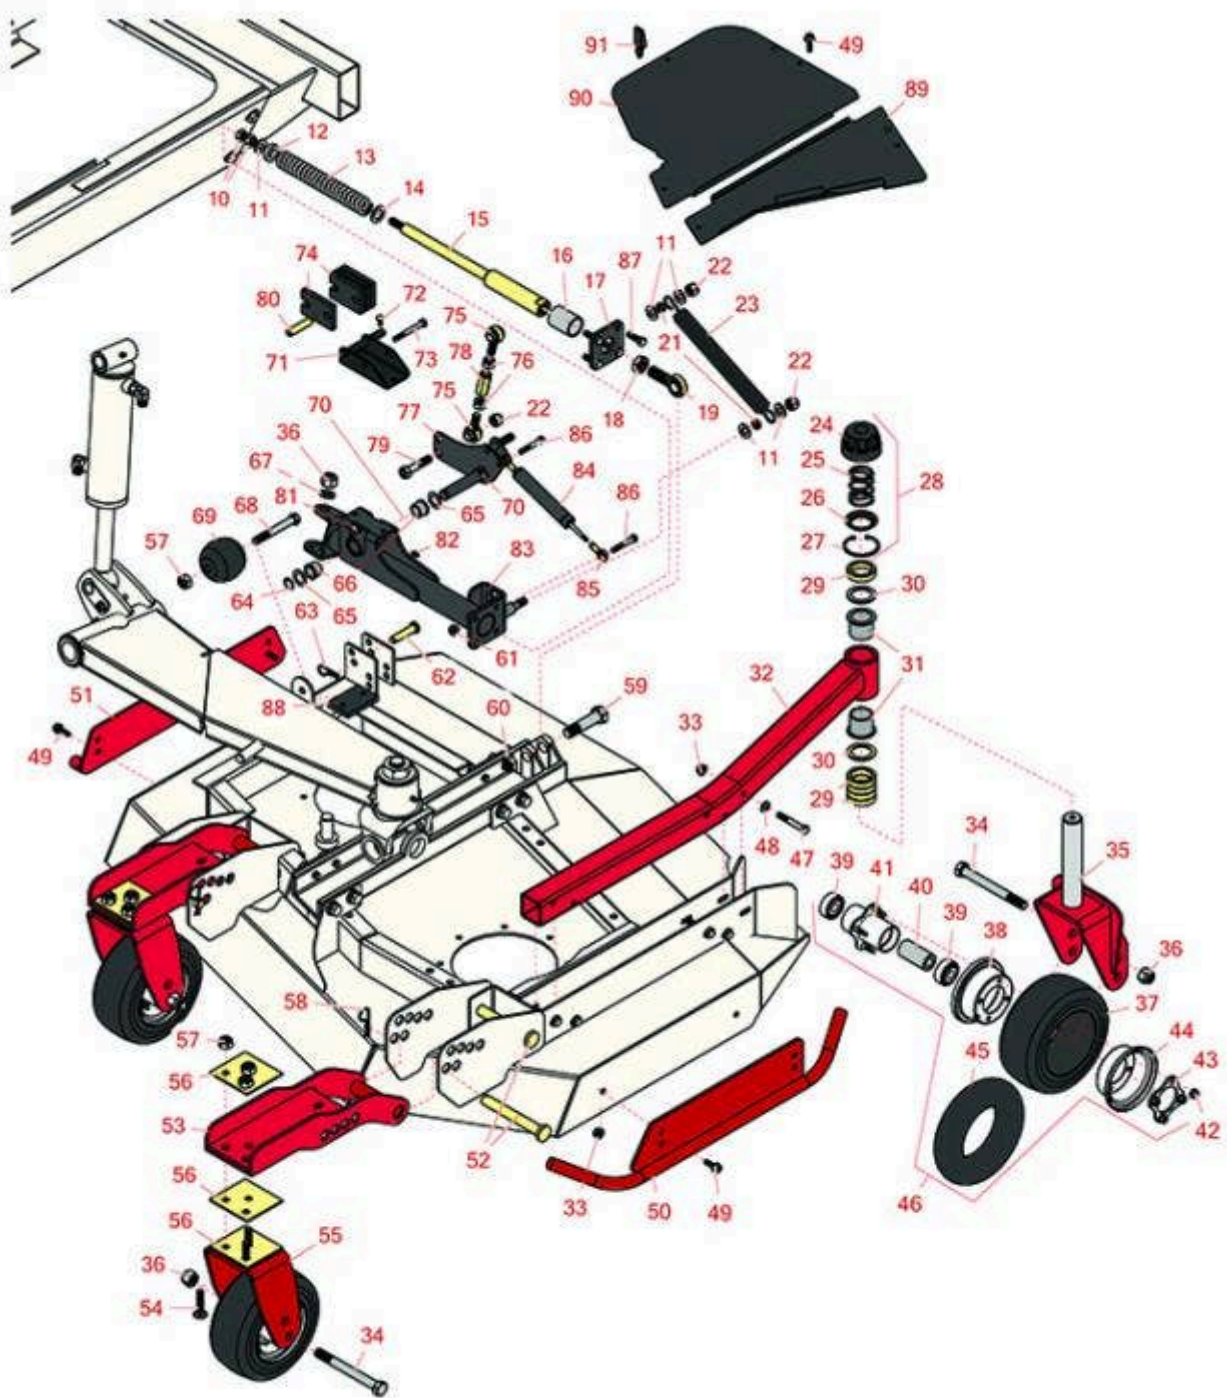

Replaces Toro Groundsmaster 4010-D

Parts

Rotary Mower - Model 30446
Left-Hand Deck Arms and Wheels

All original equipment manufacturers names and part numbers are used for identification purposes only, and we are in no way implying that our products are original equipment parts. Prices subject to change without notice.

Replaces Toro Groundsmaster 4010-D Parts

Rotary Mower - Model 30446
Left-Hand Deck Arms and Wheels

Item No	R&R Part No.	OEM Part No.	Description	Qty Req	Order Quantity
10	R443118	01-188-0813, 22-15-AJD, 3217-9	Nut - 1/2-13 Zinc	2	
11	R3256-26	01-166-0540, 01-166-0820, 17-2530, 24-13-BD, 30-8570, 3256-26, 356206, 48-9390	Washer - 1/2 in	13	
12	R105-4552	105-4552	Bearing - Plastic	1	
13	R100-8138	100-8138	Spring-Compression	1	
14	R105-4551	105-4551	Washer- Flat	1	
15	R105-4548	105-4548	Shaft - Spring	1	
16	R105-4550	105-4550	Bushing - Straight	1	
17	R105-2807-03	105-2807-03	Plate	1	
18	R3220-7	01-191-1216, 3220-7, Mar-03	Nut - 3/4-16 Jam Zinc	1	
19	R105-2806	105-2806	Rod End	1	
21	R104-7521	104-7521	Bushing	2	
22	RF5003	32127-29, 32131-5, 32132-5, 3296-23	Locknut - ESNA 1/2-13	3	
23	R104-7520	104-7520	Spring - Damper	1	
24	R92-8861	92-5582, 92-8861	Cap - HOC	1	