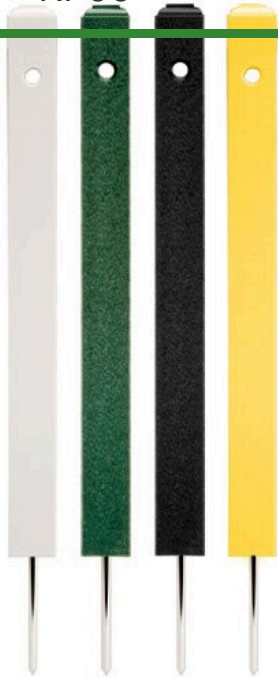

Rope Stake with Center Hole - 2 x 2

RP00

Details

Center hole pattern for permanent rope placement in recycled plastic lumber maintenance-free stakes. Requires no painting and will not rot or splinter. Fade resistant. Smooth, classic beveled edge top. Spike base for easy installation. Available in 12", 18" and 24" lengths

- Recycled plastic lumber requires no painting
- Maintenance free & fade resistant
- Center hole for rope and beveled edge top
- Steel Spike base

Specifications

Manufacturer R&R Products

Options

Length. 12 in
18 in
24 in
Color Green
White
Yellow
Black

Replacement Parts

RP10016 Steel Stake - 3/8 x 8

Krima Trading AB

Stene 710 Kumla, 692 93

+46 19 57 35 20

<https://krima.rproducts.com/>