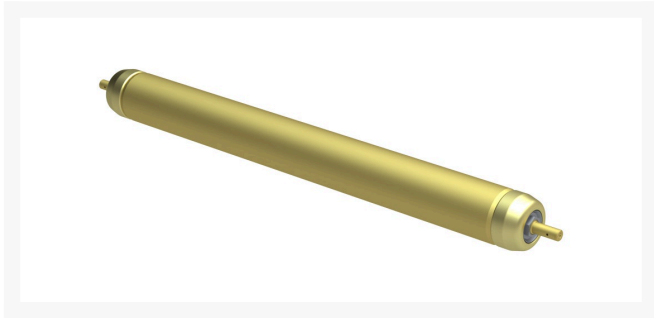

# Roller Assy - with Hardened Shaft

R137-6141

**Replaces**  
Toro 137-6141

**Specifications**  
Manufacturer R&R Products

**Fits Models**  
Toro Groundsmaster 3500-D  
Toro Groundsmaster 3500-G  
Toro Groundsmaster 3505-D  
Toro Groundsmaster 4500-D

**Replacement Parts**

R114-5430	Overhaul Kit - Roller
R117-5100	Shaft- Long - Rear
	Roller - Hardened
R114-3717	Seal
R112-5290	Bearing - Stainless
R112-7494	Seal
R150690	Screw - Set 1/4-20 x 1/4