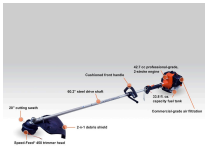

# Echo SRM-410x String Trimmer 42.7CC Straight Shaft RECSRM410X

## Details

The most powerful Echo string trimmer with professional grade power. This straight shaft trimmer levels tough, overgrown weeds and grass with power to spare making it a nimble beast. Equipped with a 42.7cc professional grade, 2-stroke engine for performance and durability. Features a solid steel drive shaft, pleated, automotive-style paper air filter to keep the engine cleaner in harsh conditions, and a 2-in-1 shield, if a blade is used, sold separately. Ultimate trimming efficiency is with a 20in cutting swath and 33.8 fluid oz. fuel tank for increased run time. 42.7cc head. Large 20in cutting swath. 33.8 fl oz capacity see-through fuel tank. Commercial grade air filtration.

Please note: This product is considered either bulky or otherwise restricted from shipment by air, and will only be shipped ground freight.

- Heavy-duty 42.7cc professional-grade, 2-stroke engine
- Speed-Feed 450 head
- Solid steel drive shaft
- Pleated, automotive-style paper air filter
- 2-in-1 shield
- 20in cutting swath
- 33.8fl oz. fuel tank capacity

## Specifications

|                     |                     |
|---------------------|---------------------|
| Manufacturer        | Echo                |
| Carburetor          | Rotary              |
| Cutting Width       | 20 in               |
| Engine Displacement | 42.7 cc (2.6 cu in) |
| Fuel Capacity       | 33.8 fl oz          |
| Shaft Length        | 60 in               |
| Starting System     | Standard            |