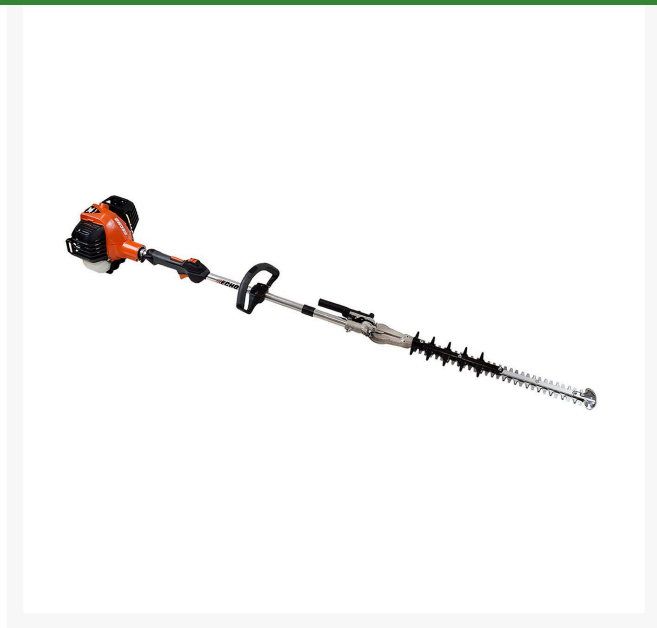

Echo HCA2620S Short Shafted Articulating Hedge Trimmer 33in 25.4CC REHCA2620S

Details

The ECHO HCA2620S articulating short shafted hedge trimmer features a 33in shaft with 21in blade. This lightweight workhorse with 25.4cc and 1.45 horsepower is the perfect answer for many trimmer jobs.

Please note: This product is considered either bulky or otherwise restricted from shipment by air, and will only be shipped ground freight.

Specifications

Manufacturer	Echo
Blade Length	21 in
Carburetor	Rotary
Engine Displacement	25.4 cc (1.6 cu in)
Fuel Capacity	20.6 fl oz
Shaft Length	33 in
Starting System	Standard
Weight (lbs)	5.7 lb