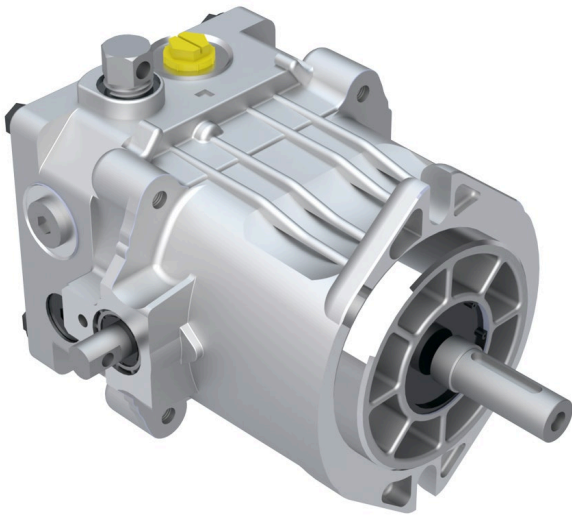

Hydraulic Pump Assy - LH

R116-0942

Replaces

Exmark	116-0942
Toro	116-0942

Specifications

Manufacturer	R&R Products
--------------	--------------

Fits Models

- Toro Commercial Walk Behind
- Exmark Turf Tracer S-Series
- Exmark Viking