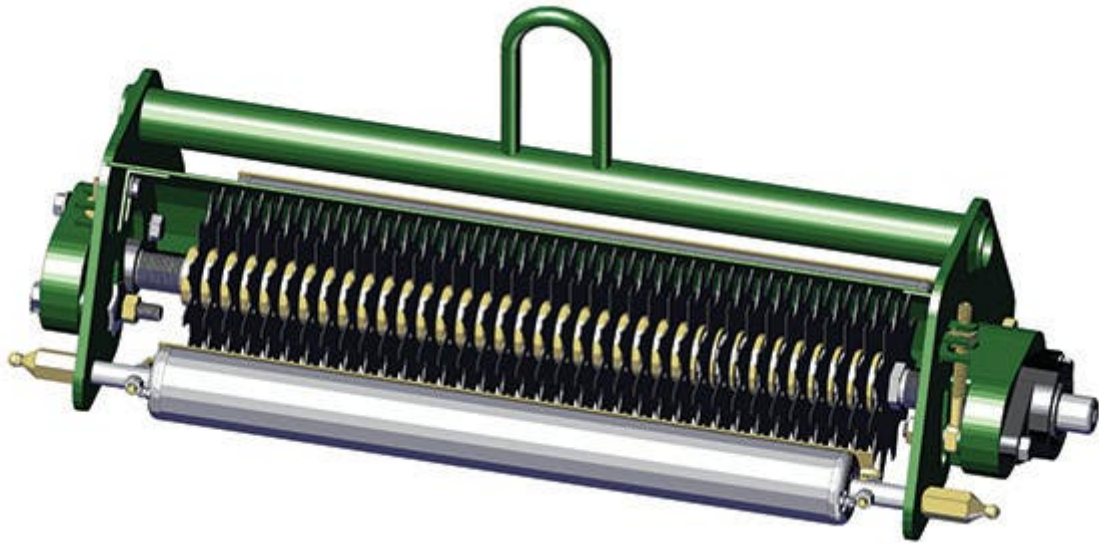

Replaces R&R Products Versa-Green

1860 Parts

Verti-Cut Unit with Rollers

Complete Verti-Cut Unit

All original equipment manufacturers names and part numbers are used for identification purposes only, and we are in no way implying that our products are original equipment parts. Prices subject to change without notice.

Replaces R&R Products Versa-Green

1860 Parts

Verti-Cut Unit with Rollers

Complete Verti-Cut Unit

Item No	R&R Part No.	OEM Part No.	Description	Qty Req	Order Quantity
---------	--------------	--------------	-------------	---------	----------------

Complete Verti-Cut Unit

1	R150208G		Complete Standard Verti-Cut Unit with Rollers	0	
---	-----------------	--	---	---	--

Tech Note: R&R Verti-Cutting Units Complete with: R335449 Verti-Cut Blades, R158776 Solid Front Roller & R158777 Solid Rear Roller.: