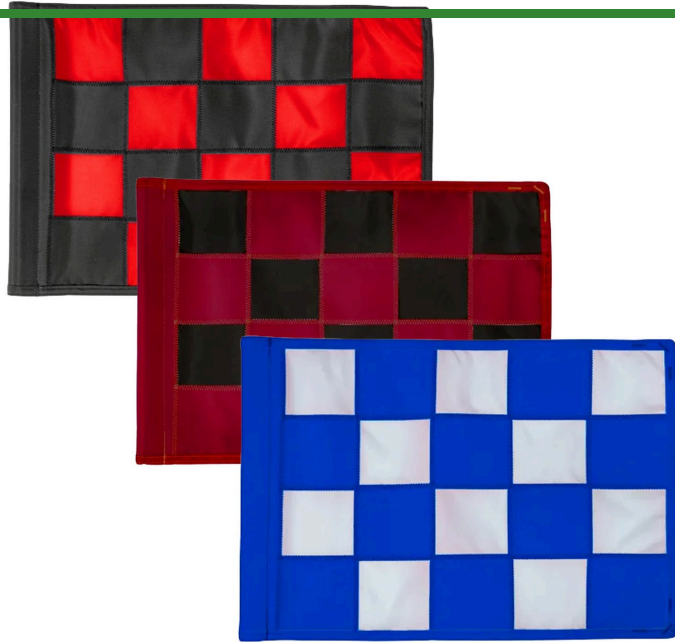

Checkered Practice Green Flag - 9x12

RPF43103

Details

Manufactured in our own sewing facility in the USA to insure superior quality, the 9" x 12" practice green flags are available in a rainbow of vibrant colors. Excellent craftsmanship with double lock-stitch hems and bar-tacked corners for added strength. The durable 400 denier nylon provides extended life. Sold each, so you can order a set and spare!

Specifications

Manufacturer R&R Products

Options

Flag Color	White Black Red Yellow
Accent Color	Maroon Navy Blue Yellow Pink Emerald Green Red Black Royal Blue Orange Purple

Krima Trading AB

Stene 710 Kumla, 692 93