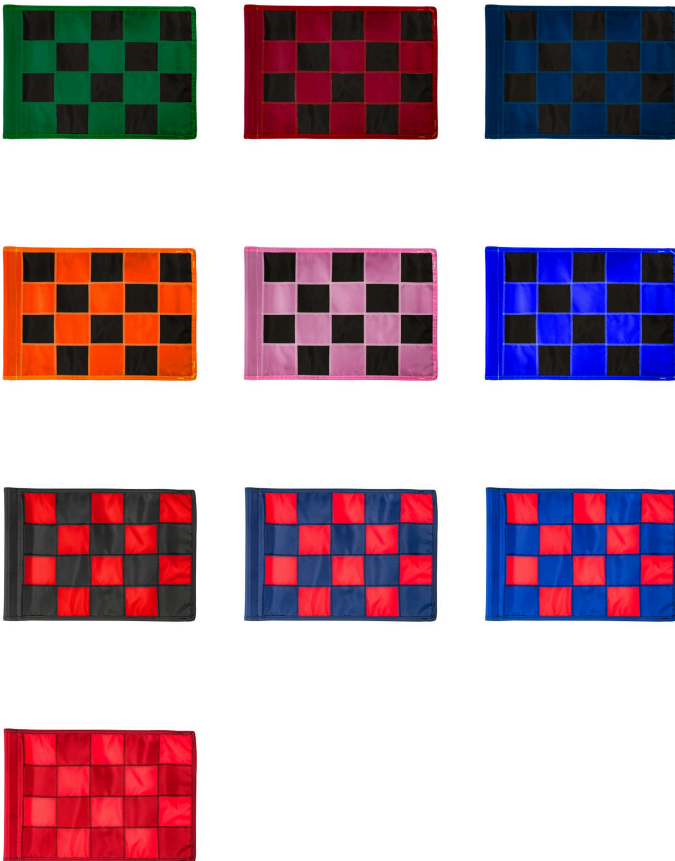

Checkered Practice Green Flag - 9x12

RPF43103

Details

Manufactured in our own sewing facility in the USA to insure superior quality, the 9" x 12" practice green flags are available in a rainbow of vibrant colors. Excellent craftsmanship with double lock-stitch hems and bar-tacked corners for added strength. The durable 400 denier nylon provides extended life. Sold each, so you can order a set and spare!

Specifications

Manufacturer R&R Products

Options

Flag Color	White Black Red Yellow
Accent Color	Maroon Navy Blue Yellow Pink Emerald Green Red Black Royal Blue Orange Purple

Krima Trading AB

Stene 710 Kumla, 692 93