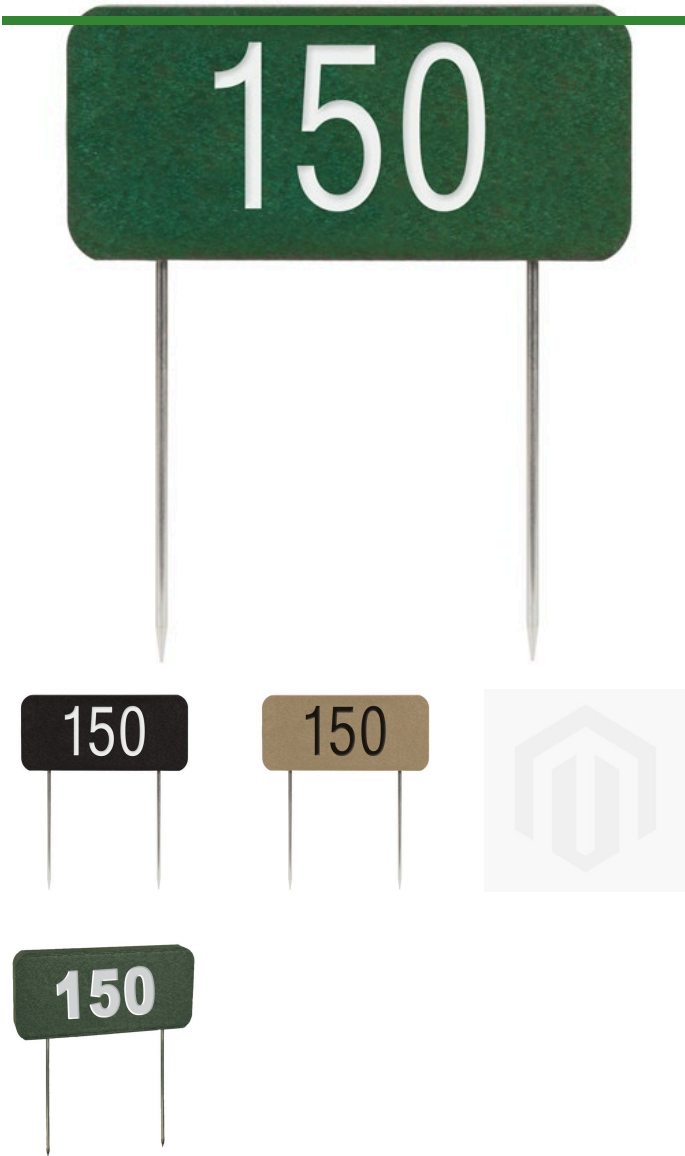

Recycled Lumber Sign "150"

RP92101

Details

Functional, indestructible and maintenance-free! These popular single-sided 2" x 6" x 12" fairway signs are made of 100% recycled plastic for extended life and will not fade, rot, or peel. Chemical and insect resistant. Metal spikes included.

Specifications

Manufacturer R&R Products

Options

Color
Green
Driftwood
Black

Krima Trading AB

Stene 710 Kumla, 692 93

+46 19 57 35 20

<https://krima.rrproducts.com/>