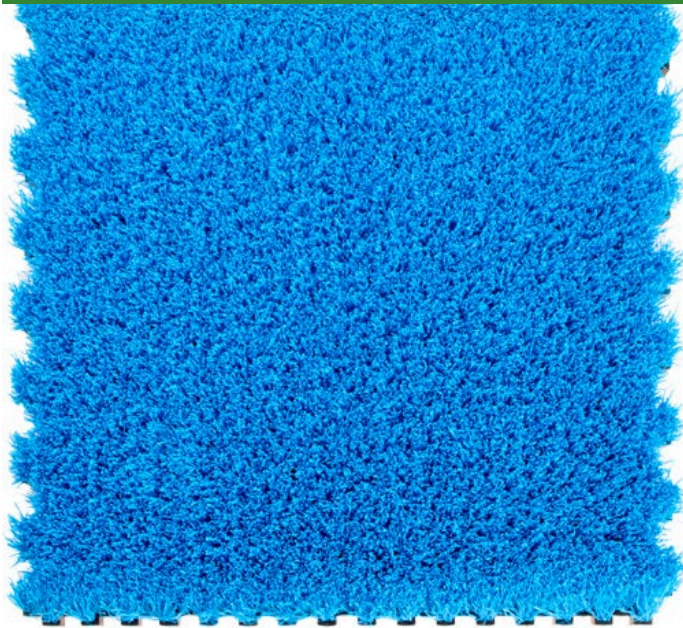

# Fiberbuilt Distance Marker

RP38

## Details

Extremely visible and durable BVD markers are manufactured of brush golf mat material and install in minutes at grass level. Simply cut turf around perimeter with spade. Remove turf, level the ground to correct depth and insert BVD marker into the area. No moving parts, nothing to break and are easily mowed over. If you need to raise or lower them, simply lift up, add or remove soil and put back down. Colorfast fiber resists fading. Available in 1' x 1' squares of solid color or green with color circle. Virtually indestructible. No maintenance.

- Manufactured of golf mat material
- Quick to install
- Mow-over ease
- Colorfast & resists fading
- No maintenance