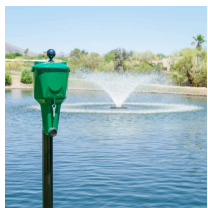

### Details

Large, 7 pint capacity stands up to high traffic areas on the course, and the front clean-out plug makes maintenance easy. The cast aluminum body and lid are assembled with strong 3/8 inch Teflon-coated set screws that resist corrosion and provide superior grip during installation, plus easy removal. A towel clip is included at the front of the washer for convenience. Towels and decals available separately. Personalize each washer with your course logo! The durable 3" outdoor decals match those available for the R&R Tee and Practice Green Markers.