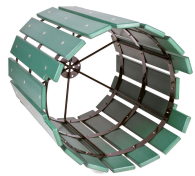

44 Gallon Round Slatted Trash Receptacles

RP106145

Details

Premium 1" x 4" weather resistant recycled plastic slats for sturdy construction and maintenance-free upkeep. Rust-resistant stainless steel frame and rivets provide years of service. Large 44 gallon Rubbermaid container with snap-on lid included. Optional Rubbermaid Dome Lid with spring door lid available. Place on ground, use portable base or permanent mount post. Mounting pipe adapter kit required when using optional bases or when pole mounting. Available in Green, Driftwood, Brown or Black.

- Recycled plastic lumber construction
- 44 gallon Rubbermaid container with snap-on lid included
- Maintenance-free
- Choose base options to accommodate your location
- Optional Rubbermaid Dome Lid with spring door available
- Mounting pipe adapter kit required for optional bases

44 Gallon Round Slatted Trash Receptacles

RP106145

Replacement Parts

RP106141	Rubbermaid Container - 44 gal Grey - Set/4
RP106142	Rubbermaid Lid - 44 gal Grey - Set/4
RP25301G	Sign - Trash Green

Krima Trading AB