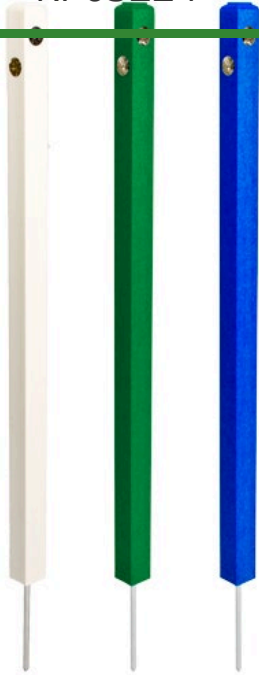

24" Smart Out of Bounds/Hazard Markers

RP05224

Details

Place reflective out-of-bounds Markers in the ground to measure distance to hazard areas such as bunkers, water, or out-of-bounds areas using the rangefinder. These recycled lumber 2" X 2" stakes with spike base contain laser prisms for reflectivity. For fun, place stakes on the tees for golfers to measure back to the tee from their existing position.

Specifications

Manufacturer R&R Products

Options

Color Green

Replacement Parts

RP10016 Steel Stake - 3/8 x 8

Krima Trading AB

Stene 710 Kumla, 692 93