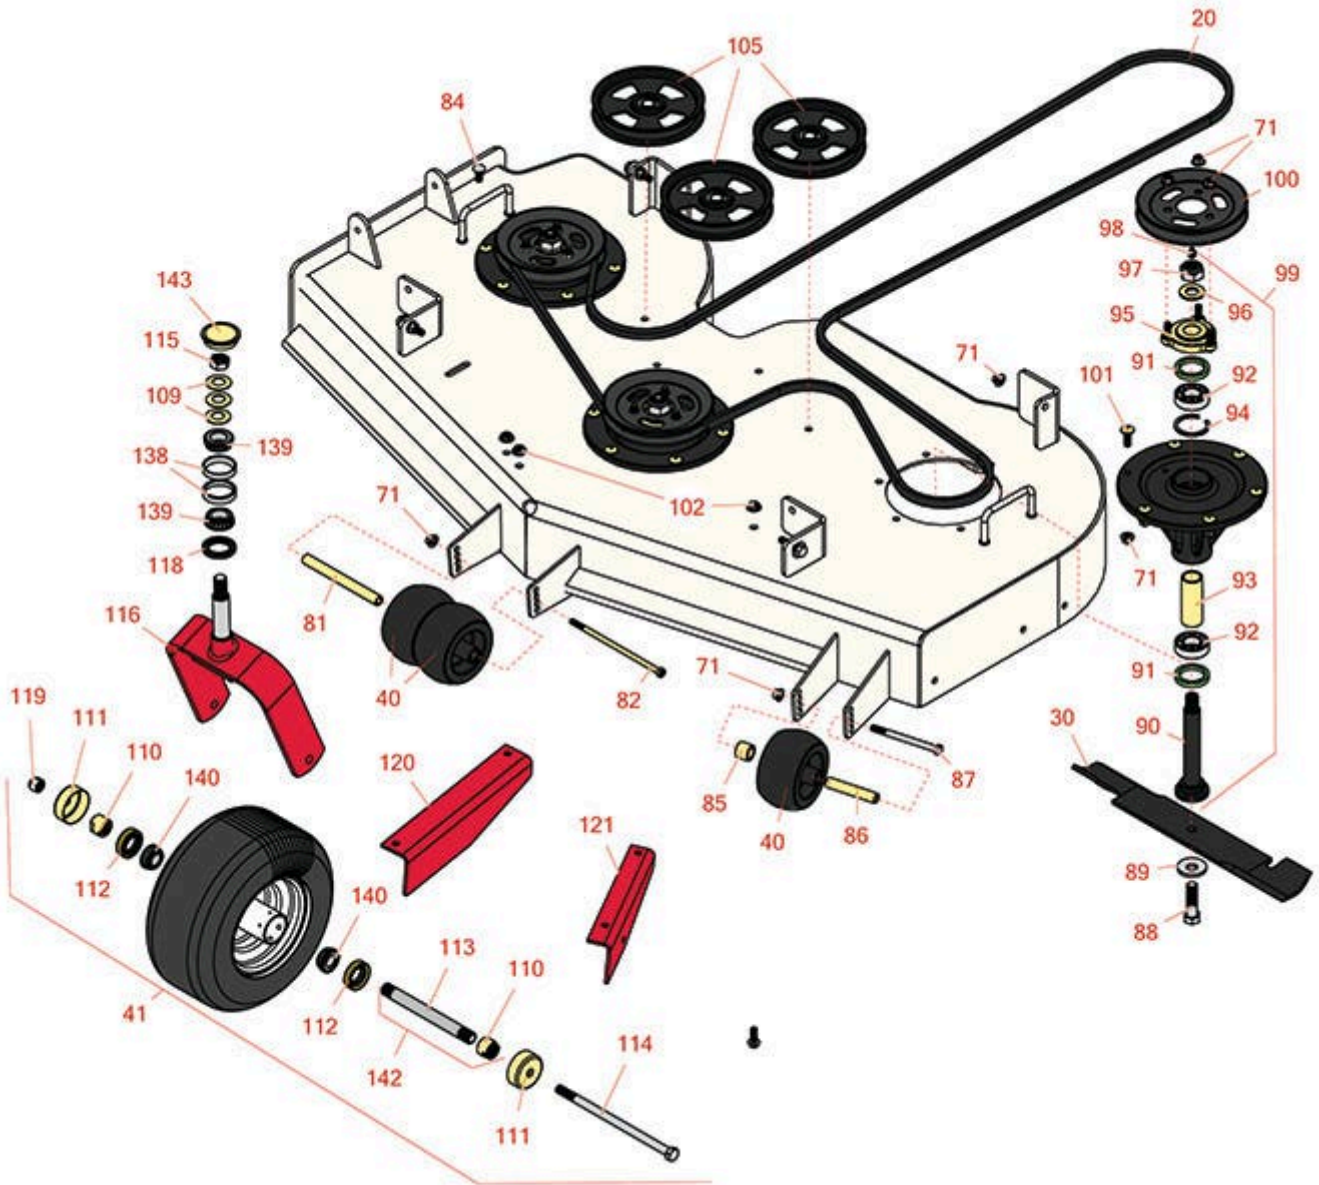

Replaces Toro Z Master Professional 7000 Parts

Zero Turn Mower with 52in Deck - Model 74279TE
52in Side Discharge Deck

All original equipment manufacturers names and part numbers are used for identification purposes only, and we are in no way implying that our products are original equipment parts. Prices subject to change without notice.

Replaces Toro Z Master Professional 7000 Parts

Zero Turn Mower with 52in Deck - Model 74279TE
52in Side Discharge Deck

Item No	R&R Part No.	OEM Part No.	Description	Qty Req	Order Quantity
Belts					
20	R108-5951	108-5951	Belt- V	1	
Rotary Blades					
30	R105-7781-03	105-7781-03	Mower Blade - 18 in High-Flow	3	
30	R108-1117	108-1117	Mower Blade Kit - 18 in High-Flow Set/6	1	
30	R105-7779-03	105-7779-03	Mower Blade - 18 in Recycler	3	
30	R110-0408	110-0408	Mower Blade Kit - 18 in Recycler Set/6	1	
Wheels					
40	R68-2730	1-603299, 68-2730	Wheel - Anti Scalp	3	
41	R109-9127	109-9125, 109-9127	Tire & Wheel - 13x6.50-6 Flat Free	2	
Other Parts Available					
71	R104-8301	104-8301, 104-9301, 109-6658, 133-7570	Locknut - 3/8-16 Nylon Flanged	44	
<i>Tech Note: (2011-2019)-311000001-404971756:</i>					
81	R98-5967	98-5967	Spacer-Wheel	1	
82	R108-5388	108-5388	Bolt - Hx HD 3/8-16 x 7 1/2	1	
84	R3231-27	3231-27	Bolt - Carriage 3/8-16 x 7/8	1	
85	R98-7913	98-7913	Spacer - Tube	1	
86	R98-7912	98-7912	Bushing - Spanner Wheel	1	