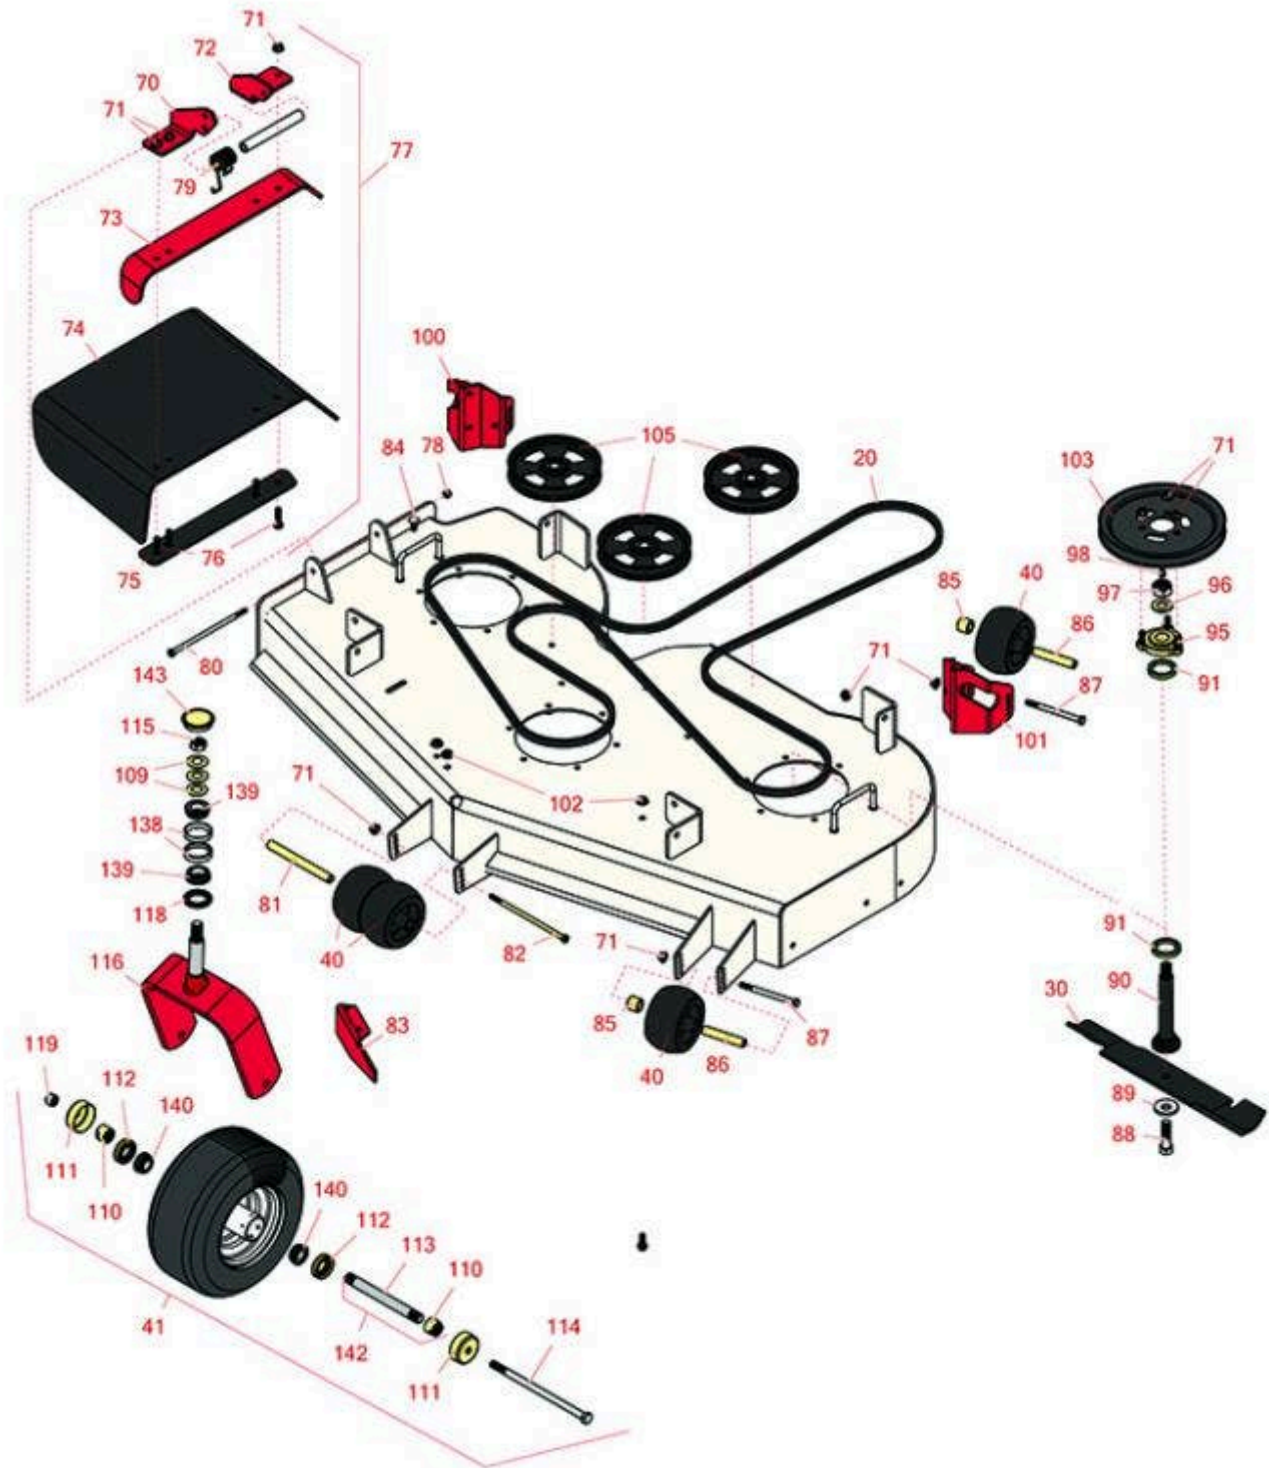

# Replaces Toro Z Master Professional 7000 Parts

Zero Turn Mower with 72in Deck - Model 74274  
72in Side Discharge Deck

All original equipment manufacturers names and part numbers are used for identification purposes only, and we are in no way implying that our products are original equipment parts. Prices subject to change without notice.

# Replaces Toro Z Master Professional 7000 Parts

Zero Turn Mower with 72in Deck - Model 74274  
72in Side Discharge Deck

Item No	R&R Part No.	OEM Part No.	Description	Qty Req	Order Quantity
<b>Belts</b>					
20	<b>R105-7790</b>	105-7790	Belt	1	
<b>Rotary Blades</b>					
30	<b>R105-7784-03</b>	105-7784-03	Mower Blade - 24.5 in High-Flow	3	
30	<b>R108-1120</b>	108-1120	Mower Blade Kit - 24.5 in High-Flow Set/6	1	
30	<b>R105-7711-03</b>	105-7711-03, 105-7778-03	Mower Blade - 24.5 in Mid-Flow	3	
30	<b>R110-0404</b>	110-0404	Mower Blade Kit - 24.5 in Mid-Flow Set/6	1	
30	<b>R105-7712-03</b>	105-7712-03	Mower Blade - Low Flow 24.5 in	3	
30	<b>R110-0410</b>	110-0410	Mower Blade Kit - 24.5 in Low-Flow Set/6	1	
30	<b>R105-7778-03</b>	105-7711-03, 105-7719-03, 105-7778-03	Mower Blade - 24.5 in Recycler w/Hard Facing	3	
30	<b>R110-0411</b>	110-0411	Mower Blade Kit - 24.5 in Recycler w/Hard Facing Set/6	1	
30	<b>R105-7719-03</b>	105-7719-03	Mower Blade - 24.5 in Mulcher w/Hard Facing	3	
30	<b>R108-1126</b>	108-1126	Mower Blade Kit - 24.5 in Mulcher w/Hard Facing Set/6	1	
<b>Wheels</b>					
40	<b>R68-2730</b>	1-603299, 68-2730	Wheel - Anti Scalp	6	
41	<b>R109-9127</b>	109-9125, 109-9127	Tire & Wheel - 13x6.50-6 Flat Free	2	
41	<b>R127-9526</b>	127-9526	Tire & Wheel - 13x6.50-6	2	
<b>Other Parts Available</b>					
70	<b>R106-3253-01</b>	106-3253-01	Plate-Hinge, Front	1	