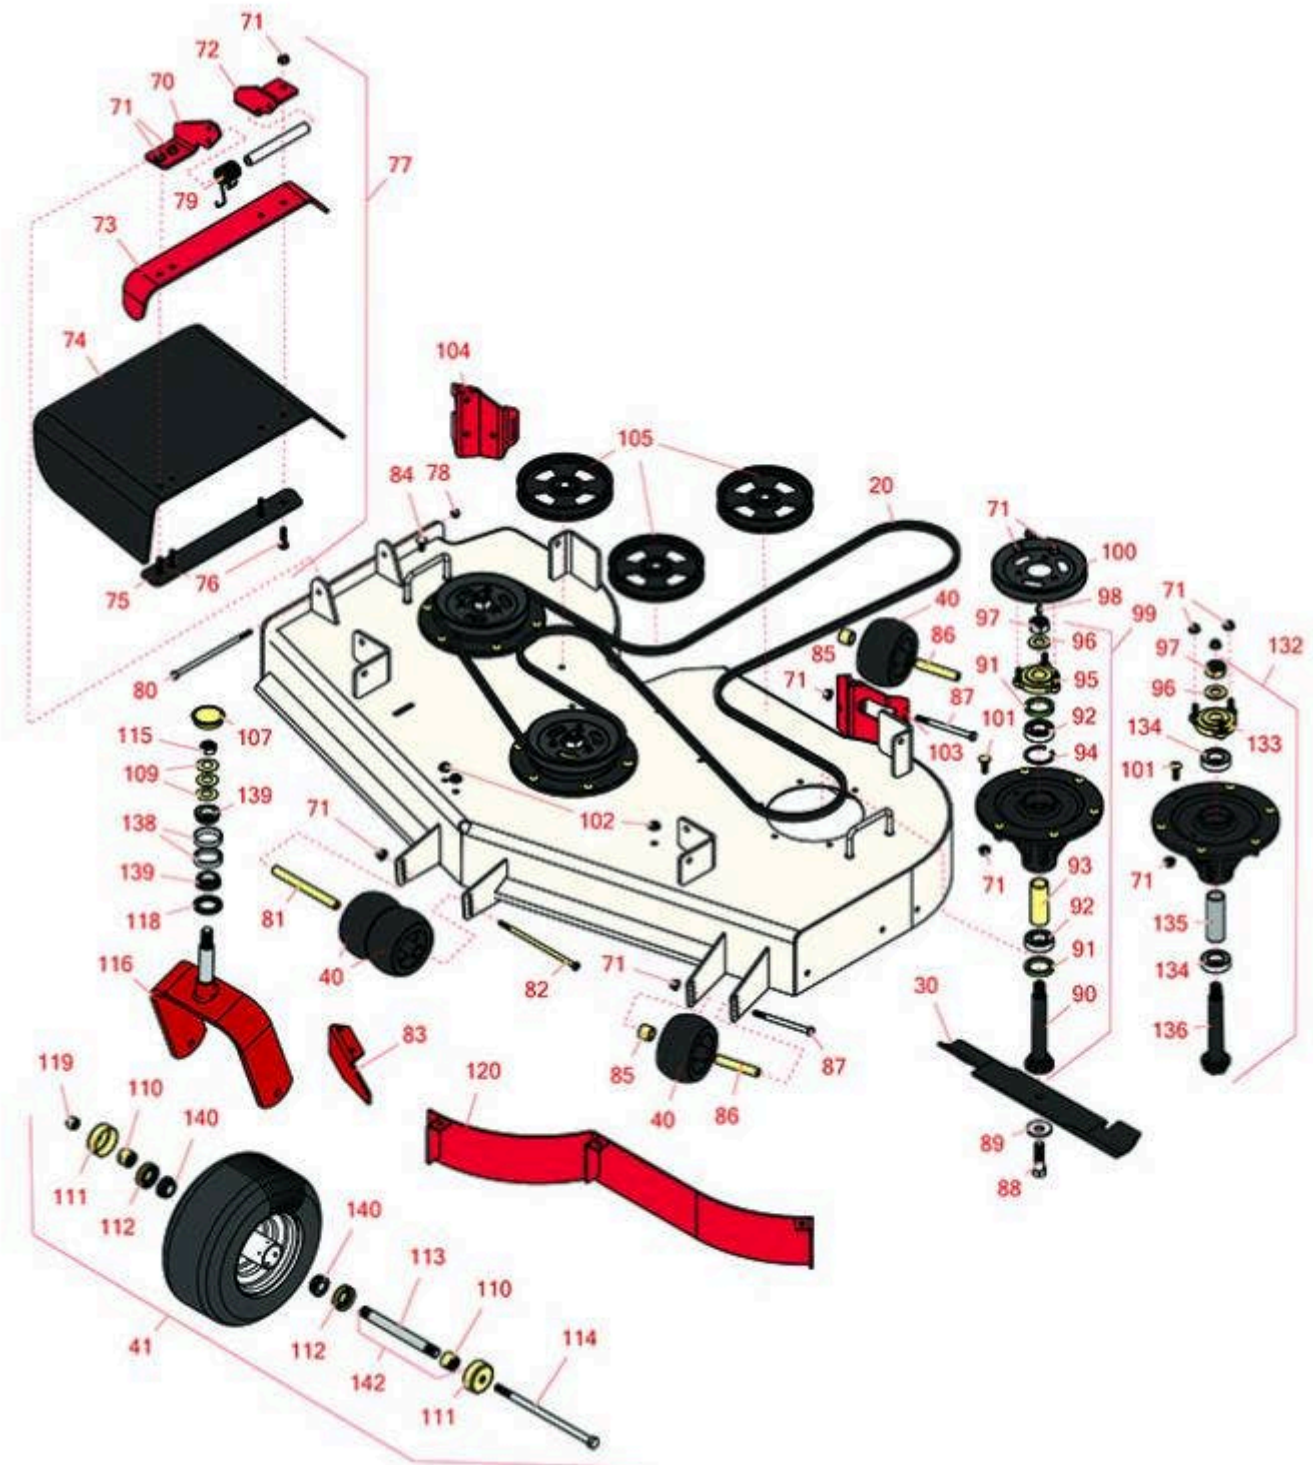

Replaces Toro Z Master Professional 7000 Parts

Zero Turn Mower with 60in Deck - Model 74267
60in Side Discharge Deck

All original equipment manufacturers names and part numbers are used for identification purposes only, and we are in no way implying that our products are original equipment parts. Prices subject to change without notice.

Replaces Toro Z Master Professional 7000 Parts

Zero Turn Mower with 60in Deck - Model 74267
60in Side Discharge Deck

Item No	R&R Part No.	OEM Part No.	Description	Qty Req	Order Quantity
Belts					
20	R114-4420	114-4420	Belt - V	1	
Rotary Blades					
30	R105-7718-03	105-7718-03	Mower Blade - 20.5 in High-Flow	3	
30	R108-1114	108-1114	Mower Blade Kit - 20.5 in High-Flow Set/6	1	
30	R105-7715-03	105-1115-03, 105-7715-03	Mower Blade - 20.5 in Mid-Flow	3	
30	R108-1123	108-1123	Mower Blade Kit - 20.5 in Mid-Flow Set/6	1	
30	R105-7716-03	105-7716-03	Mower Blade - 20.5 in Lo-Flow	3	
30	R108-1128	108-1128	Mower Blade Kit - 20.5 in Lo-Flow Set/6	1	
30	R105-8777-03	105-8777-03	Mower Blade - 20.5 in Mulcher	3	
30	R108-1115	108-1115	Mower Blade Kit - 20.5 in Mulcher Set/6	1	
30	R105-7777-03	105-7777-03	Mower Blade - 20.5 in Recycler	3	
30	R110-0405	110-0405	Mower Blade Kit - 20.5 in Recycler Set/6	1	
Wheels					
40	R68-2730	1-603299, 68-2730	Wheel - Anti Scalp	6	
41	R109-9127	109-9125, 109-9127	Tire & Wheel - 13x6.50-6 Flat Free	2	
41	R127-9526	127-9526	Tire & Wheel - 13x6.50-6	2	
Other Parts Available					
70	R106-3253-01	106-3253-01	Plate-Hinge, Front	1	