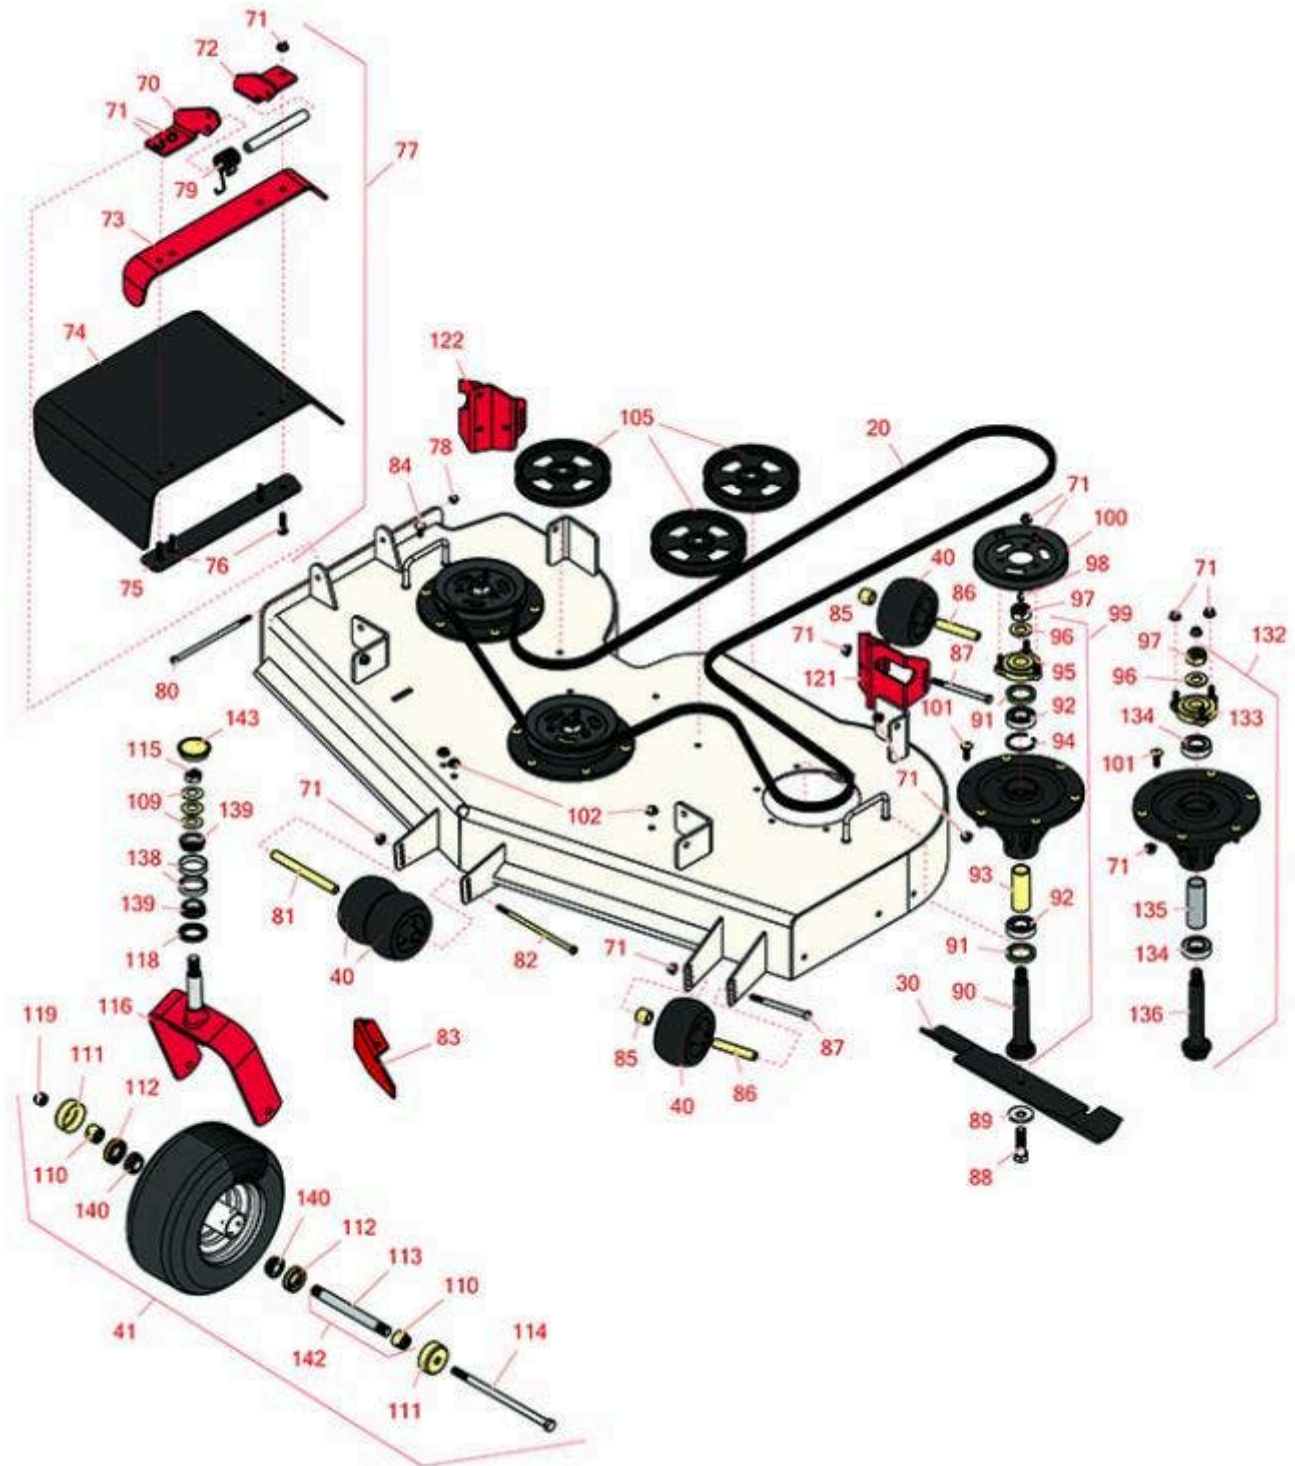

Replaces Toro Z Master Professional 7000 Parts

Zero Turn Mower with 52in Deck - Model 74266
52in Side Discharge Deck

All original equipment manufacturers names and part numbers are used for identification purposes only, and we are in no way implying that our products are original equipment parts. Prices subject to change without notice.

Replaces Toro Z Master Professional 7000 Parts

Zero Turn Mower with 52in Deck - Model 74266
52in Side Discharge Deck

Item No	R&R Part No.	OEM Part No.	Description	Qty Req	Order Quantity
Belts					
20	R108-5951	108-5951	Belt- V	1	
Rotary Blades					
30	R105-7781-03	105-7781-03	Mower Blade - 18 in High-Flow	3	
30	R108-1117	108-1117	Mower Blade Kit - 18 in High-Flow Set/6	1	
30	R105-7779-03	105-7779-03	Mower Blade - 18 in Recycler	3	
30	R110-0408	110-0408	Mower Blade Kit - 18 in Recycler Set/6	1	
Wheels					
40	R68-2730	1-603299, 68-2730	Wheel - Anti Scalp	5	
41	R109-9127	109-9125, 109-9127	Tire & Wheel - 13x6.50-6 Flat Free	2	
41	R127-9526	127-9526	Tire & Wheel - 13x6.50-6	2	
Other Parts Available					
70	R106-3253-01	106-3253-01	Plate-Hinge, Front	1	
71	R104-8301	104-8301, 104-9301, 109-6658, 133-7570	Locknut - 3/8-16 Nylon Flanged	44	
72	R108-4059-01	108-4059-01	Plate-Hinge, Rear	1	
73	R106-3246-01	106-3246-01	Deflector	1	
74	R151416	108-5029, 110-0759, 151416	Deflector - Long	1	
75	R106-3248-03	106-3248-03	Strap - Discharge	1	