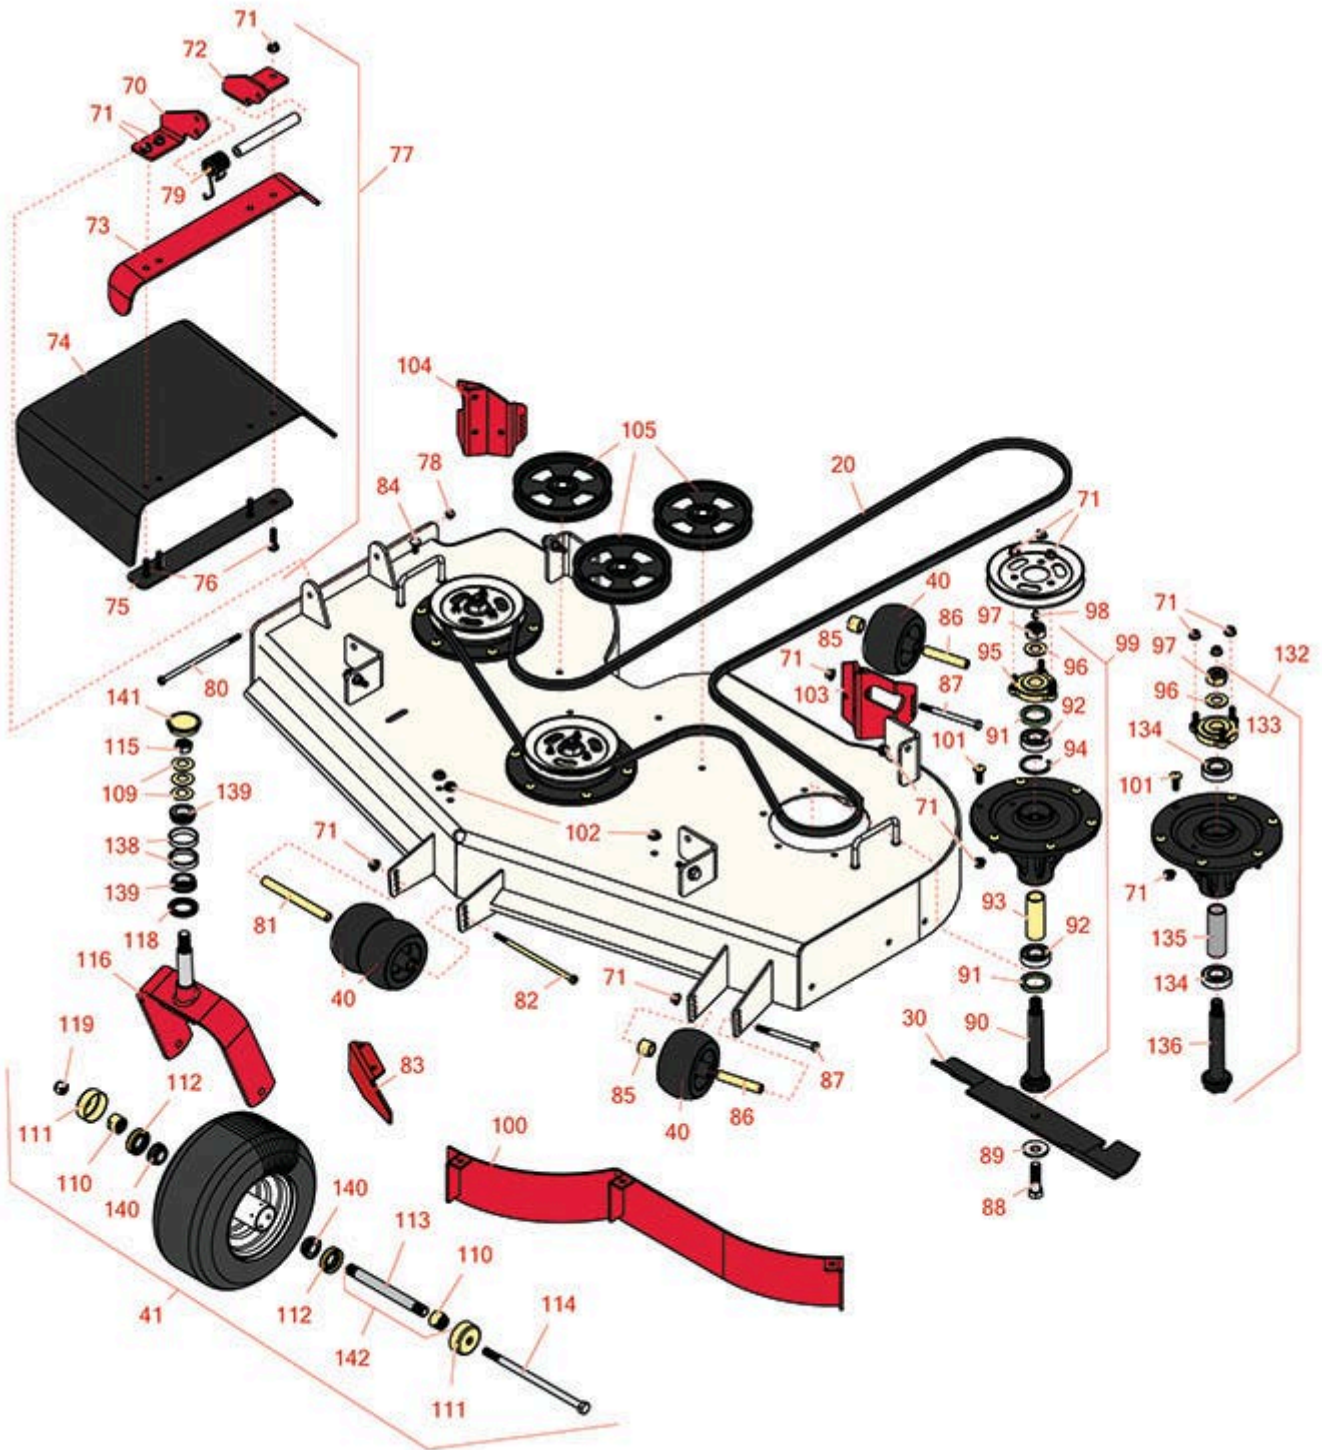

# Replaces Toro Z Master Professional 7000 Parts

Zero Turn Mower with 152cm Deck - Model 74265TE  
152cm Side Discharge Deck

All original equipment manufacturers names and part numbers are used for identification purposes only, and we are in no way implying that our products are original equipment parts. Prices subject to change without notice.

# Replaces Toro Z Master Professional 7000 Parts

Zero Turn Mower with 152cm Deck - Model 74265TE  
152cm Side Discharge Deck

Item No	R&R Part No.	OEM Part No.	Description	Qty Req	Order Quantity
<b>Belts</b>					
20	<b>R114-4420</b>	114-4420	Belt - V	1	
<b>Rotary Blades</b>					
30	<b>R105-7718-03</b>	105-7718-03	Mower Blade - 20.5 in High-Flow	3	
30	<b>R108-1114</b>	108-1114	Mower Blade Kit - 20.5 in High-Flow Set/6	1	
30	<b>R105-7716-03</b>	105-7716-03	Mower Blade - 20.5 in Lo-Flow	3	
30	<b>R108-1128</b>	108-1128	Mower Blade Kit - 20.5 in Lo-Flow Set/6	1	
30	<b>R105-7715-03</b>	105-1115-03, 105-7715-03	Mower Blade - 20.5 in Mid-Flow	3	
30	<b>R108-1123</b>	108-1123	Mower Blade Kit - 20.5 in Mid-Flow Set/6	1	
30	<b>R105-7777-03</b>	105-7777-03	Mower Blade - 20.5 in Recycler	3	
30	<b>R110-0405</b>	110-0405	Mower Blade Kit - 20.5 in Recycler Set/6	1	
30	<b>R105-8777-03</b>	105-8777-03	Mower Blade - 20.5 in Mulcher	3	
30	<b>R108-1115</b>	108-1115	Mower Blade Kit - 20.5 in Mulcher Set/6	1	
<b>Wheels</b>					
40	<b>R68-2730</b>	1-603299, 68-2730	Wheel - Anti Scalp	6	
41	<b>R109-9127</b>	109-9125, 109-9127	Tire & Wheel - 13x6.50-6 Flat Free	2	
<b>Other Parts Available</b>					
70	<b>R106-3253-01</b>	106-3253-01	Plate-Hinge, Front	1	
71	<b>R104-8301</b>	104-8301, 104-9301, 109-6658, 133-7570	Locknut - 3/8-16 Nylon Flanged	44	