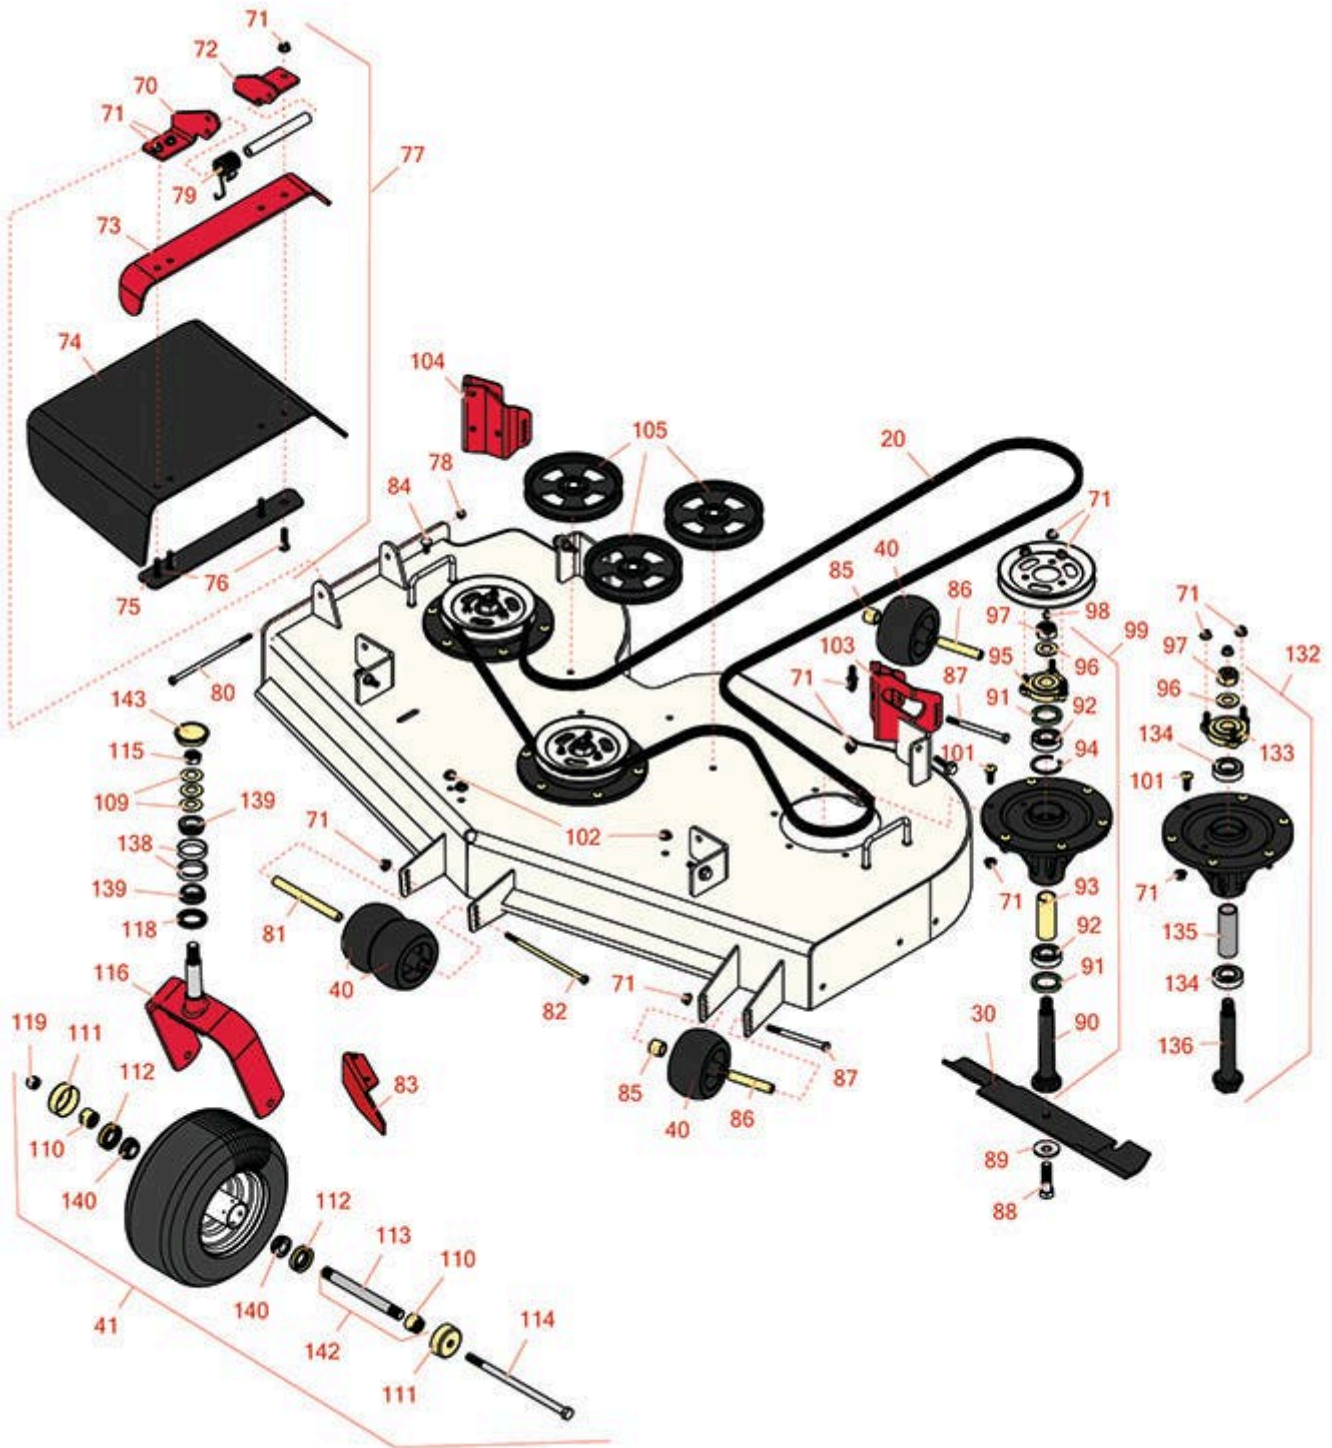

Replaces Toro Z Master Professional 7000 Parts

Zero Turn Mower with 52in Deck - Model 74264TE
52in Side Discharge Deck

All original equipment manufacturers names and part numbers are used for identification purposes only, and we are in no way implying that our products are original equipment parts. Prices subject to change without notice.

Replaces Toro Z Master Professional 7000 Parts

Zero Turn Mower with 52in Deck - Model 74264TE
52in Side Discharge Deck

Item No	R&R Part No.	OEM Part No.	Description	Qty Req	Order Quantity
Belts					
20	R108-5951	108-5951	Belt- V	1	
Rotary Blades					
30	R105-7781-03	105-7781-03	Mower Blade - 18 in High-Flow	3	
30	R108-1117	108-1117	Mower Blade Kit - 18 in High-Flow Set/6	1	
30	R105-7779-03	105-7779-03	Mower Blade - 18 in Recycler	3	
30	R110-0408	110-0408	Mower Blade Kit - 18 in Recycler Set/6	1	
Wheels					
40	R68-2730	1-603299, 68-2730	Wheel - Anti Scalp	6	
41	R109-9127	109-9125, 109-9127	Tire & Wheel - 13x6.50-6 Flat Free	2	
Other Parts Available					
70	R106-3253-01	106-3253-01	Plate-Hinge, Front	1	
71	R104-8301	104-8301, 104-9301, 109-6658, 133-7570	Locknut - 3/8-16 Nylon Flanged	44	
72	R108-4059-01	108-4059-01	Plate-Hinge, Rear	1	
73	R106-3246-01	106-3246-01	Deflector	1	
74	R151416	108-5029, 110-0759, 151416	Deflector - Long	1	
75	R106-3248-03	106-3248-03	Strap - Discharge	1	
76	R3231-4	01-157-0440, 01-173-0612, 3231-4	Bolt - Carriage 3/8-16 x 1-1/2	4	