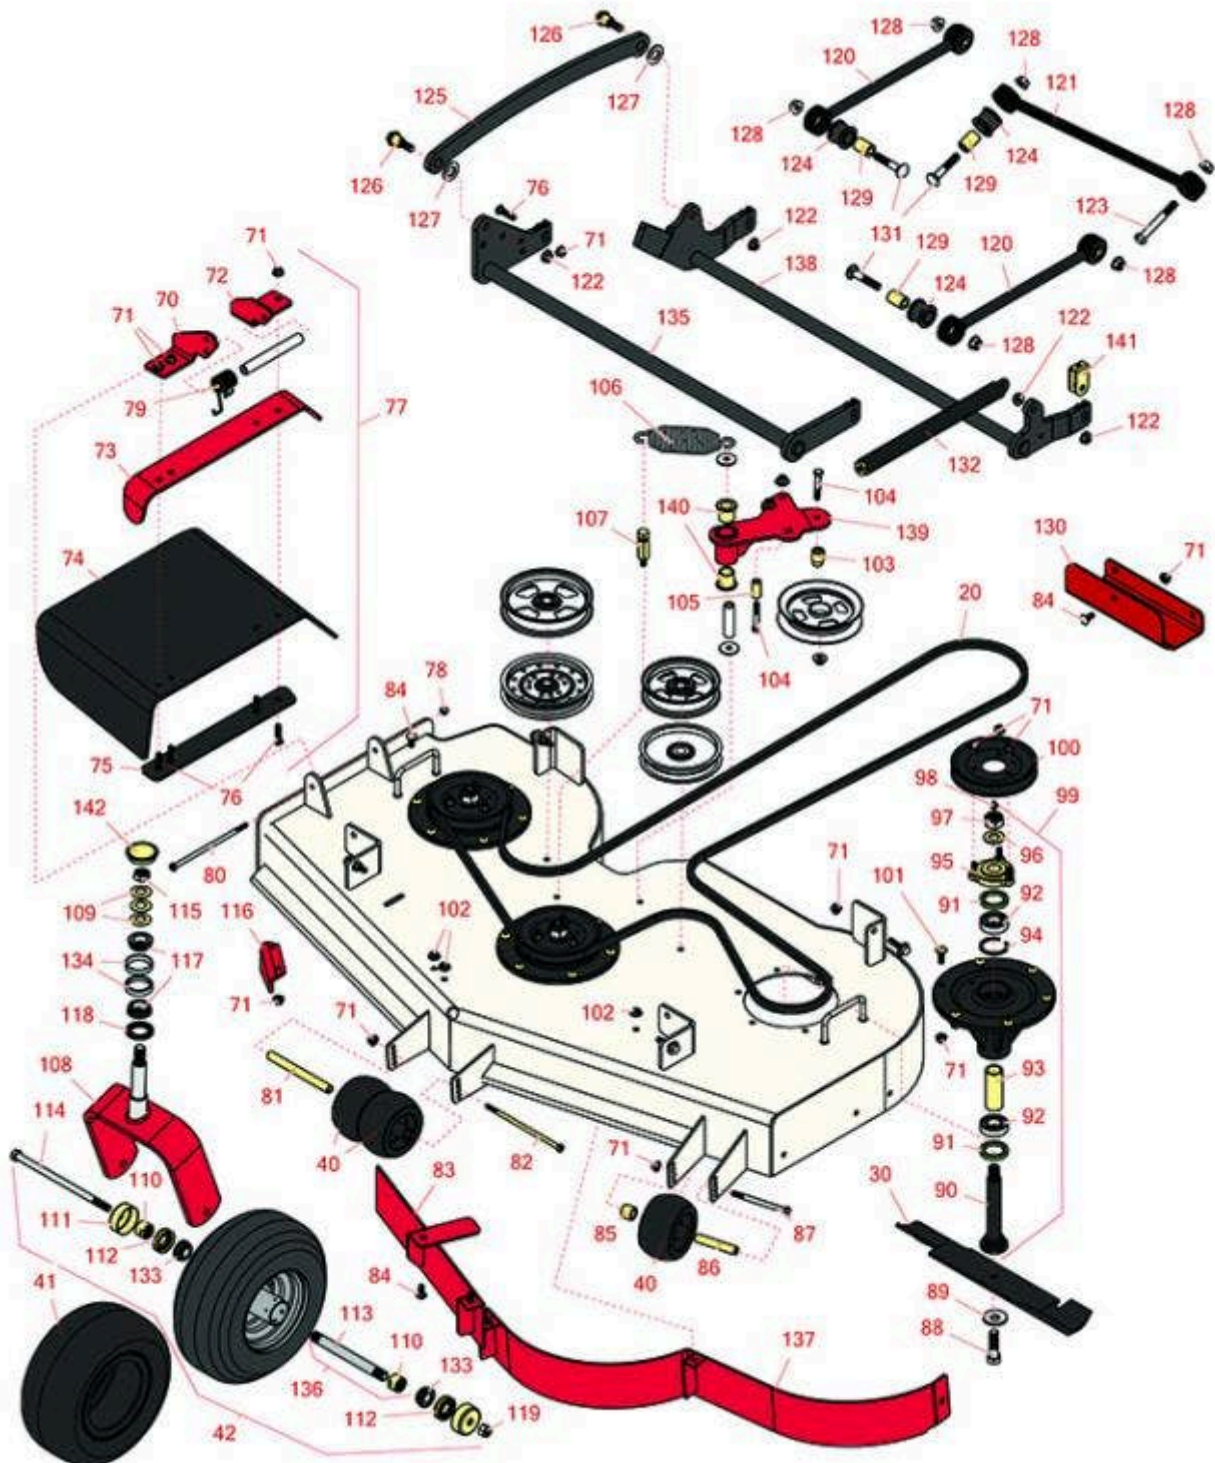

## 3000 Parts

Zero Turn Mower with 52in Deck - Model 78953

52in Deck Parts

All original equipment manufacturers names and part numbers are used for identification purposes only, and we are in no way implying that our products are original equipment parts. Prices subject to change without notice.

# Replaces Toro Z Master Commercial 3000 Parts

Zero Turn Mower with 52in Deck - Model 78953  
52in Deck Parts

Item No	R&R Part No.	OEM Part No.	Description	Qty Req	Order Quantity
<b>Belts</b>					
20	<b>R115-7426</b>	115-7426	Belt- V	1	
<b>Blades</b>					
30	<b>R105-7781-03</b>	105-7781-03	Mower Blade - 18 in High-Flow	3	
30	<b>R108-1117</b>	108-1117	Mower Blade Kit - 18 in High-Flow Set/6	1	
30	<b>R105-7779-03</b>	105-7779-03	Mower Blade - 18 in Recycler	3	
30	<b>R110-0408</b>	110-0408	Mower Blade Kit - 18 in Recycler Set/6	1	
<b>Tires</b>					
40	<b>R68-2730</b>	1-603299, 68-2730	Wheel - Anti Scalp	3	
41	<b>RCT5121861</b>	1-523009, 126-5959	Tire - 13x6.50-6 Nhs (4 Ply) Carlisle Smooth	2	
41	<b>R127-9540</b>	127-9540	Tire & Wheel - 13x6.50-6 Pneumatic	2	
<b>Other Parts Available</b>					
70	<b>R106-3253-01</b>	106-3253-01	Plate-Hinge, Front	1	
71	<b>R104-8301</b>	104-8301, 104-9301, 109-6658, 133-7570	Locknut - 3/8-16 Nylon Flanged	48	
72	<b>R108-4059-01</b>	108-4059-01	Plate-Hinge, Rear	1	
73	<b>R106-3246-01</b>	106-3246-01	Deflector	1	
74	<b>R151416</b>	108-5029, 110-0759, 151416	Deflector - Long	1	
75	<b>R106-3248-03</b>	106-3248-03	Strap - Discharge	1	