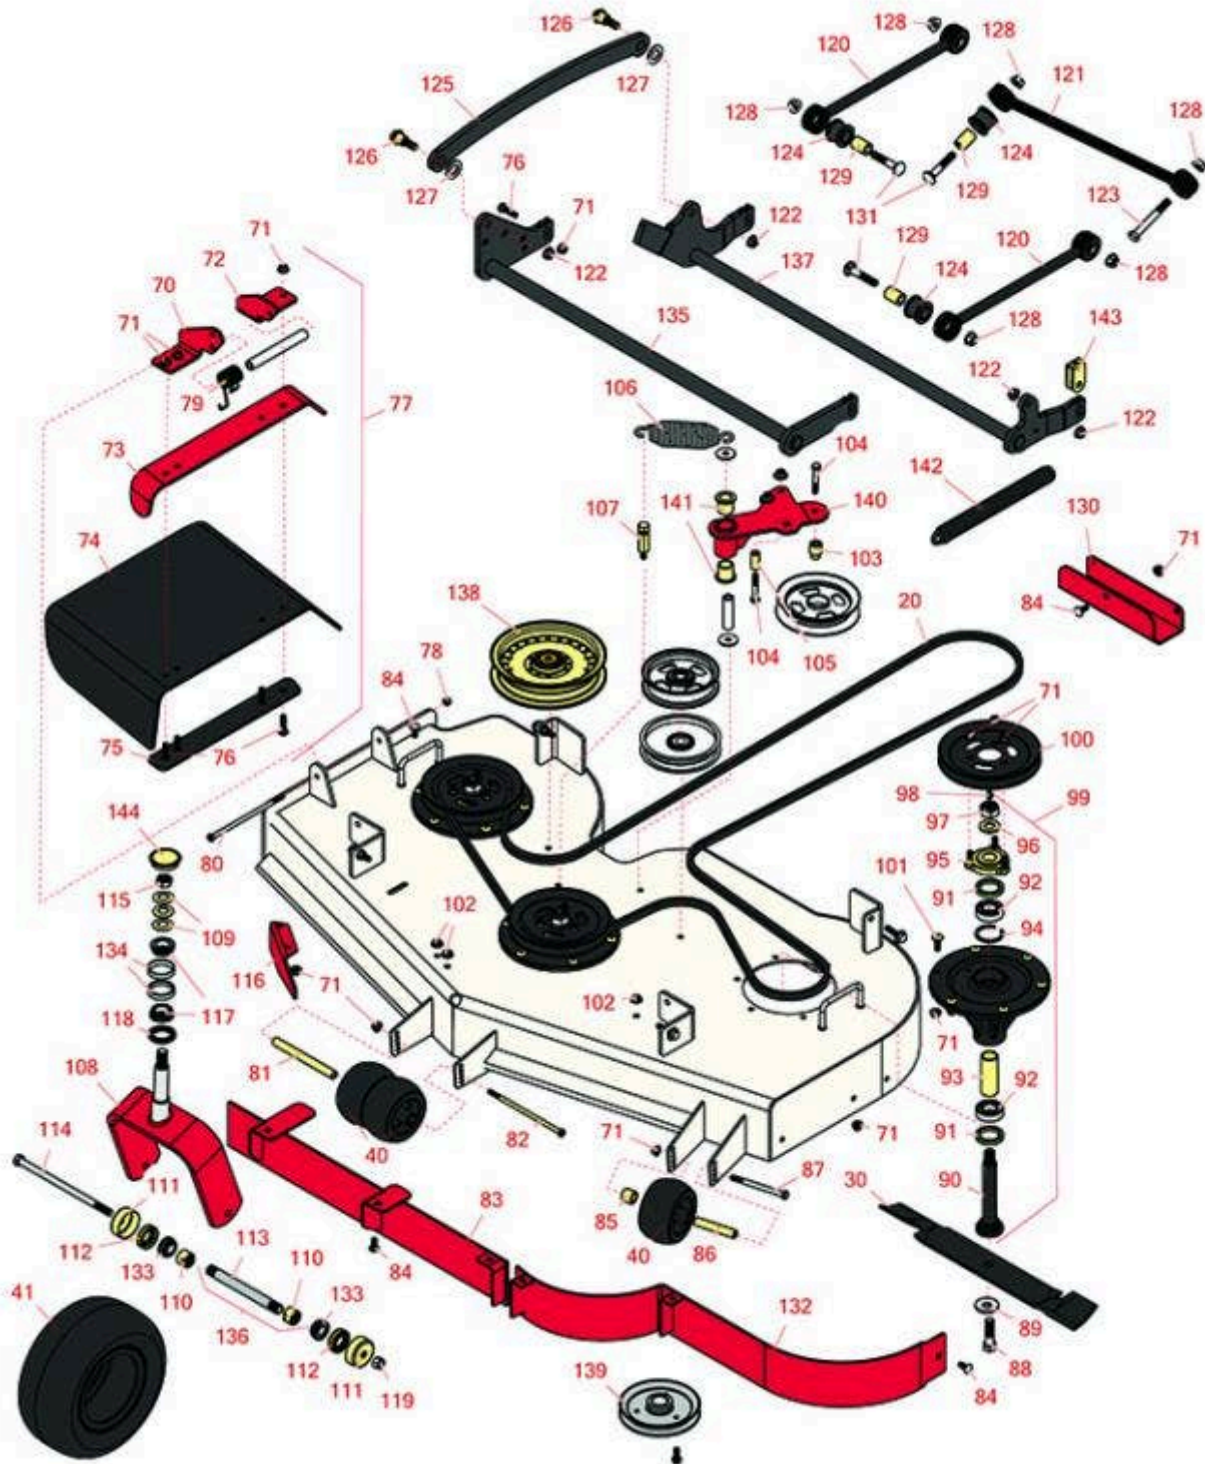

Replaces Toro Z Master Commercial 3000 Parts

Zero Turn Mower with 60in Deck - Model 74996
60in Side Discharge Deck

All original equipment manufacturers names and part numbers are used for identification purposes only, and we are in no way implying that our products are original equipment parts. Prices subject to change without notice.

Replaces Toro Z Master Commercial 3000 Parts

Zero Turn Mower with 60in Deck - Model 74996
60in Side Discharge Deck

Item No	R&R Part No.	OEM Part No.	Description	Qty Req	Order Quantity
Belts					
20	R114-5858	114-5858	Belt - V - Deck	1	
Blades					
30	R105-7716-03	105-7716-03	Mower Blade - 20.5 in Lo-Flow	3	
30	R108-1128	108-1128	Mower Blade Kit - 20.5 in Lo-Flow Set/6	3	
30	R105-7715-03	105-1115-03, 105-7715-03	Mower Blade - 20.5 in Mid-Flow	3	
30	R108-1123	108-1123	Mower Blade Kit - 20.5 in Mid-Flow Set/6	3	
30	R105-7718-03	105-7718-03	Mower Blade - 20.5 in High-Flow	3	
30	R108-1114	108-1114	Mower Blade Kit - 20.5 in High-Flow Set/6	3	
30	R105-7777-03	105-7777-03	Mower Blade - 20.5 in Recycler	3	
30	R110-0405	110-0405	Mower Blade Kit - 20.5 in Recycler Set/6	3	
30	R105-8777-03	105-8777-03	Mower Blade - 20.5 in Mulcher	3	
30	R108-1115	108-1115	Mower Blade Kit - 20.5 in Mulcher Set/6	3	
Tires					
40	R68-2730	1-603299, 68-2730	Wheel - Anti Scalp	4	
41	RCT5121861	1-523009, 126-5959	Tire - 13x6.50-6 Nhs (4 Ply) Carlisle Smooth	2	
41	R127-9540	127-9540	Tire & Wheel - 13x6.50-6 Pneumatic	2	
Other Parts Available					
70	R106-3253-01	106-3253-01	Plate-Hinge, Front	1	