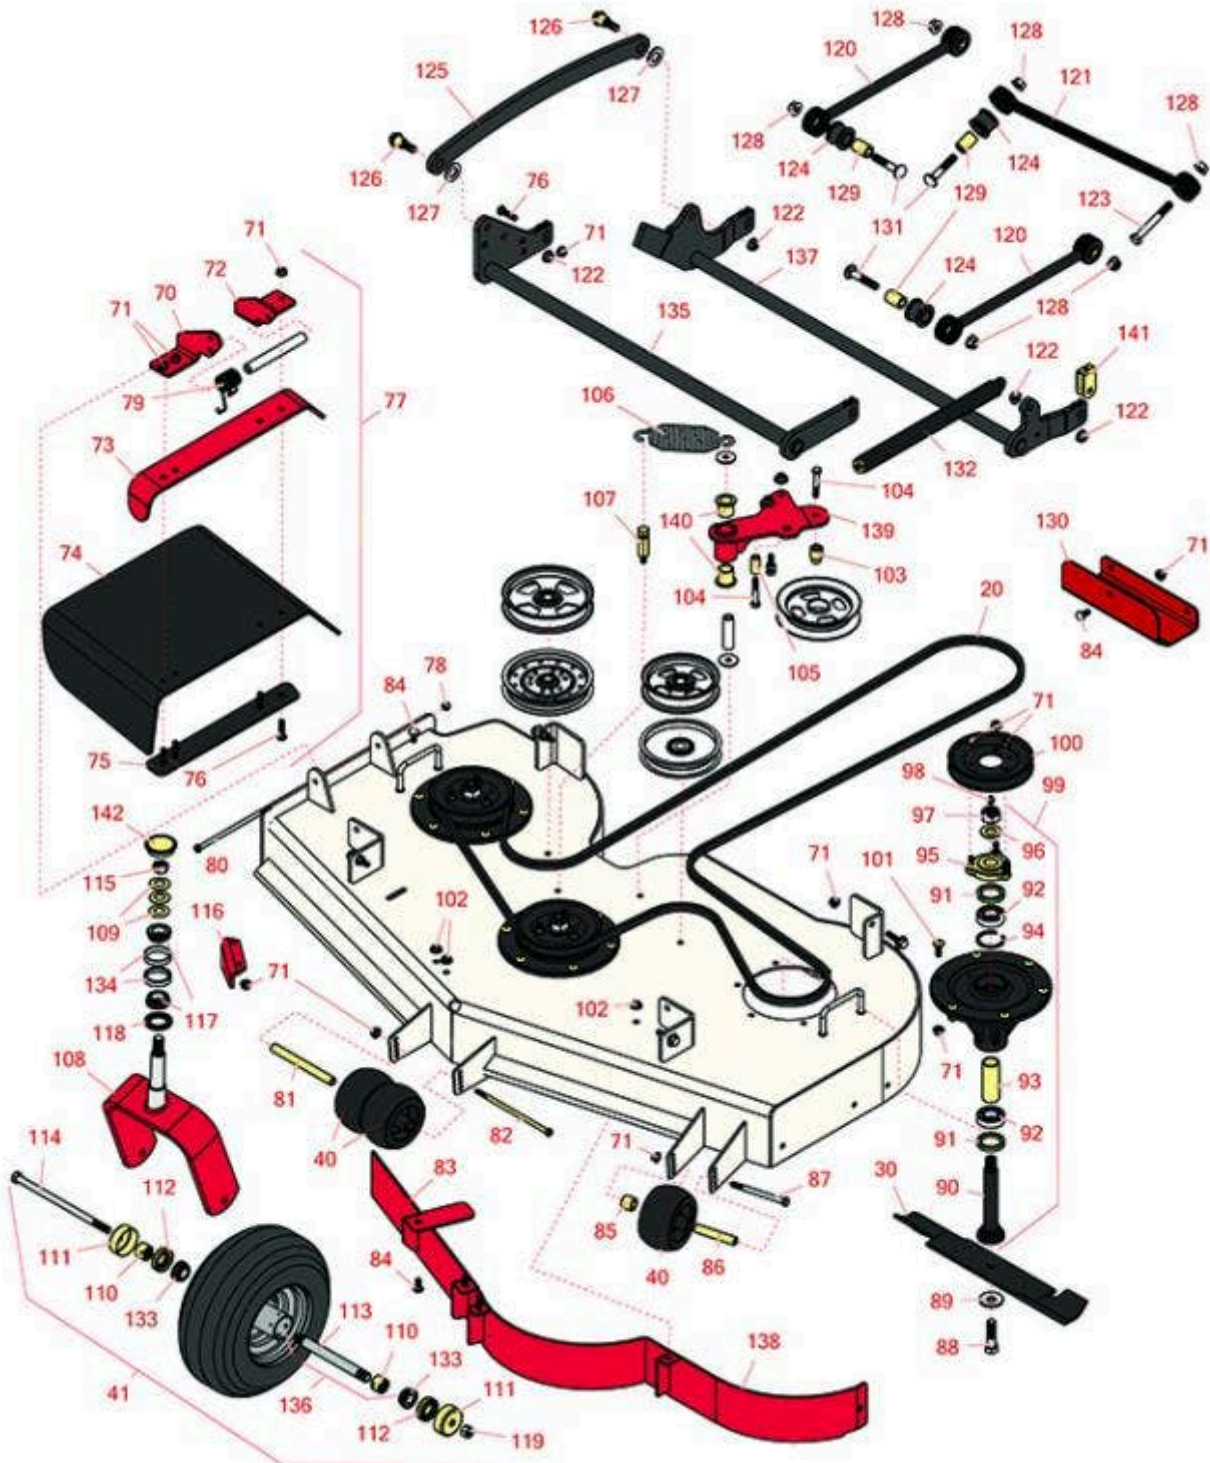

Replaces Toro Z Master Commerical 3000 Parts

Zero Turn Mower with 52in Deck - Model 74994
52in Deck Parts

All original equipment manufacturers names and part numbers are used for identification purposes only, and we are in no way implying that our products are original equipment parts. Prices subject to change without notice.

Replaces Toro Z Master Commercial 3000 Parts

Zero Turn Mower with 52in Deck - Model 74994
52in Deck Parts

Item No	R&R Part No.	OEM Part No.	Description	Qty Req	Order Quantity
Belts					
20	R115-7426	115-7426	Belt- V	1	
Blades					
30	R105-7781-03	105-7781-03	Mower Blade - 18 in High-Flow	3	
30	R108-1117	108-1117	Mower Blade Kit - 18 in High-Flow Set/6	1	
30	R105-7779-03	105-7779-03	Mower Blade - 18 in Recycler	3	
30	R110-0408	110-0408	Mower Blade Kit - 18 in Recycler Set/6	1	
Tires					
40	R68-2730	1-603299, 68-2730	Wheel - Anti Scalp	3	
41	R127-9540	127-9540	Tire & Wheel - 13x6.50-6 Pneumatic	2	
41	RCT5121861	1-523009, 126-5959	Tire - 13x6.50-6 Nhs (4 Ply) Carlisle Smooth	2	
Other Parts Available					
70	R106-3253-01	106-3253-01	Plate-Hinge, Front	1	
71	R104-8301	104-8301, 104-9301, 109-6658, 133-7570	Locknut - 3/8-16 Nylon Flanged	48	
72	R108-4059-01	108-4059-01	Plate-Hinge, Rear	1	
73	R106-3246-01	106-3246-01	Deflector	2	
74	R151416	108-5029, 110-0759, 151416	Deflector - Long	1	
75	R106-3248-03	106-3248-03	Strap - Discharge	1	