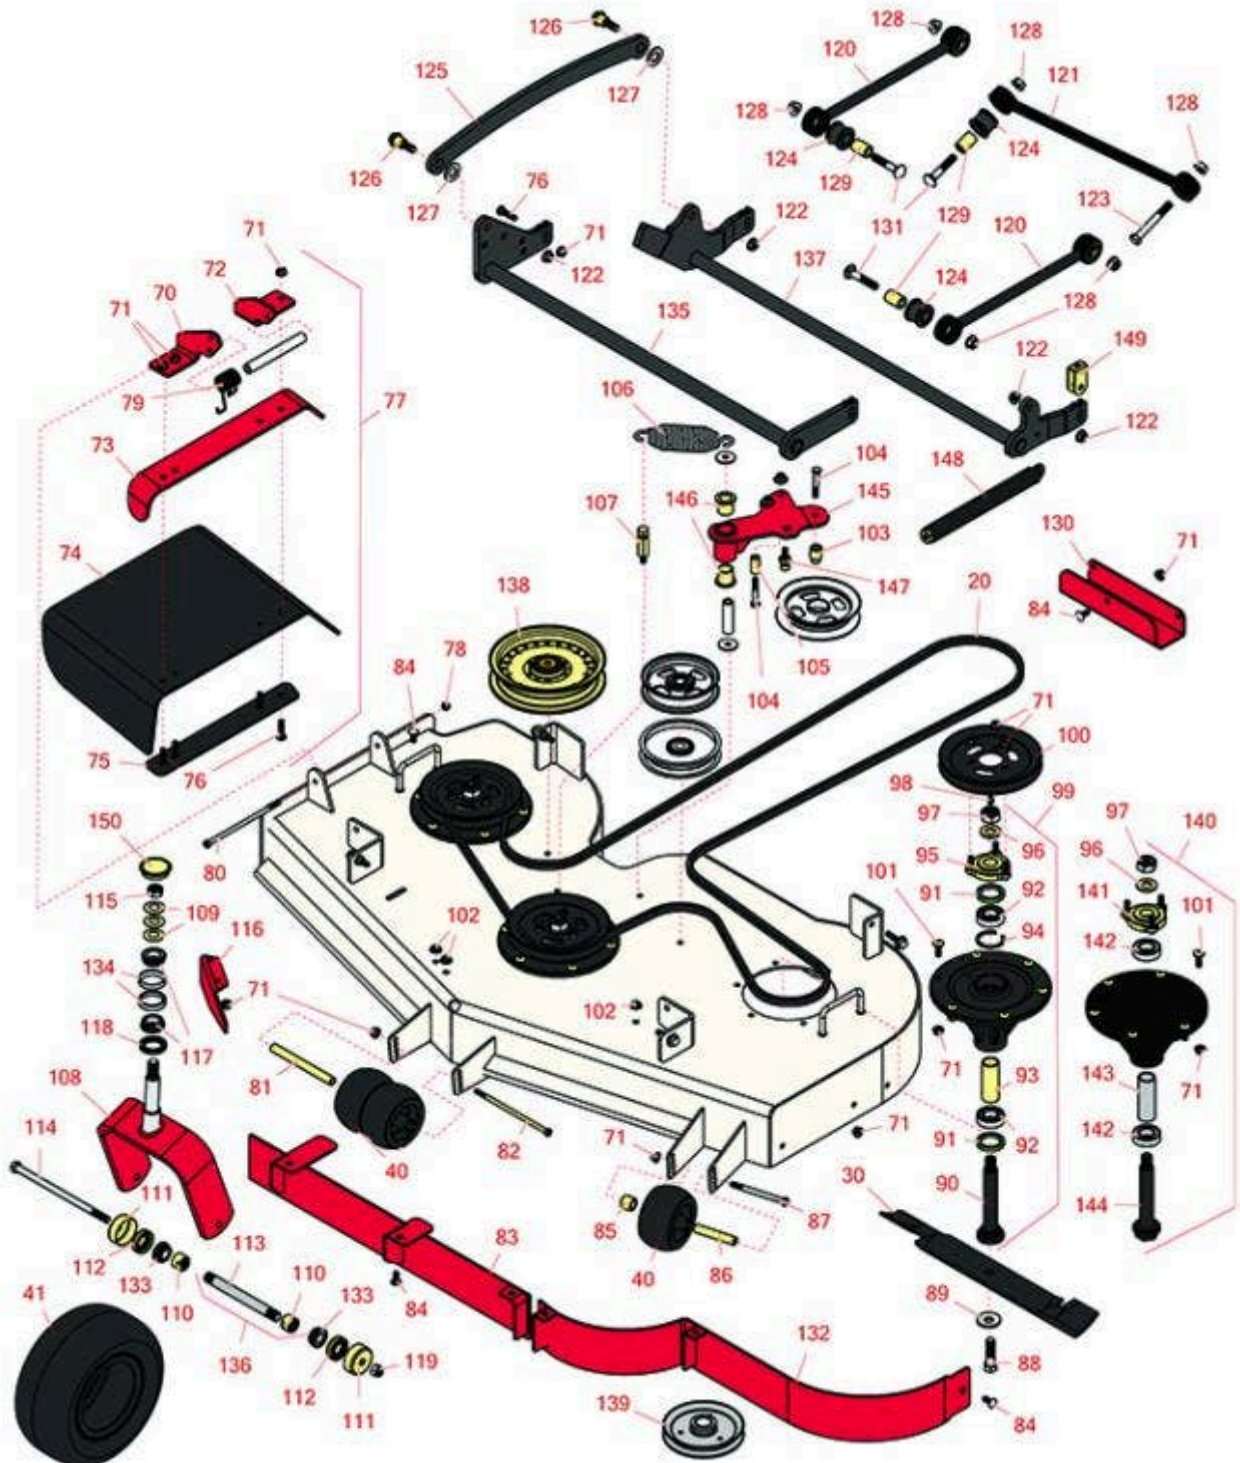

Replaces Toro Z Master Commercial 3000 Parts

Zero Turn Mower with 60in Deck - Model 74958
60in Side Discharge Deck

All original equipment manufacturers names and part numbers are used for identification purposes only, and we are in no way implying that our products are original equipment parts. Prices subject to change without notice.

Replaces Toro Z Master Commercial 3000 Parts

Zero Turn Mower with 60in Deck - Model 74958
60in Side Discharge Deck

Item No	R&R Part No.	OEM Part No.	Description	Qty Req	Order Quantity
Belts					
20	R114-5858	114-5858	Belt - V - Deck	1	
Blades					
30	R105-7716-03	105-7716-03	Mower Blade - 20.5 in Lo-Flow	3	
30	R108-1128	108-1128	Mower Blade Kit - 20.5 in Lo-Flow Set/6	1	
30	R105-7715-03	105-1115-03, 105-7715-03	Mower Blade - 20.5 in Mid-Flow	3	
30	R108-1123	108-1123	Mower Blade Kit - 20.5 in Mid-Flow Set/6	1	
30	R105-7718-03	105-7718-03	Mower Blade - 20.5 in High-Flow	3	
30	R108-1114	108-1114	Mower Blade Kit - 20.5 in High-Flow Set/6	1	
30	R105-7777-03	105-7777-03	Mower Blade - 20.5 in Recycler	3	
30	R110-0405	110-0405	Mower Blade Kit - 20.5 in Recycler Set/6	1	
30	R105-8777-03	105-8777-03	Mower Blade - 20.5 in Mulcher	3	
30	R108-1115	108-1115	Mower Blade Kit - 20.5 in Mulcher Set/6	1	
Tires					
40	R68-2730	1-603299, 68-2730	Wheel - Anti Scalp	4	
41	RCT5121861	1-523009, 126-5959	Tire - 13x6.50-6 Nhs (4 Ply) Carlisle Smooth	2	
41	R127-9540	127-9540	Tire & Wheel - 13x6.50-6 Pneumatic	2	
Other Parts Available					
70	R106-3253-01	106-3253-01	Plate-Hinge, Front	1	