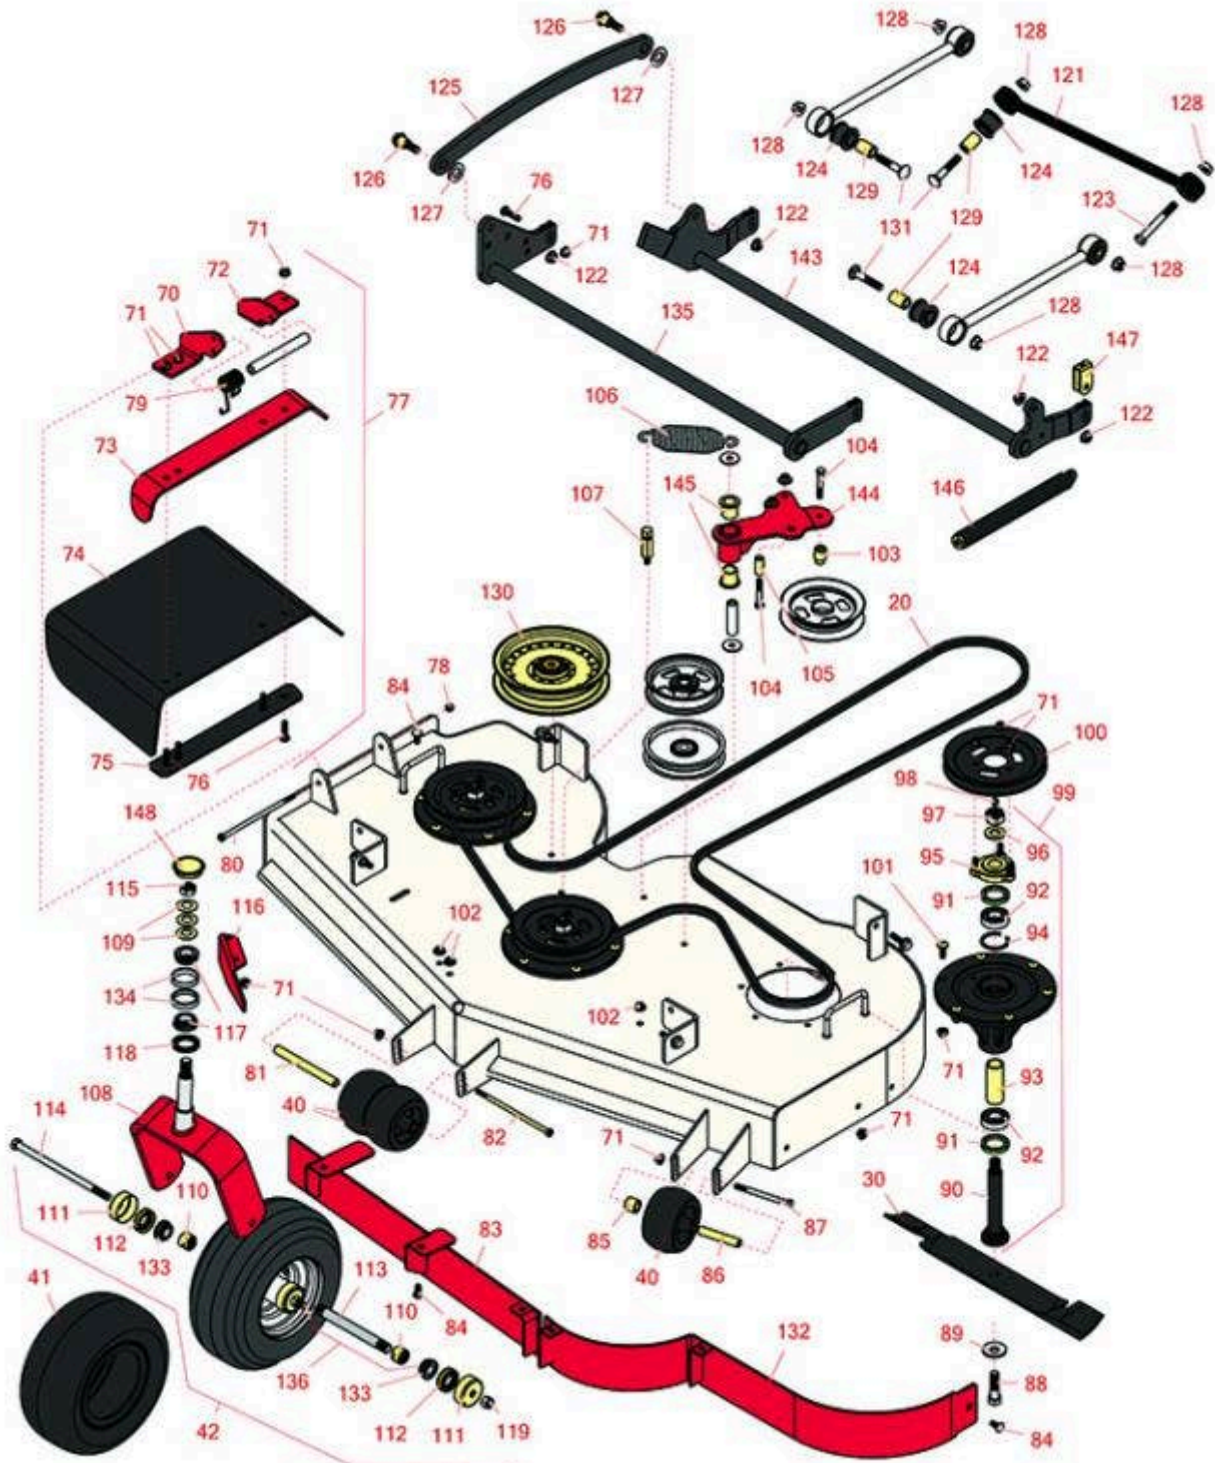

Replaces Toro Z Master Commerical 3000 Parts

Zero Turn Mower with 60in Deck - Model 74956
60in Side Discharge Deck

All original equipment manufacturers names and part numbers are used for identification purposes only, and we are in no way implying that our products are original equipment parts. Prices subject to change without notice.

Replaces Toro Z Master Commercial 3000 Parts

Zero Turn Mower with 60in Deck - Model 74956
60in Side Discharge Deck

Item No	R&R Part No.	OEM Part No.	Description	Qty Req	Order Quantity
Belts					
20	R114-5858	114-5858	Belt - V - Deck	1	
Blades					
30	R105-7716-03	105-7716-03	Mower Blade - 20.5 in Lo-Flow	3	
30	R108-1128	108-1128	Mower Blade Kit - 20.5 in Lo-Flow Set/6	1	
30	R105-7715-03	105-1115-03, 105-7715-03	Mower Blade - 20.5 in Mid-Flow	3	
30	R108-1123	108-1123	Mower Blade Kit - 20.5 in Mid-Flow Set/6	1	
30	R105-7718-03	105-7718-03	Mower Blade - 20.5 in High-Flow	3	
30	R108-1114	108-1114	Mower Blade Kit - 20.5 in High-Flow Set/6	1	
30	R105-7777-03	105-7777-03	Mower Blade - 20.5 in Recycler	3	
30	R110-0405	110-0405	Mower Blade Kit - 20.5 in Recycler Set/6	1	
30	R105-8777-03	105-8777-03	Mower Blade - 20.5 in Mulcher	3	
30	R108-1115	108-1115	Mower Blade Kit - 20.5 in Mulcher Set/6	1	
Tires					
40	R68-2730	1-603299, 68-2730	Wheel - Anti Scalp	4	
41	RCT5121861	1-523009, 126-5959	Tire - 13x6.50-6 Nhs (4 Ply) Carlisle Smooth	2	
42	R117-0361	117-0361	Wheel & Tire Assy 13x6.50-6 Pneumatic	1	
Other Parts Available					
70	R106-3253-01	106-3253-01	Plate-Hinge, Front	1	