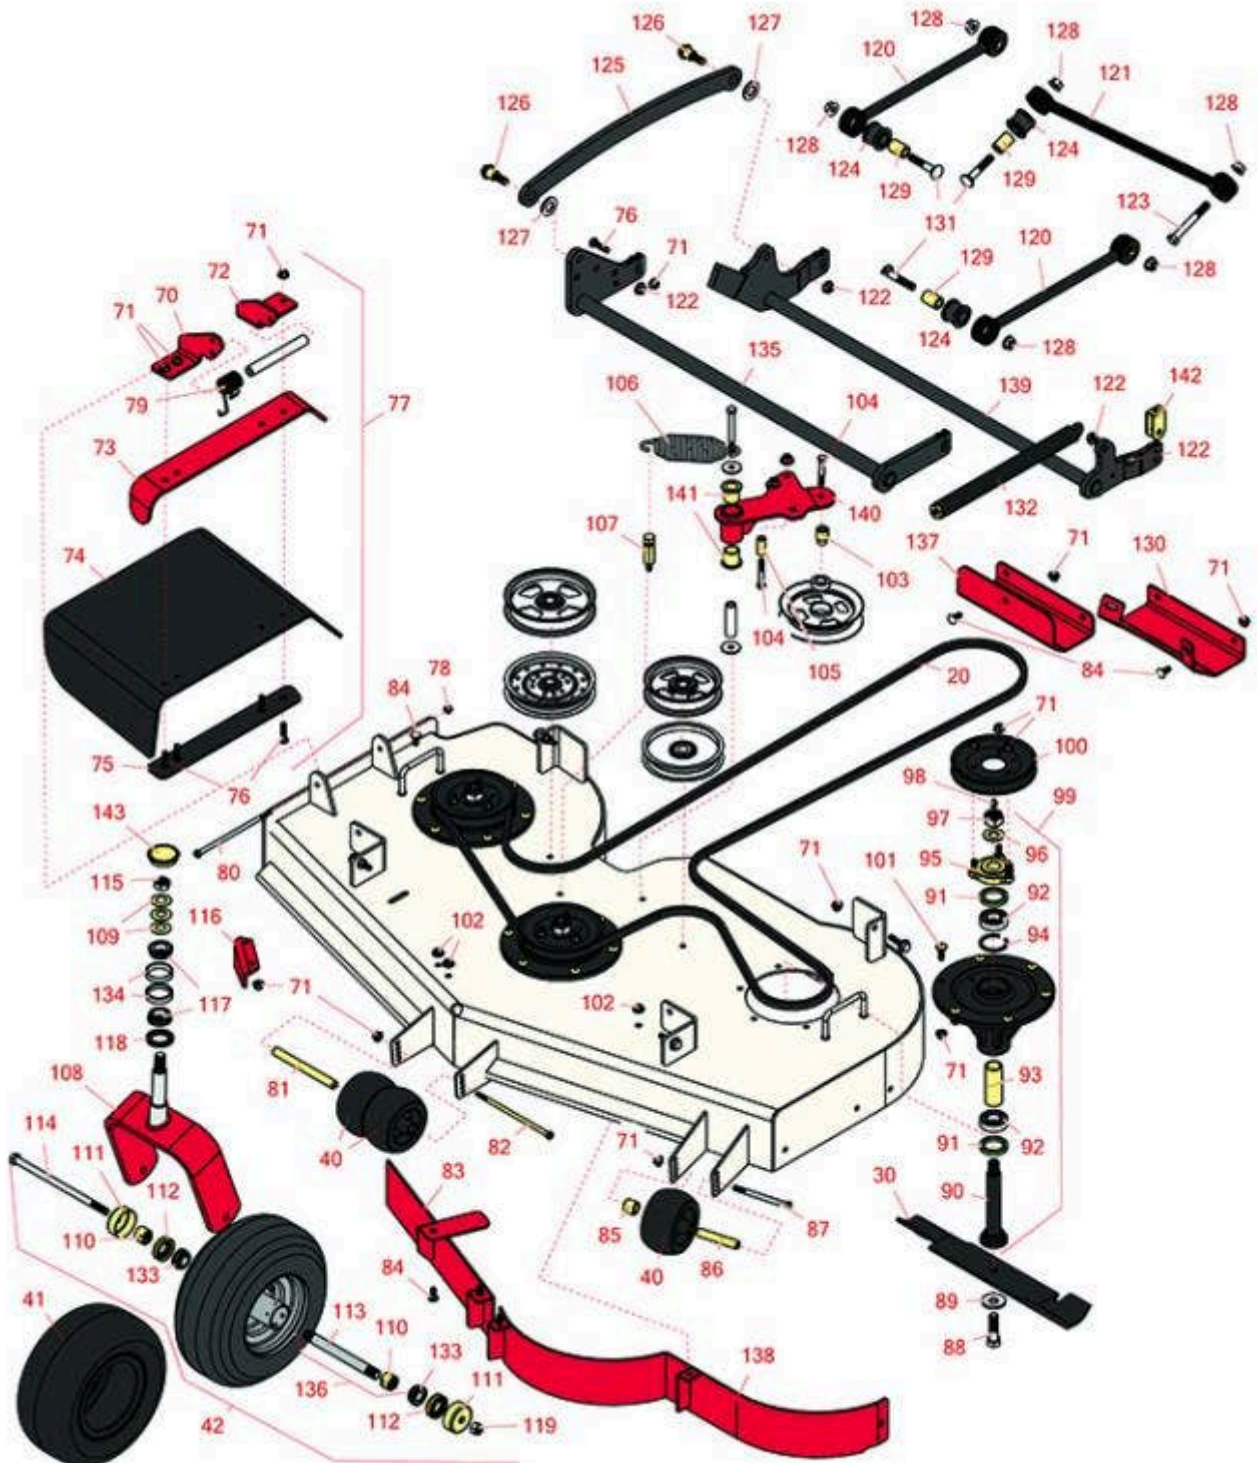

Replaces Toro Z Master Commerical

3000 Parts

Zero Turn Mower with 52in Deck - Model 74953

52in Deck Parts

All original equipment manufacturers names and part numbers are used for identification purposes only, and we are in no way implying that our products are original equipment parts. Prices subject to change without notice.

Replaces Toro Z Master Commercial 3000 Parts

Zero Turn Mower with 52in Deck - Model 74953
52in Deck Parts

Item No	R&R Part No.	OEM Part No.	Description	Qty Req	Order Quantity
Belts					
20	R115-7426	115-7426	Belt- V	1	
Blades					
30	R105-7781-03	105-7781-03	Mower Blade - 18 in High-Flow	3	
30	R108-1117	108-1117	Mower Blade Kit - 18 in High-Flow Set/6	1	
30	R105-7779-03	105-7779-03	Mower Blade - 18 in Recycler	3	
30	R110-0408	110-0408	Mower Blade Kit - 18 in Recycler Set/6	1	
Tires					
40	R68-2730	1-603299, 68-2730	Wheel - Anti Scalp	3	
41	RCT5121861	1-523009, 126-5959	Tire - 13x6.50-6 Nhs (4 Ply) Carlisle Smooth	2	
42	R127-9540	127-9540	Tire & Wheel - 13x6.50-6 Pneumatic	2	
42	R117-0361	117-0361	Wheel & Tire Assy 13x6.50-6 Pneumatic	1	
Other Parts Available					
70	R106-3253-01	106-3253-01	Plate-Hinge, Front	1	
71	R104-8301	104-8301, 104-9301, 109-6658, 133-7570	Locknut - 3/8-16 Nylon Flanged	48	
72	R108-4059-01	108-4059-01	Plate-Hinge, Rear	1	
73	R106-3246-01	106-3246-01	Deflector	1	
74	R151416	108-5029, 110-0759, 151416	Deflector - Long	1	
75	R106-3248-03	106-3248-03	Strap - Discharge	1	