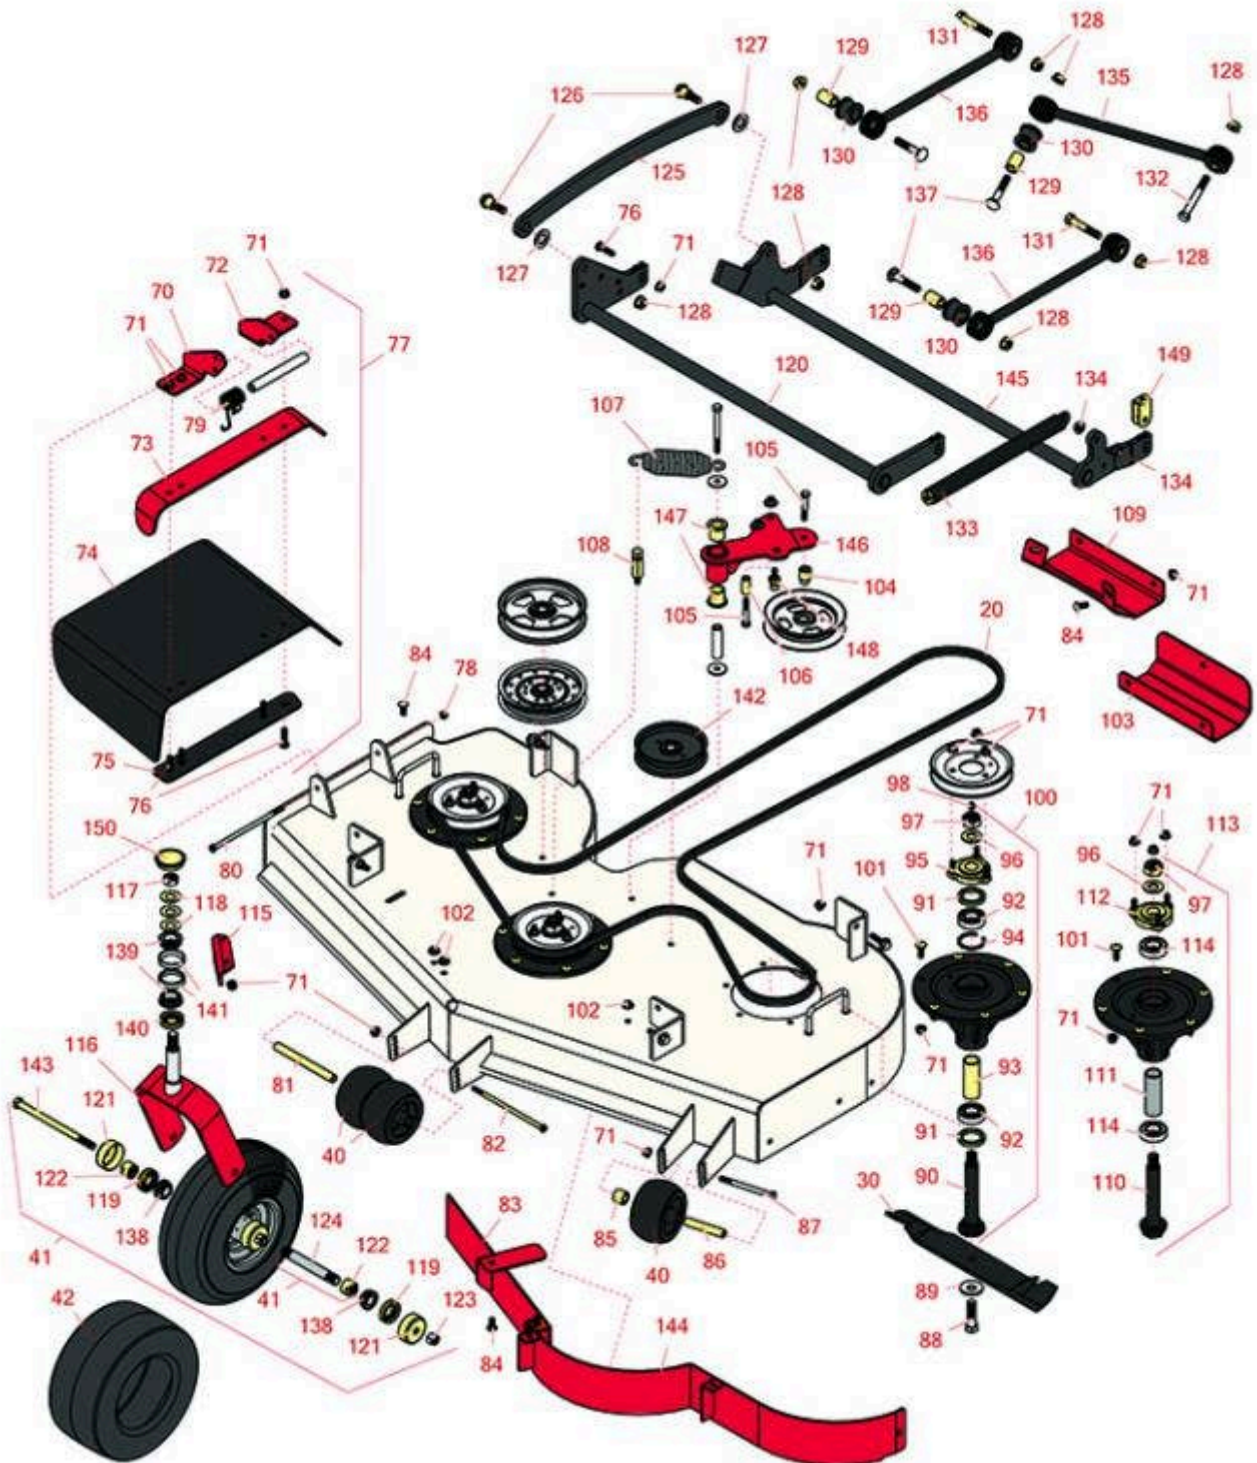

Replaces Toro Z Master Commerical 3000 Parts

Zero Turn Mower with 48in Deck - Model 74952
48in Side Discharge Deck

All original equipment manufacturers names and part numbers are used for identification purposes only, and we are in no way implying that our products are original equipment parts. Prices subject to change without notice.

Replaces Toro Z Master Commercial 3000 Parts

Zero Turn Mower with 48in Deck - Model 74952
48in Side Discharge Deck

Item No	R&R Part No.	OEM Part No.	Description	Qty Req	Order Quantity
Belts					
20	R115-7407	115-7407	Belt- V	1	
Blades					
30	R107-3192-03	107-3192-03	Mower Blade - 16.5 in High-Flow	3	
30	R110-0414	110-0414	Mower Blade Kit - 16.5 in High-Flow Set/6	1	
Tires					
40	R68-2730	1-603299, 68-2730	Wheel - Anti Scalp	3	
41	R127-9535	127-9535	Tire & Wheel - 13x5.00-6	1	
42	RCT5120211	1-633002	Tire - 13x5.00-6 Nhs (4 Ply) Carlisle Smooth	2	
Other Parts Available					
70	R106-3253-01	106-3253-01	Plate-Hinge, Front	1	
71	R104-8301	104-8301, 104-9301, 109-6658, 133-7570	Locknut - 3/8-16 Nylon Flanged	48	
72	R108-4059-01	108-4059-01	Plate-Hinge, Rear	1	
73	R106-3246-01	106-3246-01	Deflector	1	
74	R151416	108-5029, 110-0759, 151416	Deflector - Long	1	
75	R106-3248-03	106-3248-03	Strap - Discharge	1	
76	R3231-4	01-157-0440, 01-173-0612, 3231-4	Bolt - Carriage 3/8-16 x 1-1/2	4	
77	R108-2792	108-2792	Rubber Deflector Assy	1	