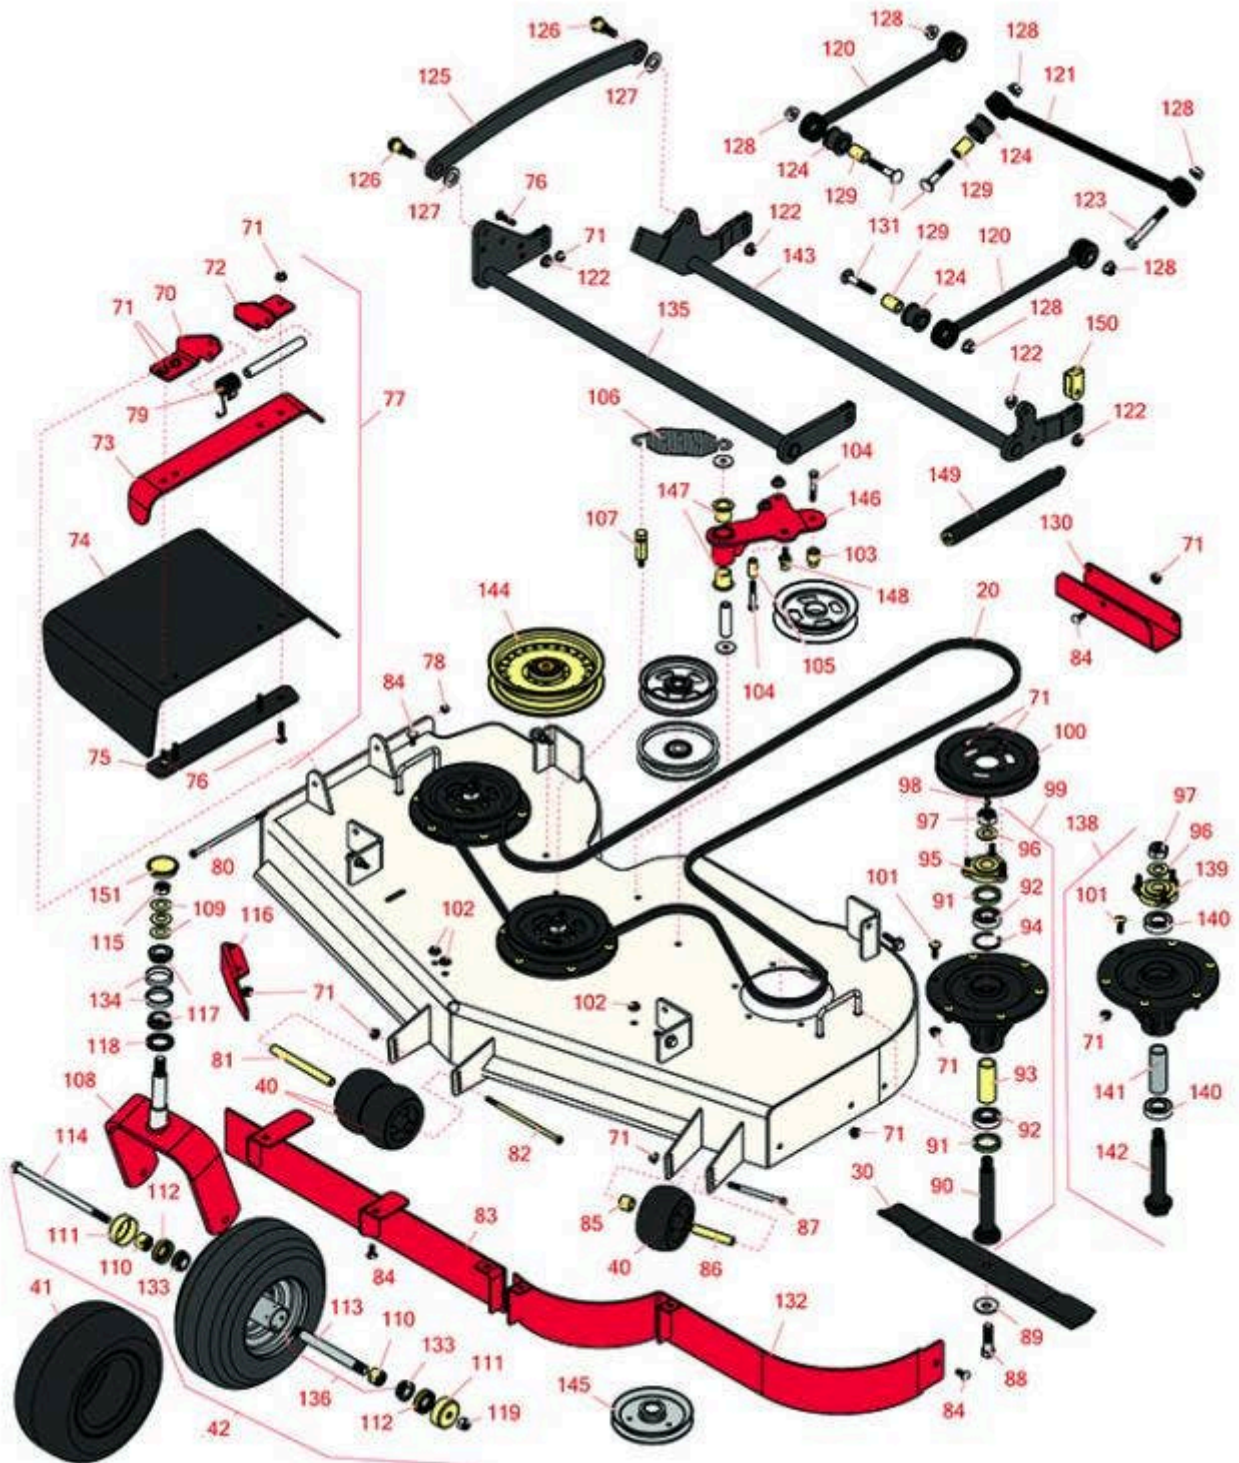

Replaces Toro Z Master Commerical 3000 Parts

Zero Turn Mower with 60in Deck - Model 74950
60in Side Discharge Deck

All original equipment manufacturers names and part numbers are used for identification purposes only, and we are in no way implying that our products are original equipment parts. Prices subject to change without notice.

Replaces Toro Z Master Commercial 3000 Parts

Zero Turn Mower with 60in Deck - Model 74950
60in Side Discharge Deck

Item No	R&R Part No.	OEM Part No.	Description	Qty Req	Order Quantity
Belts					
20	R114-5858	114-5858	Belt - V - Deck	1	
Blades					
30	R105-7716-03	105-7716-03	Mower Blade - 20.5 in Lo-Flow	3	
30	R108-1128	108-1128	Mower Blade Kit - 20.5 in Lo-Flow Set/6	1	
30	R105-7715-03	105-1115-03, 105-7715-03	Mower Blade - 20.5 in Mid-Flow	3	
30	R108-1123	108-1123	Mower Blade Kit - 20.5 in Mid-Flow Set/6	1	
30	R105-7718-03	105-7718-03	Mower Blade - 20.5 in High-Flow	3	
30	R108-1114	108-1114	Mower Blade Kit - 20.5 in High-Flow Set/6	1	
30	R105-7777-03	105-7777-03	Mower Blade - 20.5 in Recycler	3	
30	R110-0405	110-0405	Mower Blade Kit - 20.5 in Recycler Set/6	1	
30	R105-8777-03	105-8777-03	Mower Blade - 20.5 in Mulcher	3	
30	R108-1115	108-1115	Mower Blade Kit - 20.5 in Mulcher Set/6	1	
Tires					
40	R68-2730	1-603299, 68-2730	Wheel - Anti Scalp	4	
41	RCT5121861	1-523009, 126-5959	Tire - 13x6.50-6 Nhs (4 Ply) Carlisle Smooth	2	
42	R127-9540	127-9540	Tire & Wheel - 13x6.50-6 Pneumatic	2	
Other Parts Available					
70	R106-3253-01	106-3253-01	Plate-Hinge, Front	1	