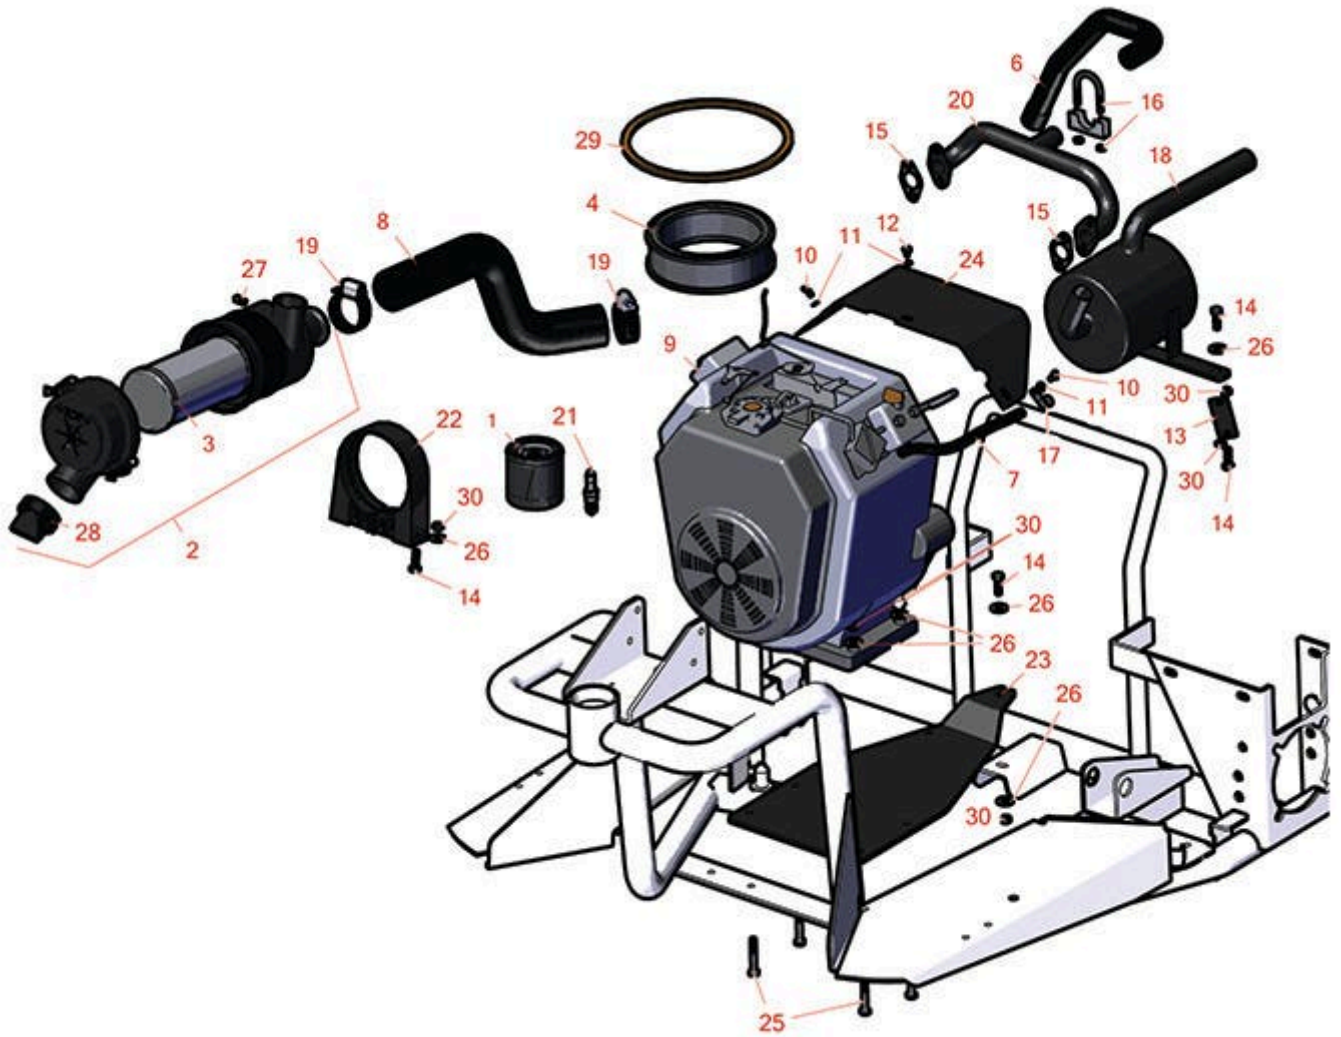

Replaces Toro Sand Pro 3020 Parts

*Traction Unit - Model 08885
Engine Air Cleaner & Exhaust*

All original equipment manufacturers names and part numbers are used for identification purposes only, and we are in no way implying that our products are original equipment parts. Prices subject to change without notice.

Replaces Toro Sand Pro 3020 Parts

Traction Unit - Model 08885
Engine, Air Cleaner & Exhaust

Item No	R&R Part No.	OEM Part No.	Description	Qty Req	Order Quantity
---------	--------------	--------------	-------------	---------	----------------

Detail Description: Fits L-Head Twin Horizontal & V-Twin Vanguard,;

4	RRF10102	394018, 92-0527	SilverGuard Air Filter	1	
---	-----------------	--------------------	------------------------	---	--

Hoses

6	R95-0551	95-0551	Tube-Exhaust	1	
7	R109-0302	109-0302	Hose - Fuel	1	
7	R75-4705	75-4705	Hose - Fuel	1	
8	R95-0582	95-0582	Hose - Formed	1	

Replaces Toro Sand Pro 3020 Parts

Traction Unit - Model 08885

Engine, Air Cleaner & Exhaust

Item No	R&R Part No.	OEM Part No.	Description	Qty Req	Order Quantity
24	R105-8523	105-8523, 88-8380, 95-5827, 95-5827-03	Shield - Muffler	1	
25	R322-10	20-30-AD, 24-7180, 322-10, 322-10 , 3223-6, 513347	Bolt - Hex HD 5/16-18 x 2	4	
26	R453009	01-166-0400, 24-10-BD, 24-9-AD, 32-9650, 3256-2, 3256-23, 3256-3, 3256-67, 3290-217, 3556-3, 4-2390, 7-0152	Washer - Flat 5/16 SAE	10	
27	R285-17	285-10, 285-17	Plug - 1/8 NPT	1	
28	R87-9400	104-0498, 87-9400	Valve - Vacuator	1	
29	R85-8360	85-8360	Gasket - Ring	1	
30	R3296-29	1-804256, 3290-357, 3296-29, 915662P	Locknut - 5/16-18 ESNA	9	