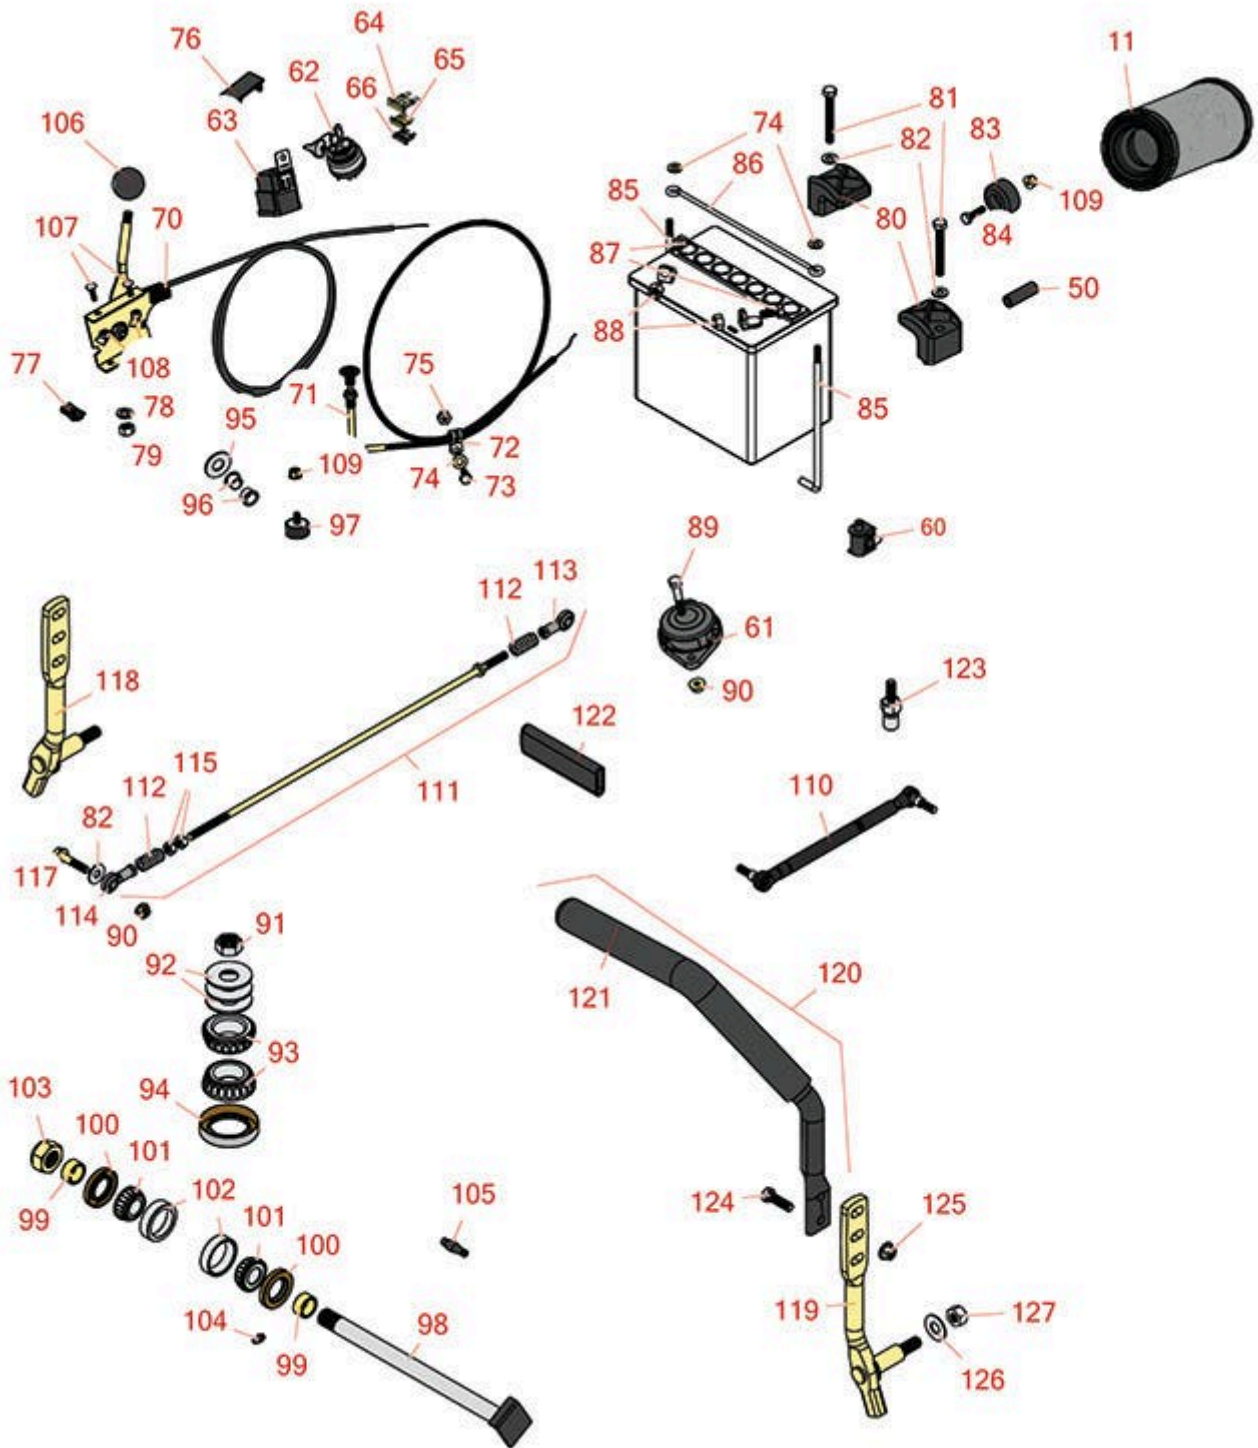

Replaces Toro Sand Pro 2040Z Parts

Traction Unit
Traction Unit

All original equipment manufacturers names and part numbers are used for identification purposes only, and we are in no way implying that our products are original equipment parts. Prices subject to change without notice.

Replaces Toro Sand Pro 2040Z Parts

Traction Unit

Traction Unit

Item R&R
No Part No.

OEM
Part No.

Description

Qty
Req

Order
Quantity

Replaces Toro Sand Pro 2040Z Parts

Traction Unit

Traction Unit

Item No	R&R Part No.	OEM Part No.	Description	Qty Req	Order Quantity
73	R400106	321-3, 513315, 908002P	Bolt - Hex HD 1/4-20 x 5/8	1	
74	R3256-22	24-9-BD, 3-1032, 3256-1, 3256-22, 93-0954, 93-0989	Washer - Flat 1/4 Yellow	6	
75	R301504	2296-42, 301504, 32127-24, 32128-33, 32146-17, 3296-16, 3296-42, 3296-42 , 915661P	Locknut - ESNA 1/4-20	6	
76	R99-7420	100-8493, 99-7420	Plug-Hole	1	
77	R107069	107069	Clip - 1/4-20 U Nut	4	
78	R3254-6	01-166-0010, 01-166-0280, 01-166-0610, 3253-5, 3254-18, 3254-6, 3290-223, 48-9370	Washer - Lock 3/8	1	
79	R3219-3	01-188-0624, 215-50, 22-13-BJD, 22-13-BJKD, 3219-3	Nut - 3/8-24	1	
80	R107-4543	107-4543	Clamp	2	
81	R151379	33114-060, 42-9510	Bolt - Hx HD 8-1.25 x 65mm	2	

Replaces Toro Sand Pro 2040Z Parts

Traction Unit

Traction Unit

Item No	R&R Part No.	OEM Part No.	Description	Qty Req	Order Quantity
125	R104-8301	104-8301, 104-9301, 109-6658, 133-7570	Locknut - 3/8-16 Nylon Flanged	4	
126	R453017	01-166-0050, 01-166-0240, 01-166-0800, 24-13-AD, 24-14-AD, 32-8110, 3256-26, 3256-6, 453017, 69-8980, 87-7270	Washer - Flat 1/2	2	
127	R443818	01-191-0813, 3218-18, 3218-5, 3248-18	Nut - 1/2-13 Hex Jam Zinc	2	