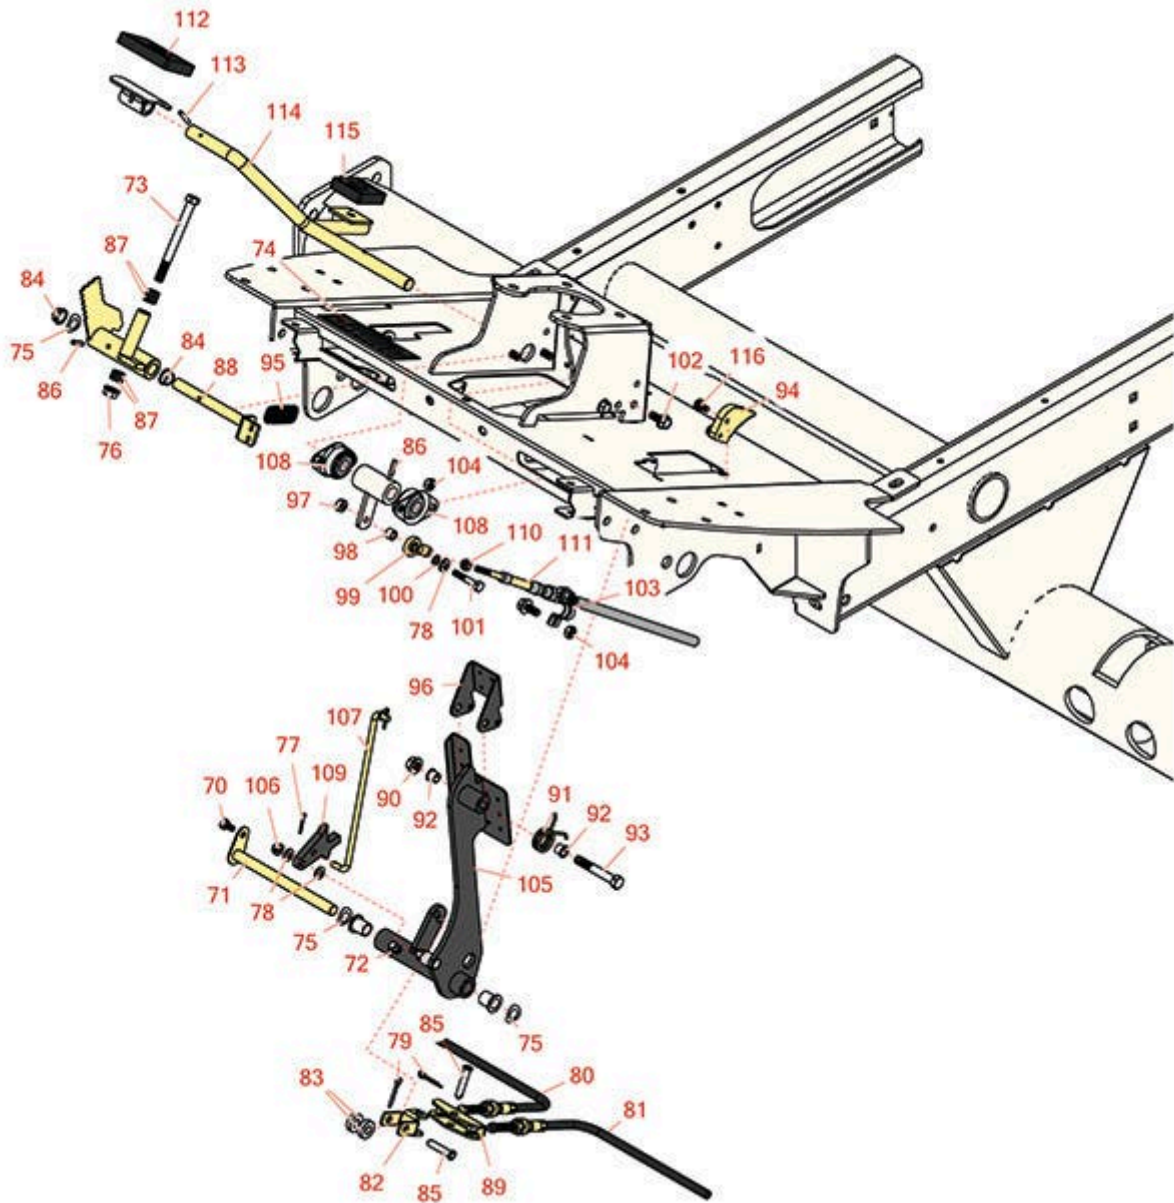

Replaces Toro Reelmaster 5410G Parts

Traction Unit - Models 03608 & 03673

Traction & Brake Pedal

All original equipment manufacturers names and part numbers are used for identification purposes only, and we are in no way implying that our products are original equipment parts. Prices subject to change without notice.

Replaces Toro Reelmaster 5410G Parts

Traction Unit - Models 03608 & 03673

Traction & Brake Pedal

| Item No | R&R Part No. | OEM Part No. | Description | Qty Req | Order Quantity |
|---------|------------------|--|----------------------------|---------|----------------|
| 70 | R300403 | 32144-4, 32144-63, 49-2040 | Bolt - Hex HD 1/4-20 x 1/2 | 1 | |
| 71 | R104-7179 | 104-7179, 99-7169 | Pivot-Pedal | 1 | |
| 72 | R302-60 | 302-60 | Zerk - Grease 90 Deg. | 1 | |
| 73 | R323-17 | 323-17 | Bolt - Hex HD 3/8-16 x 4 | 1 | |
| 74 | R110-8921 | 110-8921 | Decal-Speed, Mow | 1 | |
| 75 | R110-8982 | 110-8982 | Washer - Spring | 2 | |
| 76 | R3296-39 | 32127-25, 32128-36, 3290-357, 3296-17, 3296-22, 3296-39, 915663P, 99-7443 | Locknut - 3/8-16 Nylon | 1 | |
| 77 | R1023-4 | 01-151-0150, 1023-4, 19-6220, 214-14, 215-54, 28-9-D, 3272-4, 3272-6, 513567, 932008P | Pin - Cotter 3/32 x 3/4 | 1 | |
| 78 | R3256-22 | 24-9-BD, 3-1032, 3256-1, 3256-22, 93-0954, 93-0989 | Washer - Flat 1/4 Yellow | 3 | |