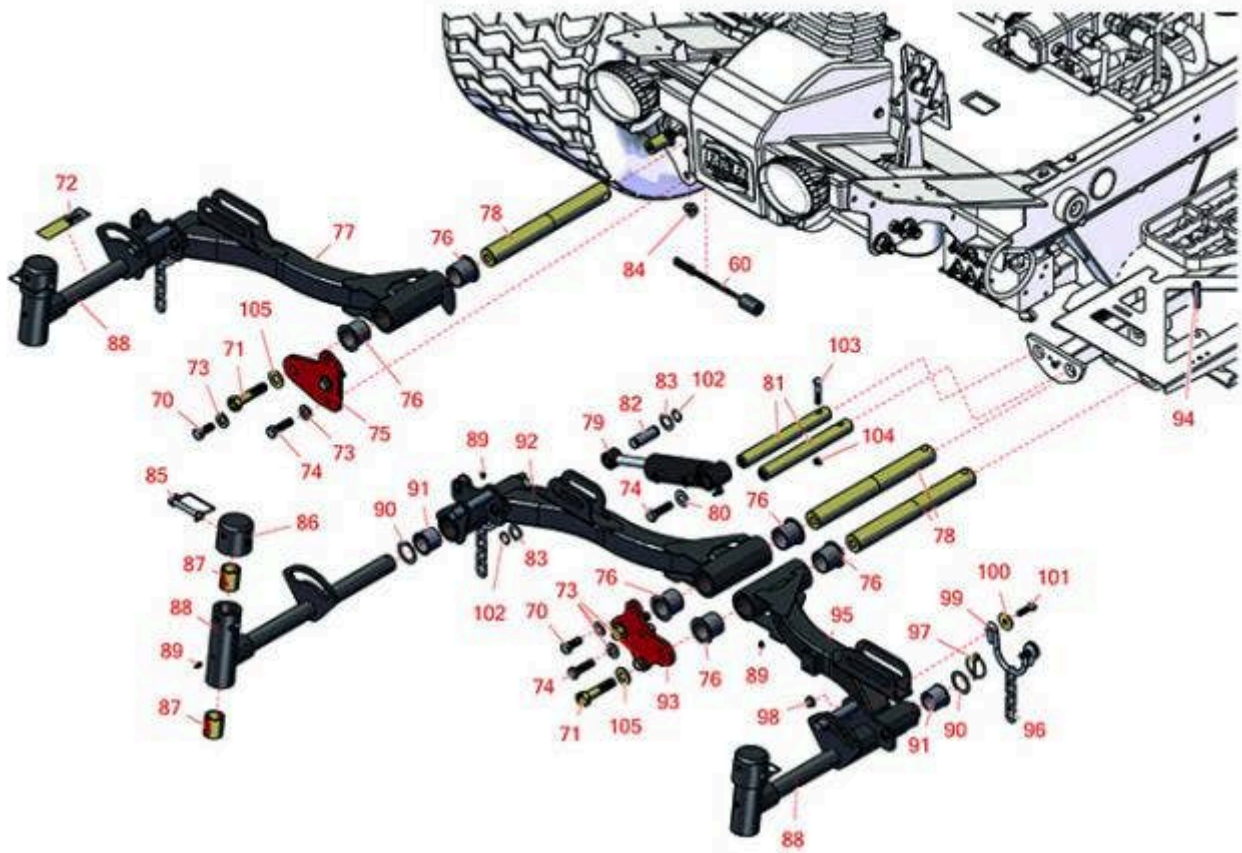

Replaces Toro Reelmaster 5410G Parts

Traction Unit - Models 03608 & 03673

Front Lift Arm

All original equipment manufacturers names and part numbers are used for identification purposes only, and we are in no way implying that our products are original equipment parts. Prices subject to change without notice.

Replaces Toro Reelmaster 5410G Parts

Traction Unit - Models 03608 & 03673

Front Lift Arm

Item No	R&R Part No.	OEM Part No.	Description	Qty Req	Order Quantity
Gauges and Controls					
60	R105-0023	105-0023	Sensor - Proximity	1	
<i>Tech Note: 2006-2009:</i>					
Other Parts Available					
70	R325-5	01-150-0250, 01-178-0810, 19-8000, 20-86-AGD, 3226-1, 325-5, 513375	Bolt - Hex HD 1/2-13 x 1-1/4	2	
<i>Tech Note: 2010 & Up:</i>					
71	R327-7	01-150-0700, 01-150-0710, 01-178-1020, 20-125-AGD, 20-126-AGD, 327-7	Bolt - Hx HD	3	
72	R110-9642	110-9642	Decal	1	
73	R87-7270-01	87-7270, 87-7270-01	Washer - Flat 1/2	6	
74	R325-7	01-150-0380, 01-178-0814, 3226-3, 325-7, 48-9490	Bolt - 1/2-13 x 1 3/4 Hex HD Gr 5	4	
<i>Tech Note: 2010 & Up:</i>					
74	R3234-38	3234-38	Bolt - Flanged Hex 1/2-13 x 1-1/4	7	
<i>Tech Note: 2006-2009:</i>					
75	R117-5153-01	117-5153-01	Plate-Bridge 5	1	
75	R110-0939-01	110-0939-01	Plate - Bridge - 5	1	