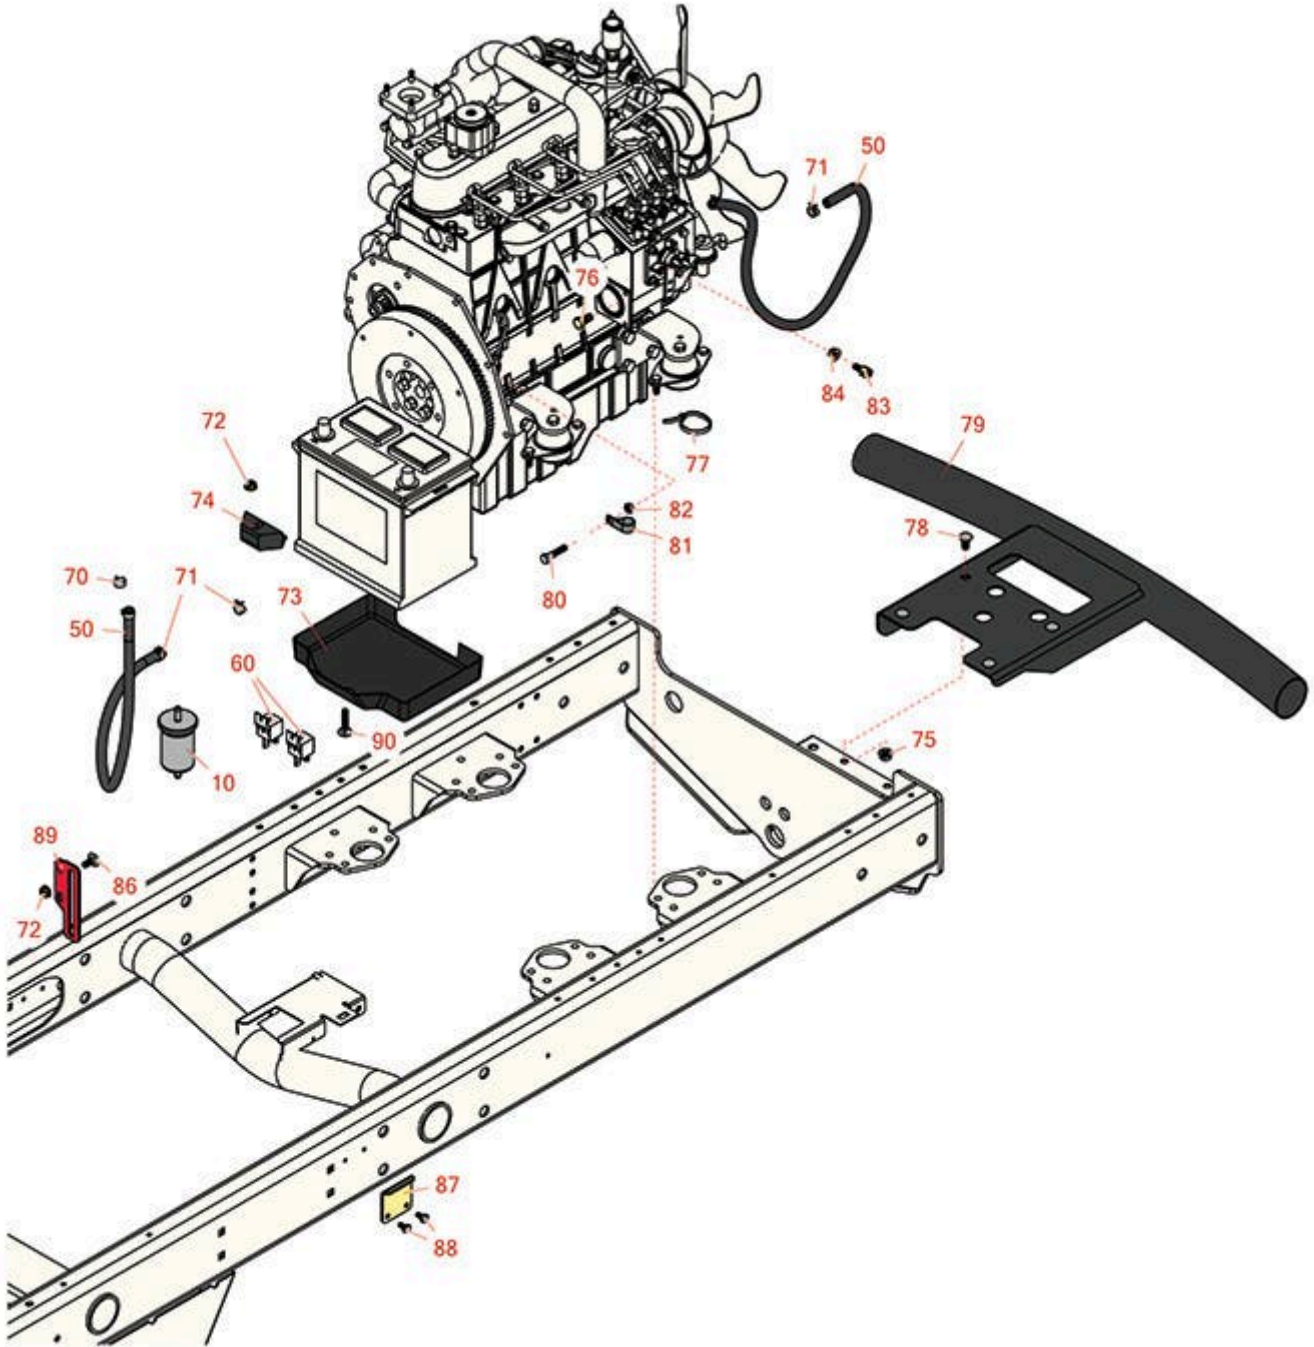

Replaces Toro Reelmaster 5410G Parts

Traction Unit - Models 03608 & 03673

Fuel System, Battery & Bumper

All original equipment manufacturers names and part numbers are used for identification purposes only, and we are in no way implying that our products are original equipment parts. Prices subject to change without notice.

Replaces Toro Reelmaster 5410G Parts

Traction Unit - Models 03608 & 03673

Fuel System, Battery & Bumper

Item No	R&R Part No.	OEM Part No.	Description	Qty Req	Order Quantity
10	RX1258143012	108-3828, 98-7612	Kubota Fuel Filter	1	
Filters					
10	RRF10520		SilverGuard Fuel Filter	1	
Hoses					
50	R110-3257	110-3257, 63-7630	Hose-Fuel	2	
Gauges and Controls					
60	R99-7435	99-7435	Relay - 70 Amp	2	
Other Parts Available					
70	R2412-146	2412-146	Hose Clamp	1	
71	R92-2379	92-2379	Clamp - Hose	5	
72	R104-8300	104-8300, 104-8300, 119-4041	Locknut - 5/16-18 Flanged Y/Zinc	18	
73	R99-3513	99-3513	Tray - Battery	1	
74	R66-2490	66-2490	Retainer - Battery	1	
75	R104-8301	104-8301, 104-9301, 109-6658, 133-7570	Locknut - 3/8-16 Nylon Flanged	4	
76	R63-7790	42-9300, 63-7790	Bolt - Hex HD M10x1.25x20mm	1	
77	R3290-378	30-1740, 3290-378, 52-6570, 60-4340	Cable Tie	1	

Replaces Toro Reelmaster 5410G Parts

Traction Unit - Models 03608 & 03673

Fuel System, Battery & Bumper

Item No	R&R Part No.	OEM Part No.	Description	Qty Req	Order Quantity
78	R3231-21	3231-21	Screw - 3/8-16 x 3/4 Carriage	4	
79	R110-8951-03	110-8951-03	Bumper Assy	1	
80	R322-17	322-17	Bolt	1	
81	R2412-41	2412-41	Clamp	1	
82	R3296-29	1-804256, 3290-357, 3296-29, 915662P	Locknut - 5/16-18 ESNA	1	
83	R98-9311	98-9311	Swivel-Throttle	1	
84	R32128-16	32128-16	Locknut - 5/16-24 Flanged Top	1	
86	R3230-1	01-173-0506, 3230-1, 3230-20, 900037P	Bolt - Carriage 5/16-18 x 3/4	2	
87	R110-8972	110-8972	Hook-Latch	1	
88	R12-3270	12-3270, 30-0700, 32104-17, 9266714, Aug-80	Bolt - Hex Washer 1/4-20 x 1/2	2	
89	R108-7584-01	108-7584-01	Plate-Guide, Rod	1	
90	R3230-6	3230-6	Bolt - Carriage	1	