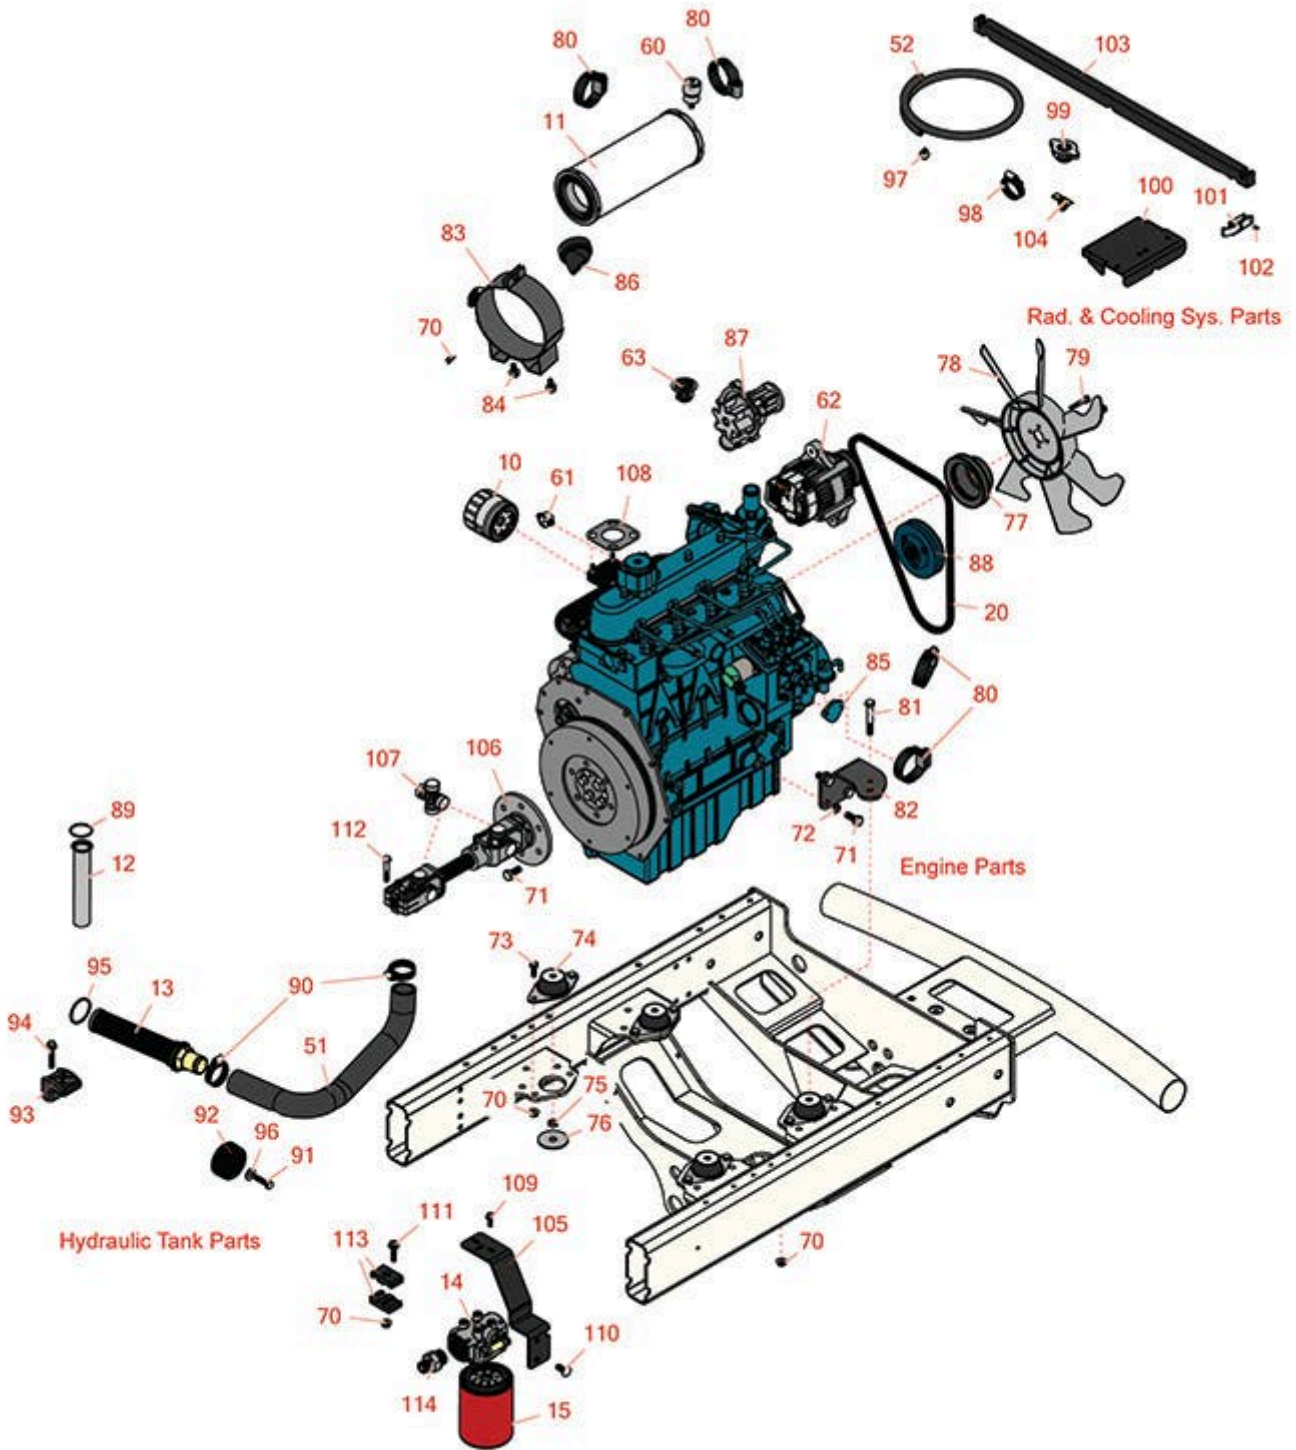

Replaces Toro Reelmaster 5410G Parts

Traction Unit - Models 03608 & 03673

Engine Mounting, Intake & Exhaust

All original equipment manufacturers names and part numbers are used for identification purposes only, and we are in no way implying that our products are original equipment parts. Prices subject to change without notice.

Replaces Toro Reelmaster 5410G Parts

Traction Unit - Models 03608 & 03673

Engine Mounting, Intake & Exhaust

Item No	R&R Part No.	OEM Part No.	Description	Qty Req	Order Quantity
20	RX1628297010	127-0426, 98-9676	Kubota V-Belt	1	
Hoses					
51	R108-1685	108-1685	Hose - Formed	1	
52	R110-3257	110-3257, 63-7630	Hose-Fuel	1	
Gauges and Controls					
60	R93-9164	93-9164	Indicator - Service - Air Filter	1	
61	RX1545139012	98-91416, 98-9416	Kubota Sensor - Oil Pressure	1	
62	R121-3811	121-3811	Alternator Assy	1	
63	RX1943473014	105-2881, 98-7438, 98-7778, 98-9715	Kubota Thermostat Assy	1	
Other Parts Available					
70	R104-8300	104-8300, 104-8300 , 119-4041	Locknut - 5/16-18 Flanged Y/Zinc	18	
71	R43-0090	43-0090, 95-8812	Bolt - 10mm x 1.25 x 25 Hex HD	13	
72	R48-9590	01-176-0040, 42-9600, 48-9590, 48-9690, 63-7780	Washer - Lock 10mm	13	
73	R322-4	322-4, 3290-115, 908018P	Bolt - Hex HD 5/16-18 x 7/8	8	