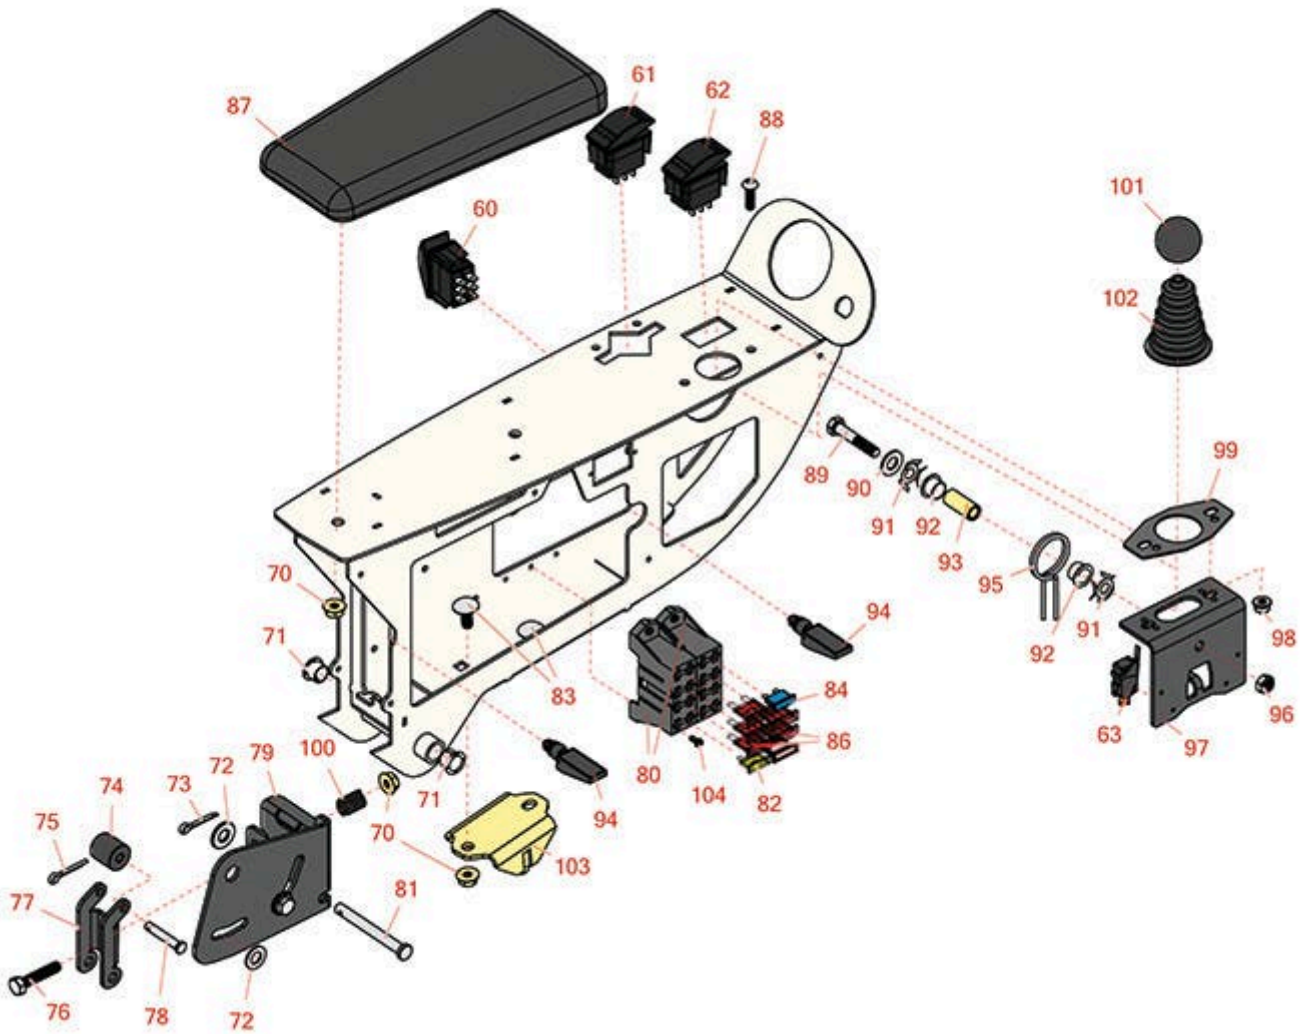

# Replaces Toro Reelmaster 5410G Parts

Traction Unit - Models 03608 & 03673

Console & Control Arm

All original equipment manufacturers names and part numbers are used for identification purposes only, and we are in no way implying that our products are original equipment parts. Prices subject to change without notice.

# Replaces Toro Reelmaster 5410G Parts

Traction Unit - Models 03608 & 03673

Console & Control Arm

Item No	R&R Part No.	OEM Part No.	Description	Qty Req	Order Quantity
<b>Gauges and Controls</b>					
60	<b>R95-8999</b>	95-8999	Switch - Headlight	1	
61	<b>R100-1535</b>	100-1535, 100-8492	Switch	1	
62	<b>R105-4232</b>	105-4232	Switch - Enable-Disable	1	
63	<b>R108-6496</b>	108-6496	Micro Switch w/Boot	2	
<b>Other Parts Available</b>					
70	<b>R104-8300</b>	104-8300, 104-8300 , 119-4041	Locknut - 5/16-18 Flanged Y/Zinc	5	
71	<b>R256-257</b>	256-257, 256-295	Nyliner Bushing	2	
72	<b>R453009</b>	01-166-0400, 24-10-BD, 24-9-AD, 32-9650, 3256-2, 3256-23, 3256-3, 3256-67, 3290-217, 3556-3, 4-2390, 7-0152	Washer - Flat 5/16 SAE	2	
73	<b>R3272-10</b>	01-151-0120, 105-7512, 3272-10, N/A	Pin - Cotter 1/8 x 3/4	1	
74	<b>R110-8856</b>	110-8856	Spacer	1	
75	<b>R3272-1</b>	3272-1, 3272-51, 352-111, 352-142, 58-1480	Pin-Cotter	1	