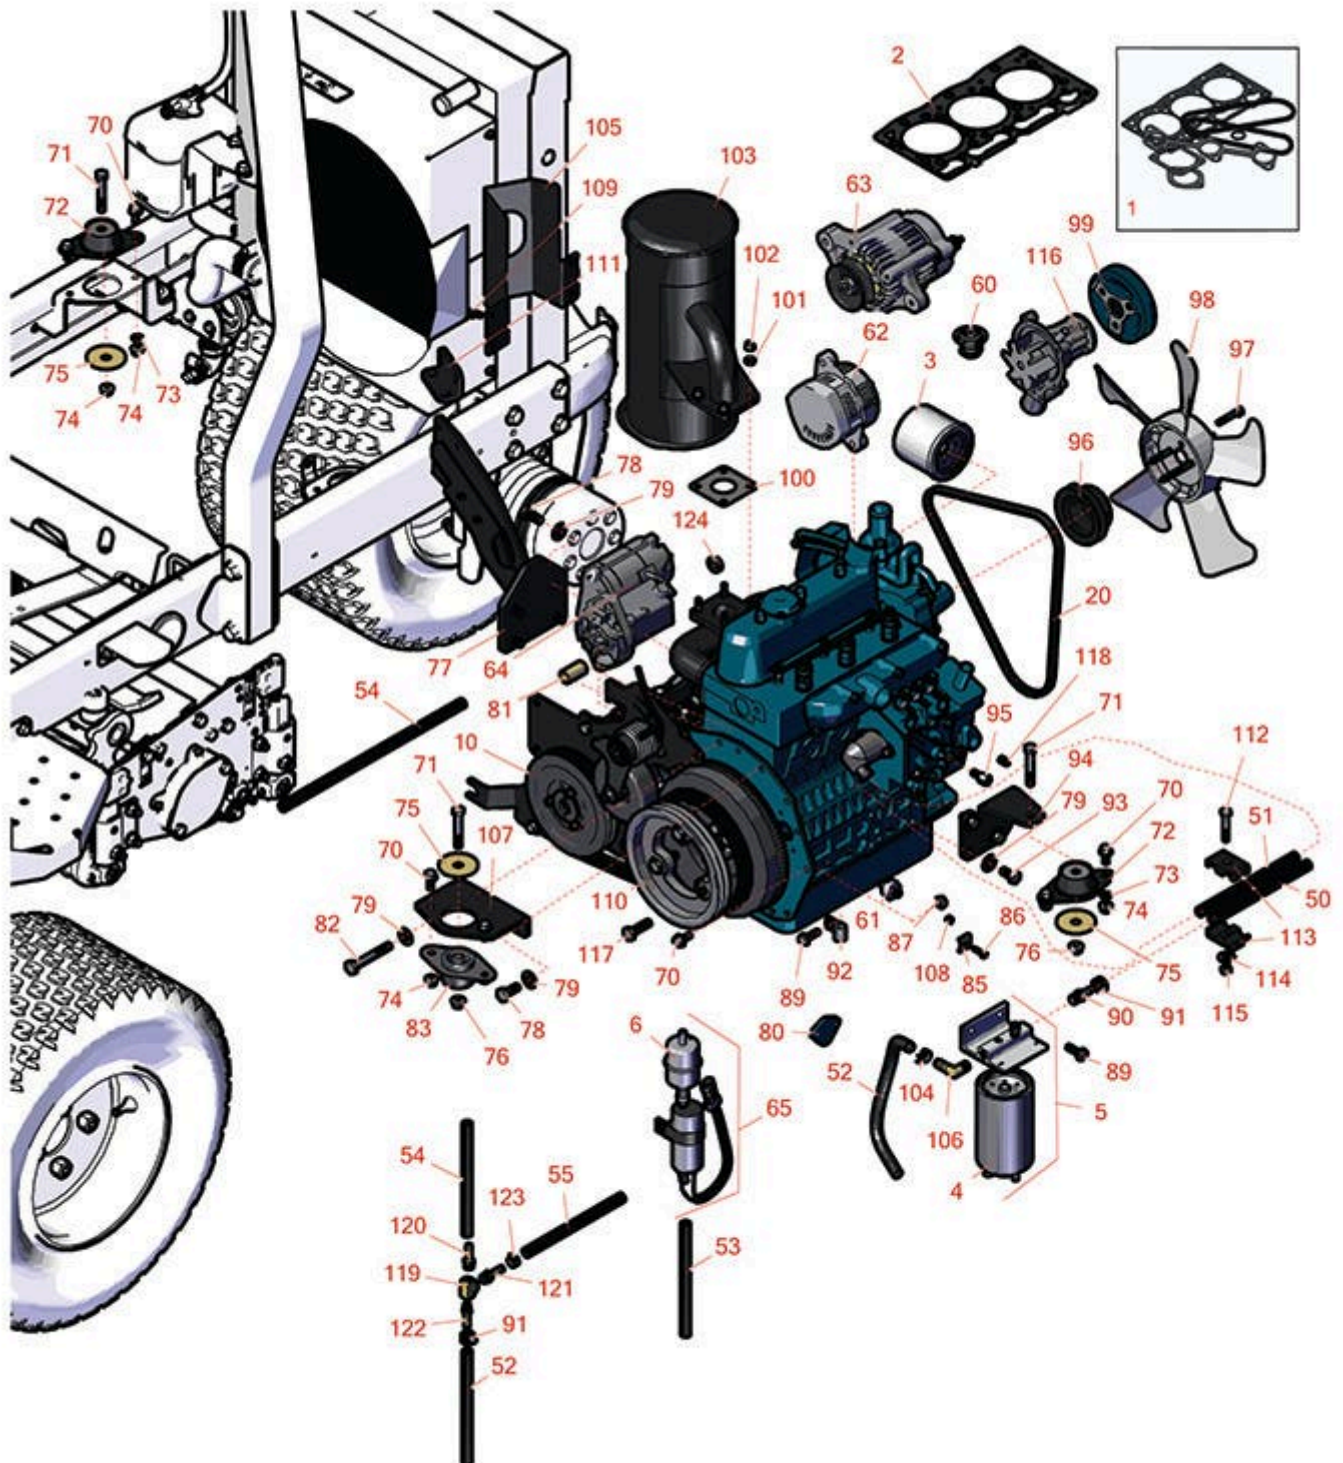

# Replaces Toro Reelmaster 3100-D Parts

Traction Unit - Model 03171  
Engine

All original equipment manufacturers names and part numbers are used for identification purposes only, and we are in no way implying that our products are original equipment parts. Prices subject to change without notice.

# Replaces Toro Reelmaster 3100-D Parts

Traction Unit - Model 03171  
Engine

Item No	R&R Part No.	OEM Part No.	Description	Qty Req	Order Quantity
<b>Overhaul Kit</b>					
1	<b>R107-7848</b>	107-7848	Upper Gasket Kit	1	
2	<b>R108-6573</b>	108-6573	Gasket - Cylinder Head	1	
<b>Filters</b>					
3	<b>RX7000074034</b>	99-8384	Kubota Oil Filter	1	
3	<b>RRF10625</b>	99-8384	SilverGuard Oil Filter	1	
3	<b>R42-9030</b>	104-5167, 108-3841, 127-0511, 42-9030, 67-4330, 98-9651	Baldwin Oil Filter - Engine	1	
3	<b>RRF10606</b>	108-3841, 67-4330, 98-9651	SilverGuard Oil Filter - 2 3/4" Long	1	
3	<b>RRF10607</b>	104-5167, 108-3841, 42-9030, 99-8384	SilverGuard Oil Filter - 3 3/4" Long	1	
4	<b>R110-9049</b>	110-9049	Donaldson Fuel Filter - Spin On	1	
4	<b>RRF10515</b>	105-8045, 108-3854, 110-9049	SilverGuard Fuel Filter	1	
5	<b>R110-9044</b>	110-9044, 125-2914	Donaldson Water/Fuel Seperator Assy	1	
6	<b>R112-7836</b>	112-7836, RR ONLY	Baldwin Fuel Filter - in Line	1	
<b>Engine</b>					

# Replaces Toro Reelmaster 3100-D Parts

Traction Unit - Model 03171  
Engine

Item No	R&R Part No.	OEM Part No.	Description	Qty Req	Order Quantity
10	<b>RX1J99500000</b>	104-4899, 107-7830, 112-9906, 138-6905	Kubota Engine D1105 E	1	