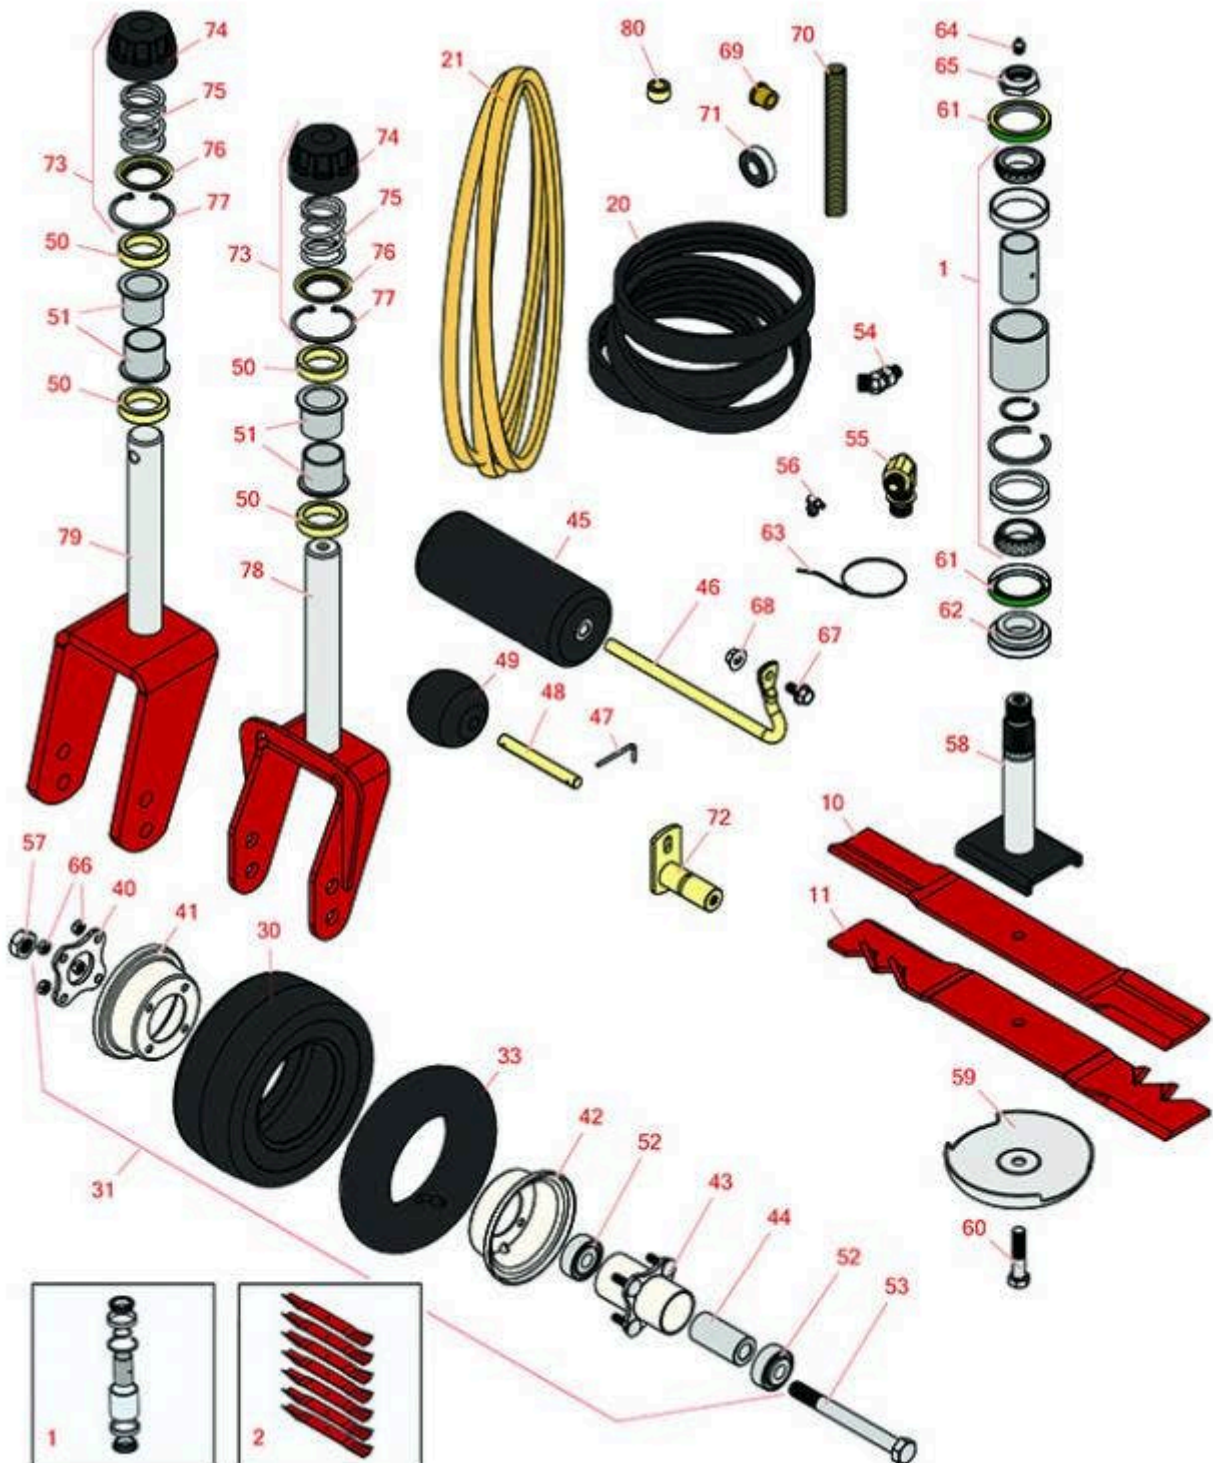

Replaces Toro Groundsmaster 455-D

Parts

Rotary Deck

126in Quadfloat Mower - Model 30402 & 30450

All original equipment manufacturers names and part numbers are used for identification purposes only, and we are in no way implying that our products are original equipment parts. Prices subject to change without notice.

Replaces Toro Groundsmaster 455-D Parts

Rotary Deck

126in Quadfloat Mower - Model 30402 & 30450

Item No	R&R Part No.	OEM Part No.	Description	Qty Req	Order Quantity
---------	--------------	--------------	-------------	---------	----------------

21	R100-2588	100-2588	V-Belt - B-Section	2	
----	------------------	----------	--------------------	---	--

Tires & Wheels

30	R93-4243	93-4243	Tire - 10x3.50-4 (8 Ply) Pneu	4	
----	-----------------	---------	-------------------------------	---	--

30	R150591	150591	Tire - 10x3.50-4 (8 Ply) Foam Filled	4	
----	----------------	--------	--------------------------------------	---	--

31	R93-4240	69-6930, 85-6420, 92-1654, 93-4240	Wheel - Pneu. Assy 10x3.50-4	4	
----	-----------------	---	------------------------------	---	--