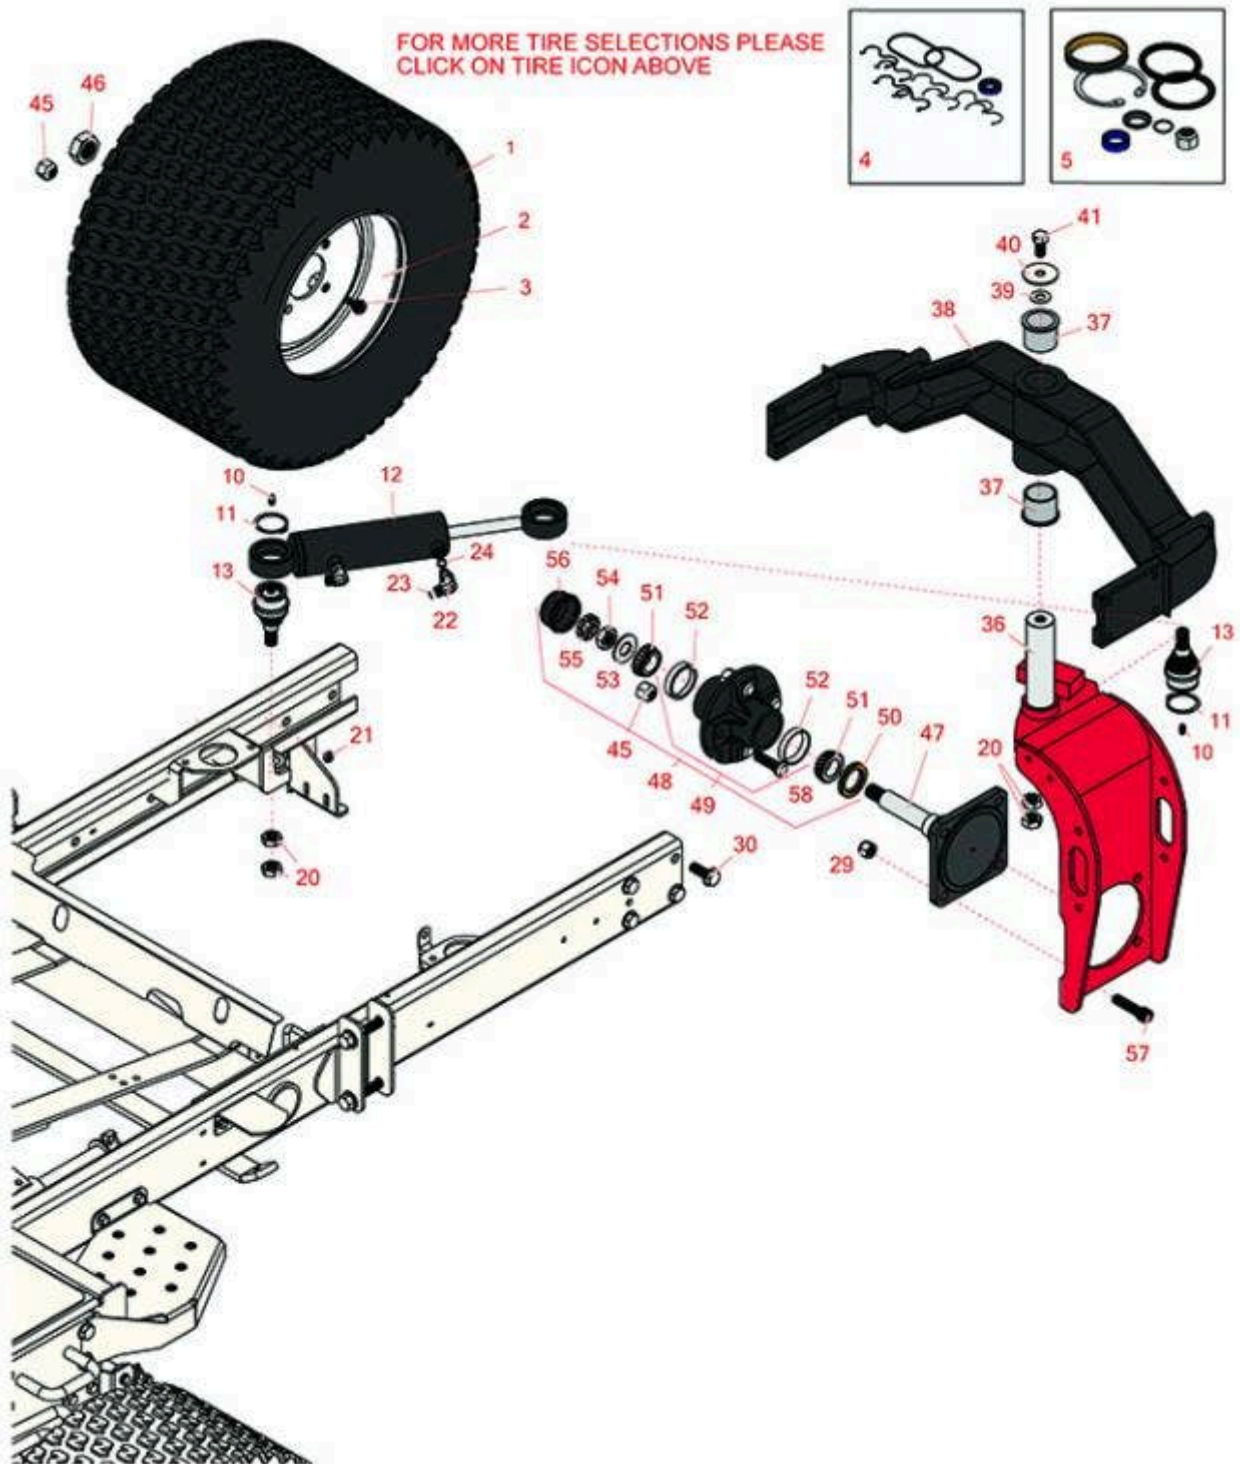

Replaces Toro Groundsmaster 3505-D Parts

Traction Unit - Model 30826 & 30849
Rear Fork & Wheel

All original equipment manufacturers names and part numbers are used for identification purposes only, and we are in no way implying that our products are original equipment parts. Prices subject to change without notice.

Replaces Toro Groundsmaster 3505-D Parts

Traction Unit - Model 30826 & 30849
Rear Fork & Wheel

Item No	R&R Part No.	OEM Part No.	Description	Qty Req	Order Quantity
---------	--------------	--------------	-------------	---------	----------------

Tires

1	RCT511116	115-1572	Tire - 20x10.00-10 Nhs (4 Ply) Carlisle Turf Saver	1	
2	R117-5129	117-5129	Wheel - 10 x 7	1	

Tech Note: Fits Models 30826/30849:

3	R232-27	232-27, 232-31	Stem - Valve w/ Cap	1	
---	----------------	-------------------	---------------------	---	--

Replaces Toro Groundsmaster 3505-D Parts

*Traction Unit - Model 30826 & 30849
Rear Fork & Wheel*

Item No	R&R Part No.	OEM Part No.	Description	Qty Req	Order Quantity
20	R443828	01-191-1018, 3214, 3220-6, 443828, 915089P	Nut - 5/8-18 Hex	4	
<i>Tech Note: Fits up to 2016:</i>					
21	R3296-29	1-804256, 3290-357, 3296-29, 915662P	Locknut - 5/16-18 ESNA	2	
22	R340-132	340-132	Hydraulic Fitting - 90 Deg	2	
23	R237-21	237-21, 327-21	O-Ring	2	
24	R237-22	107-8844, 237-22, 237-78	O-Ring	2	
29	RF5003	32127-29, 32131-5, 32132-5, 3296-23	Locknut - ESNA 1/2-13	4	
30	R3234-38	3234-38	Bolt - Flanged Hex 1/2-13 x 1-1/4	8	
<i>Tech Note: Fits Models 30807/30839/30843:</i>					
36	R95-8905-01	95-8905, 95-8905-01	Fork-Rear	1	
37	R95-8805	95-8805	Bushing - Flanged 1 1/2 in ID	2	
38	R107-7828	107-7828, 107-7828-03, 18-3979-03	Rear Frame Casting Assy	1	
<i>Tech Note: Incl #37 & 10:</i>					
39	R3255-2	3255-2	Washer - Lock - Ext	1	
40	R75-7730	75-7730	Washer - Thrust	1	