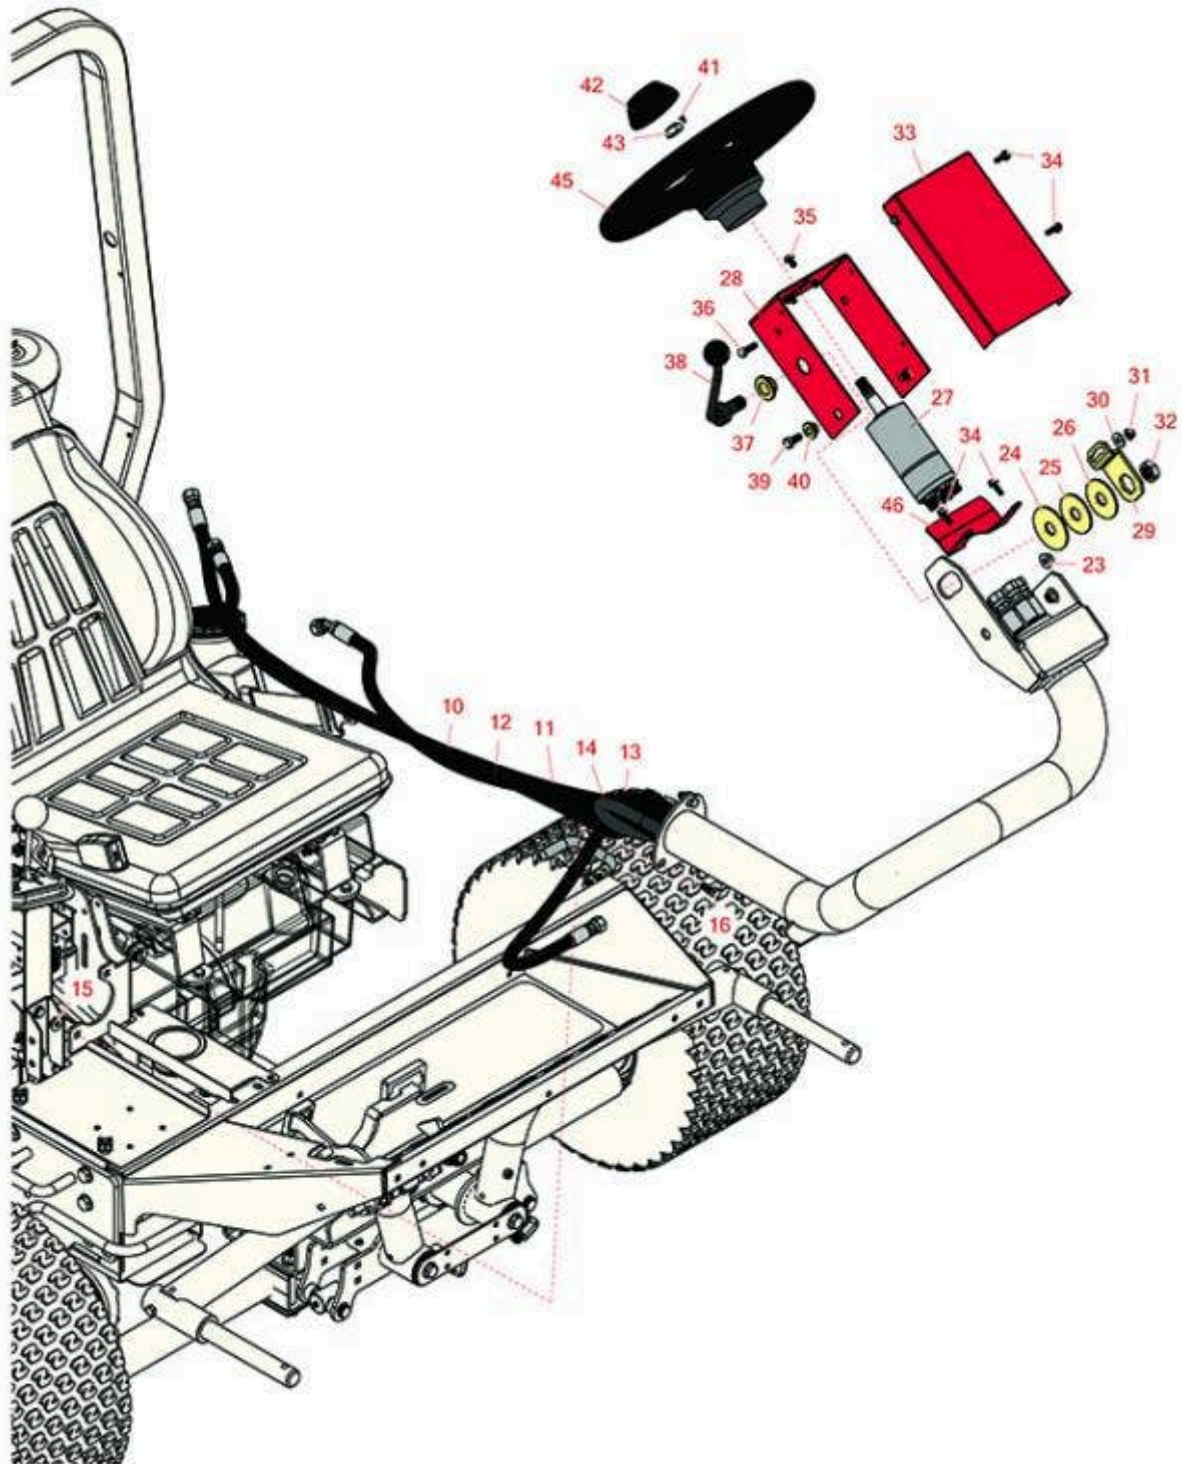

Replaces Toro Groundsmaster 3505-D

Parts

Traction Unit - Model 30826 & 30849

Steering Column

All original equipment manufacturers names and part numbers are used for identification purposes only, and we are in no way implying that our products are original equipment parts. Prices subject to change without notice.

Replaces Toro Groundsmaster 3505-D Parts

*Traction Unit - Model 30826 & 30849
Steering Column*

Item No	R&R Part No.	OEM Part No.	Description	Qty Req	Order Quantity
Hoses					
10	R100-4893	100-4893	Hydraulic Hose Assy	1	
11	R100-4892	100-4892	Hydraulic Hose Assy	1	
12	R95-8846	95-8846	Hydraulic Hose Assy	1	
13	R95-8843	95-8843	Hydraulic Hose Assy	1	
14	R95-8842	95-8842	Hydraulic Hose Assy	1	
Other Parts Available					
15	R32128-43	30-8990, 32128-43, 3290-357	Nut - Flanged Whiz - 3/8-16	4	
16	R3234-11	3234-11	Bolt - Hex Washer HD	4	
23	R32128-21	32128-21	Locknut - Flanged 3/8-16 Whiz Top Lock	2	
24	R31-0390	31-0390	Disc- Friction	1	
25	R82-9010	82-9010	Disc - Friction	1	
26	R80-2930	80-2930	Washer - Flat	1	
27	R104-5180	104-5180	Valve - Steering	1	
28	R104-5185-01	104-5185-01	Bracket - Steering Valve	1	
29	R80-2880	80-2880	Bracket - Tilt	1	

Replaces Toro Groundsmaster 3505-D Parts

*Traction Unit - Model 30826 & 30849
Steering Column*

Item No	R&R Part No.	OEM Part No.	Description	Qty Req	Order Quantity
30	R453009	01-166-0400, 24-10-BD, 24-9-AD, 32-9650, 3256-2, 3256-23, 3256-3, 3256-67, 3290-217, 3556-3, 4-2390, 7-0152	Washer - Flat 5/16 SAE	1	
31	R32128-44	32128-44	Nut	1	
32	R3218-7	01-158-0560, 01-191-1210, 3218-7	Nut - Jam	1	
33	R95-8794-01	95-8794, 95-8794-01	Cover - Valve - Steering	1	
34	R32144-10	32140-81, 32144-10, 32144-3, 34-140-AMVD	Bolt - 1/4-20 x 3/4 Serrated Hx Wshr	6	
35	R33103-012	33103-012	Bolt - Flanged Hx HD	4	
36	R322-5	01-178-0508, 20-26-AD, 20-26-AGD, 30-9000, 322-5, 513341, 519755, 908019P, N/A	Bolt - Hex HD 5/16-18 x 1	1	
37	R99-3502	99-3502	Boss	1	
38	R95-8798-03	95-8798, 95-8798-03	Lever - Steering	1	