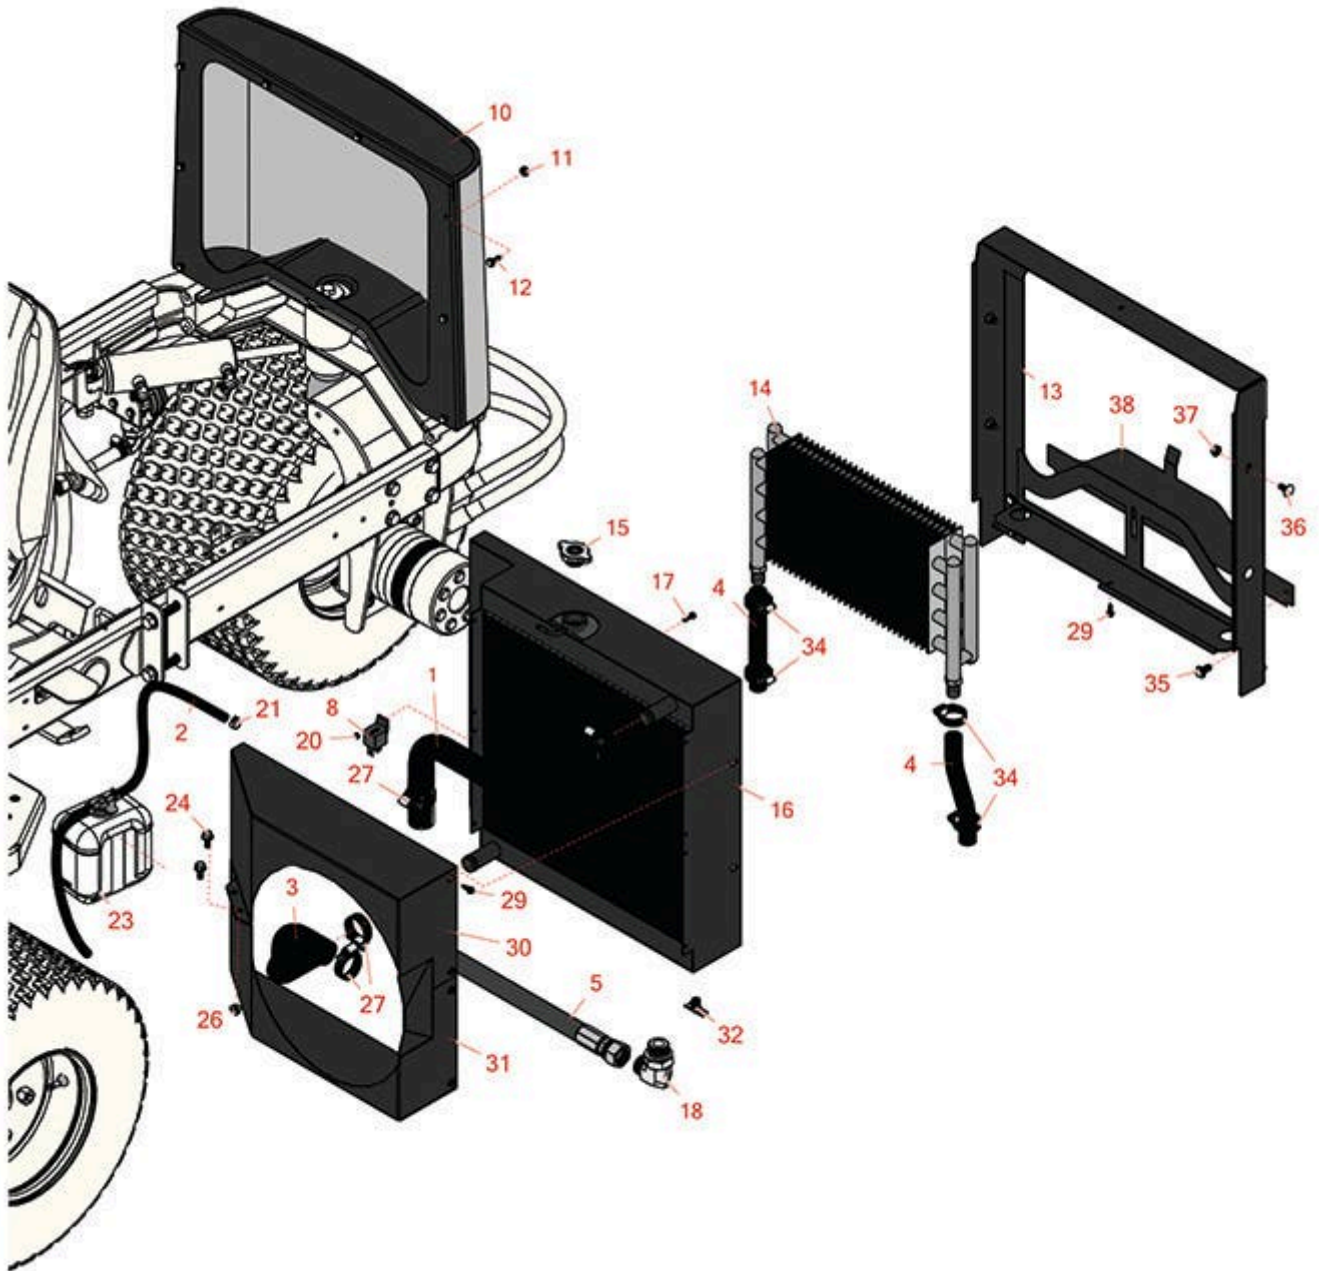

Replaces Toro Groundsmaster 3505-D Parts

*Traction Unit - Model 30826 & 30849
Radiator & Air Intake*

All original equipment manufacturers names and part numbers are used for identification purposes only, and we are in no way implying that our products are original equipment parts. Prices subject to change without notice.

Replaces Toro Groundsmaster 3505-D Parts

Traction Unit - Model 30826 & 30849
Radiator & Air Intake

Item No	R&R Part No.	OEM Part No.	Description	Qty Req	Order Quantity
---------	--------------	--------------	-------------	---------	----------------

Replaces Toro Groundsmaster 3505-D Parts

*Traction Unit - Model 30826 & 30849
Radiator & Air Intake*

Item No	R&R Part No.	OEM Part No.	Description	Qty Req	Order Quantity
<i>Tech Note: Fits Models 30839/30843/30826:</i>					
17	R32105-13	32105-13	Screw - Hx Was HD 10-32 x 3/4	1	
18	R340-142	340-142, 95-1692	Hydraulic Fitting - 90 Deg	1	
20	R3296-2	32127-10, 3296-2, 9157404	Nut - #10 Lock	1	
21	R92-2379	92-2379	Clamp - Hose	4	
23	RX1G64272400	104-9318, 105-3753, 98-9323, 98-9397	Kubota Tank - Reserve Assy	1	
24	R3234-5	3234-5, 62-3310	Bolt - 5/16-18x3/4 Hx Ser Was HD	2	
26	R445722	30-8980, 32128-2, 32128-20, 32128-20, 445722	Nut - Serrated Washer	2	
27	R2412-34	2412-34, 31-0120	Clamp - Hose .75-1.5	4	
29	R32104-116	32104-116	Screw - 12 x 1/2 Sheet Metal HswH	8	
30	R100-4885-03	100-4885-03	Shroud - Fan - Top	1	
31	R110-8798-03	100-4898-03, 110-8798-03	Shroud - Lower - Fan	1	
<i>Tech Note: Fits Models 30839/30843/30826:</i>					
32	R304-46	304-46	Draincock	1	