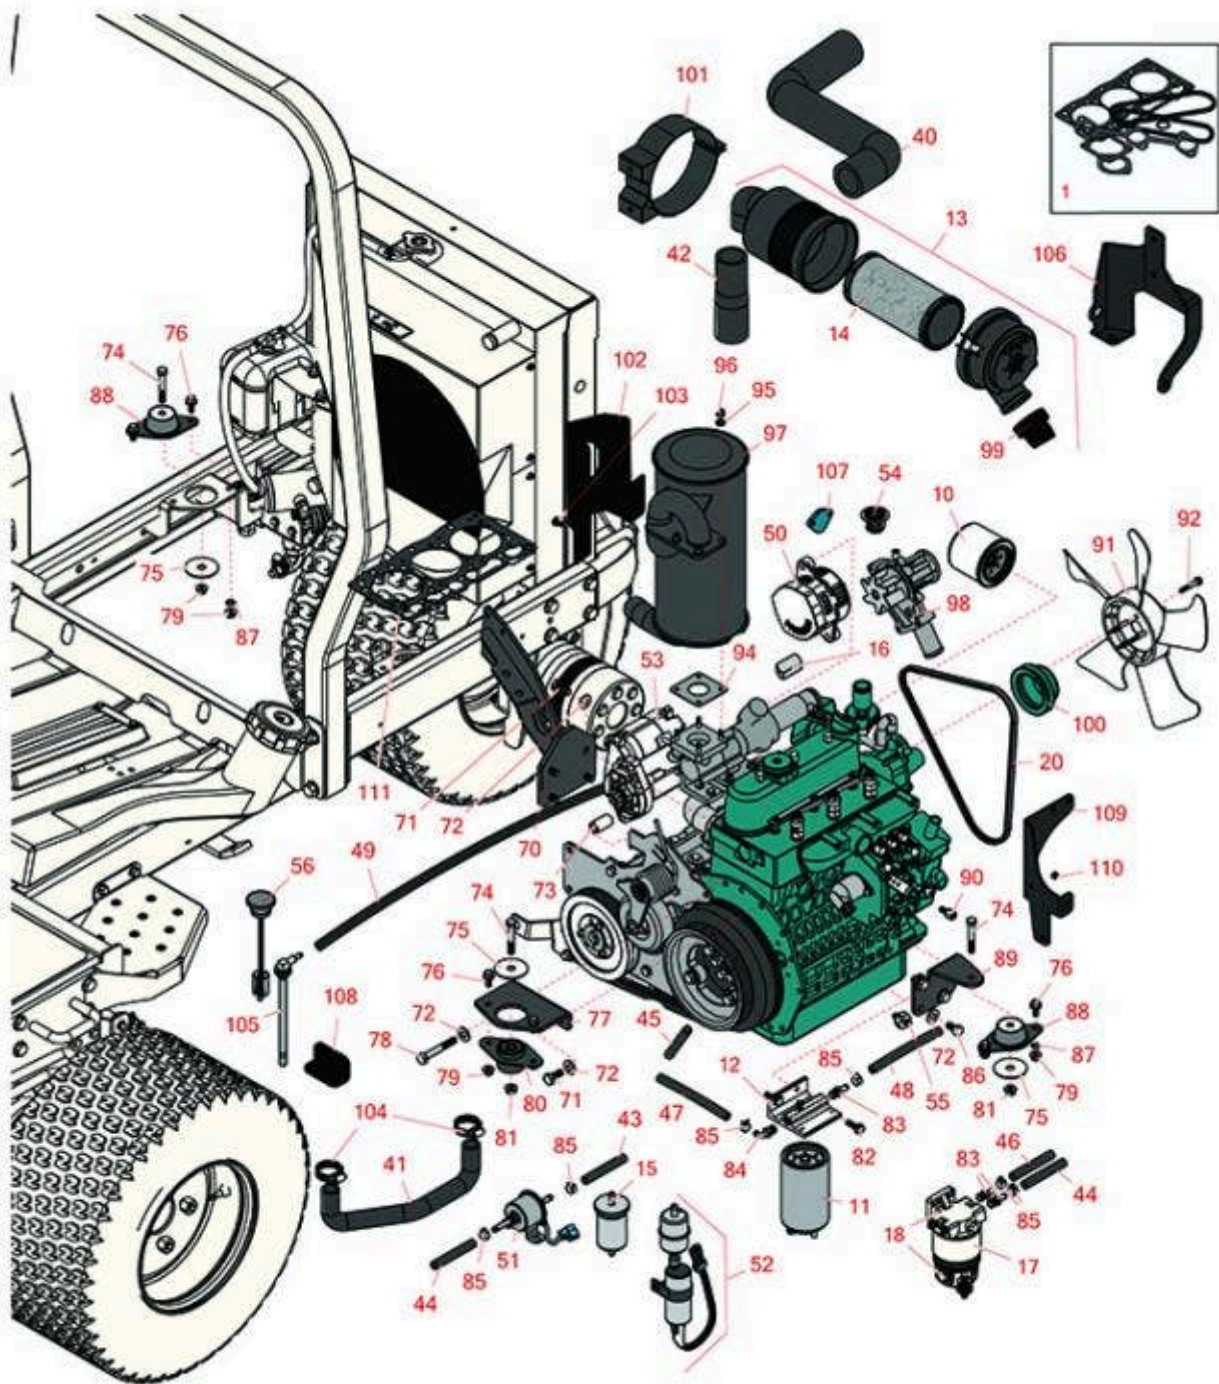

# Replaces Toro Groundsmaster 3505-D

## Parts

Traction Unit - Model 30826 & 30849  
Engine

All original equipment manufacturers names and part numbers are used for identification purposes only, and we are in no way implying that our products are original equipment parts. Prices subject to change without notice.