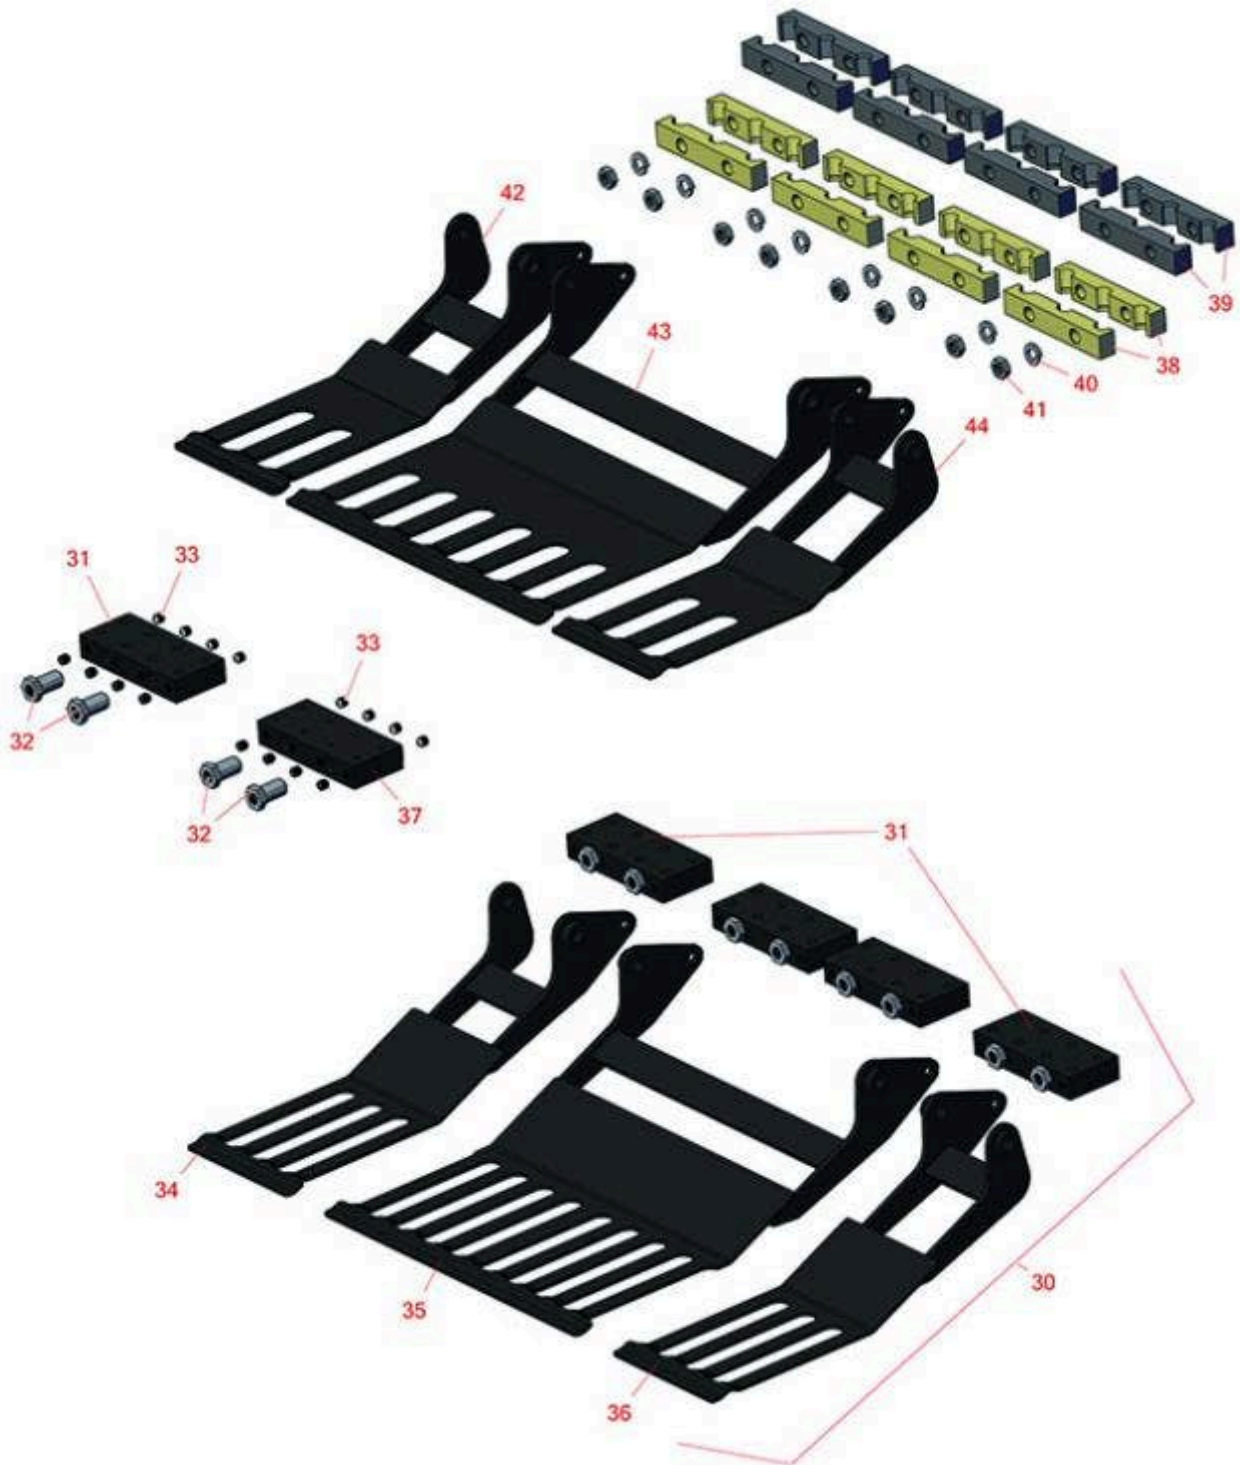

Replaces Toro Greens Aerator Parts

Aerating Unit
Tine Holders

All original equipment manufacturers names and part numbers are used for identification purposes only, and we are in no way implying that our products are original equipment parts. Prices subject to change without notice.

Replaces Toro Greens Aerator Parts

Aerating Unit

Tine Holders

Item No	R&R Part No.	OEM Part No.	Description	Qty Req	Order Quantity
---------	--------------	--------------	-------------	---------	----------------

R&R 32 Tine Holder Assembly

30	R150350		Kit - 32 Tine Holder	1	
<i>Detail Description: Includes: 1ea: R150353, R150354, R150355 Turf Hold-downs; 4ea R150351 Tine Holders & 8ea R150352 Nuts.:</i>					

31	R150351		Holder - 8 Tine	4	
----	----------------	--	-----------------	---	--

38	R59-2500	59-2500, 59-2500-03	Block - Tine 3/4 Mount Dia.	8	
----	-----------------	------------------------	-----------------------------	---	--

39	R62-4610	62-4610, 62-4610-03	Block - Tine 7/8 Mount Dia.	8	
----	-----------------	------------------------	-----------------------------	---	--