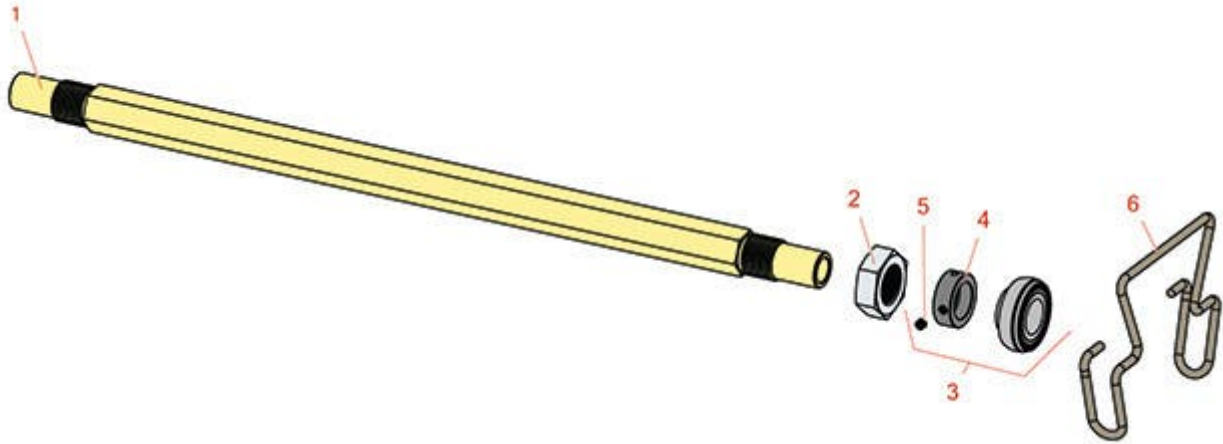

Replaces Toro Greensmaster TriFlex

3320 Parts

Tri-Roller Unit - Model 04722

Roller & Frame

All original equipment manufacturers names and part numbers are used for identification purposes only, and we are in no way implying that our products are original equipment parts. Prices subject to change without notice.

Replaces Toro Greensmaster TriFlex

3320 Parts

Tri-Roller Unit - Model 04722

Roller & Frame

Item No	R&R Part No.	OEM Part No.	Description	Qty Req	Order Quantity
1	R99-1611	99-1611	Shaft - Spiker	1	
2	R3220-18	3220-18, 67-5840	Nut - Jam V-Cut Shaft	2	
3	R71-1360	251-219, 251-253, 251-254, 251-320, 71-1360, 88-7880, 94-3405	Bearing	2	
4	R251-77	251-77	Collar - Bearing	1	
5	R3245-35	3245-35	Screw - Set 1/4-28 x 1/4	1	
6	R117-6706	117-6706	Clamp - Motor	1	