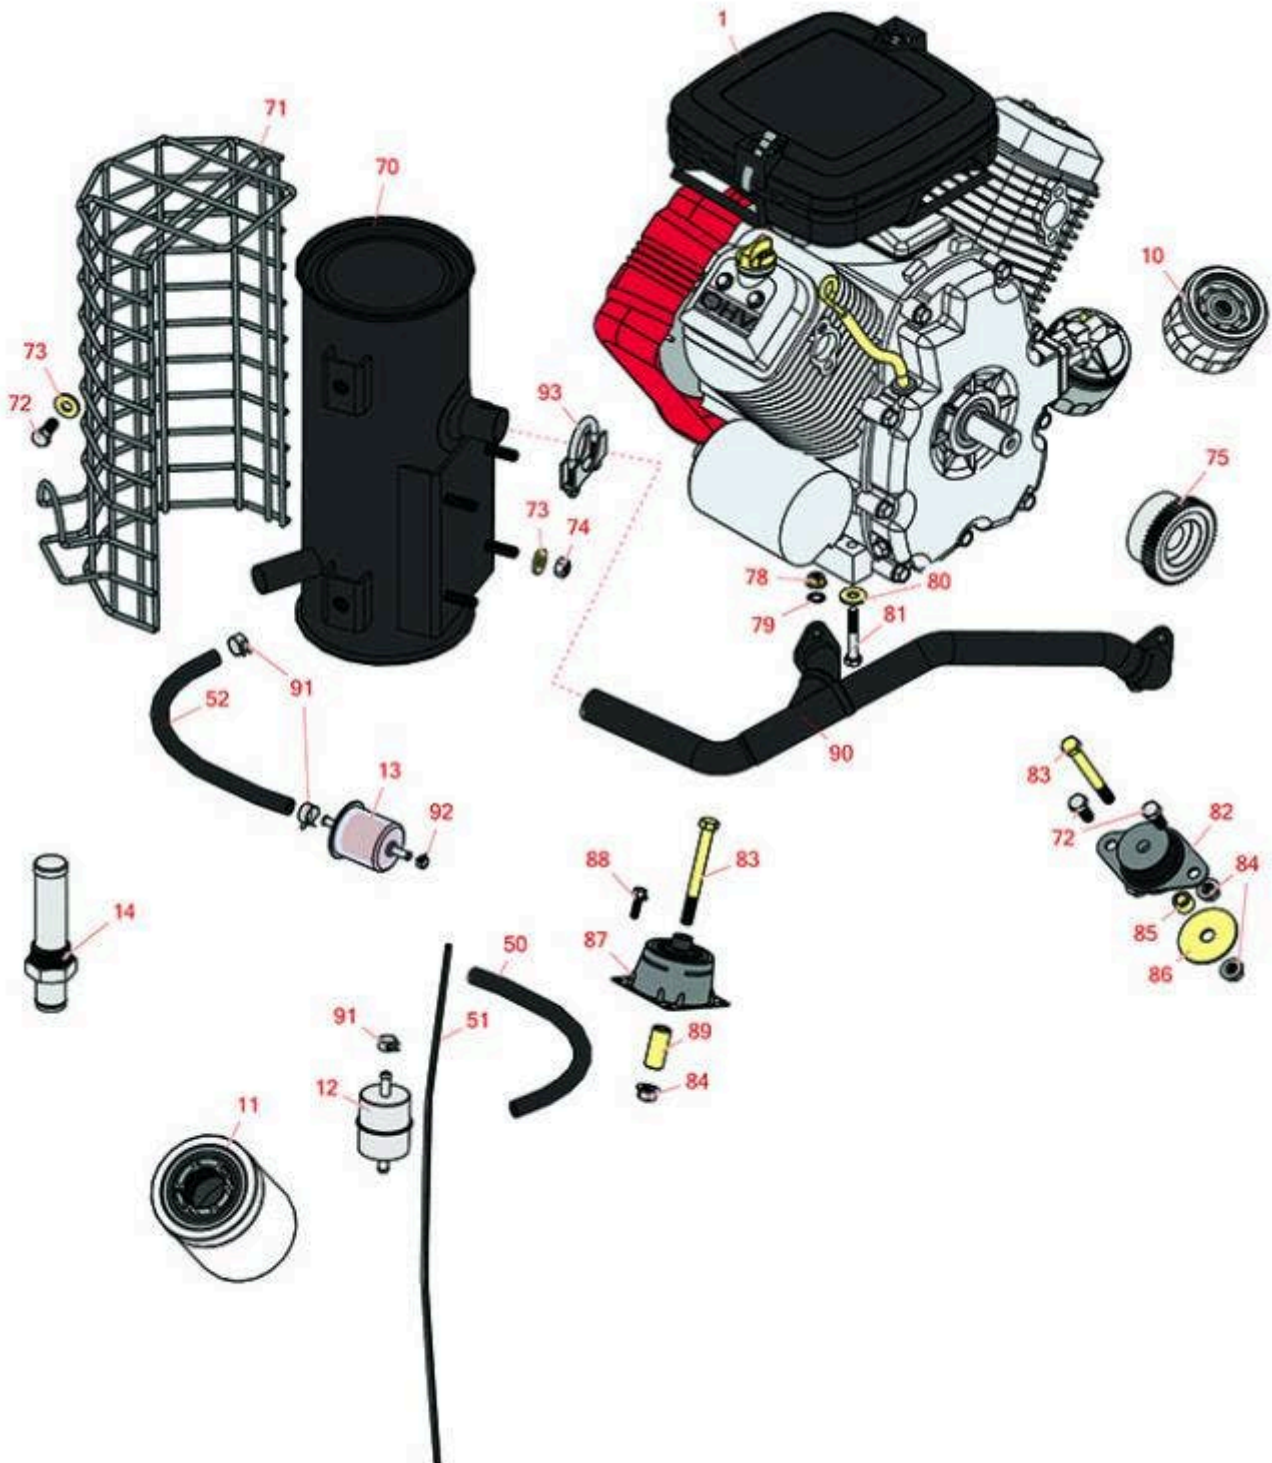

Replaces Toro Greensmaster TriFlex

3320 Parts

Traction Unit - Model 04530

Engine & Exhaust

All original equipment manufacturers names and part numbers are used for identification purposes only, and we are in no way implying that our products are original equipment parts. Prices subject to change without notice.

Replaces Toro Greensmaster TriFlex

3320 Parts

Traction Unit - Model 04530
Engine & Exhaust

Item No	R&R Part No.	OEM Part No.	Description	Qty Req	Order Quantity
Engines					
1	RS3854470208G2	121-6662, 139-6522	B-S Engine 21 Hp	1	
Filters					
10	RS492932S	107-7817, 492932	B-S Filter-Oil	1	
11	R108-5194	108-5194	Oil Filter - Hyd	1	
12	R825619	108-3832, 94-2690, 95-2926, 99-9404	Filter - Fuel	1	
13	R121-2583	121-2583	Filter - Fuel - Inline - Plastic	1	
14	R150549	112-0211	Strainer Assy	1	
Hoses					
50	R110-4110	104-4848, 110-4110, 54-8040	Hose-Fuel	1	
51	R119-8149	119-8149	Hose - Fuel	1	
52	R110-4105	110-4105	Fuel Hose	1	
Other Parts Available					
70	R110-4001	110-4001	Muffler	1	
71	R112-0291	112-0291	Shield - Muffler	1	

Replaces Toro Greensmaster TriFlex

3320 Parts

Traction Unit - Model 04530
Engine & Exhaust

Item No	R&R Part No.	OEM Part No.	Description	Qty Req	Order Quantity
72	R400260	01-178-0605, 18-4100, 19-8270, 323-3, 323-33, 323-34, 323-5, 3235-5	Bolt - Hex HD 3/8-16 x 7/8	4	
73	R100-4852	100-4852	Washer - Hardened	8	
74	R32152-2	32152-2, Jul-06	Nut-Lock, Cone	4	
75	R119-4418	119-4418	Coupling	1	
78	R104-8300	104-8300, 104-8300 , 119-4041	Locknut - 5/16-18 Flanged Y/Zinc	4	
79	R3255-8	3255-8	Washer - Lock 5/16 Ext	1	
80	R87-8640	87-7510, 87-8640	Washer - Flat	4	
81	R322-10	20-30-AD, 24-7180, 322-10, 322-10 , 3223-6, 513347	Bolt - Hex HD 5/16-18 x 2	4	
82	R131-1821	131-1821, 53-9680	Mount - Engine	1	
83	R323-15	01-150-1460, 01-178-0628, 323-15	Bolt - Hex HD 3/8-16 x 3-1/2 GR5	3	
84	R104-8301	104-8301, 104-9301, 109-6658, 133-7570	Locknut - 3/8-16 Nylon Flanged	7	
85	R52-2480	52-2480	Spacer - Wheel	1	