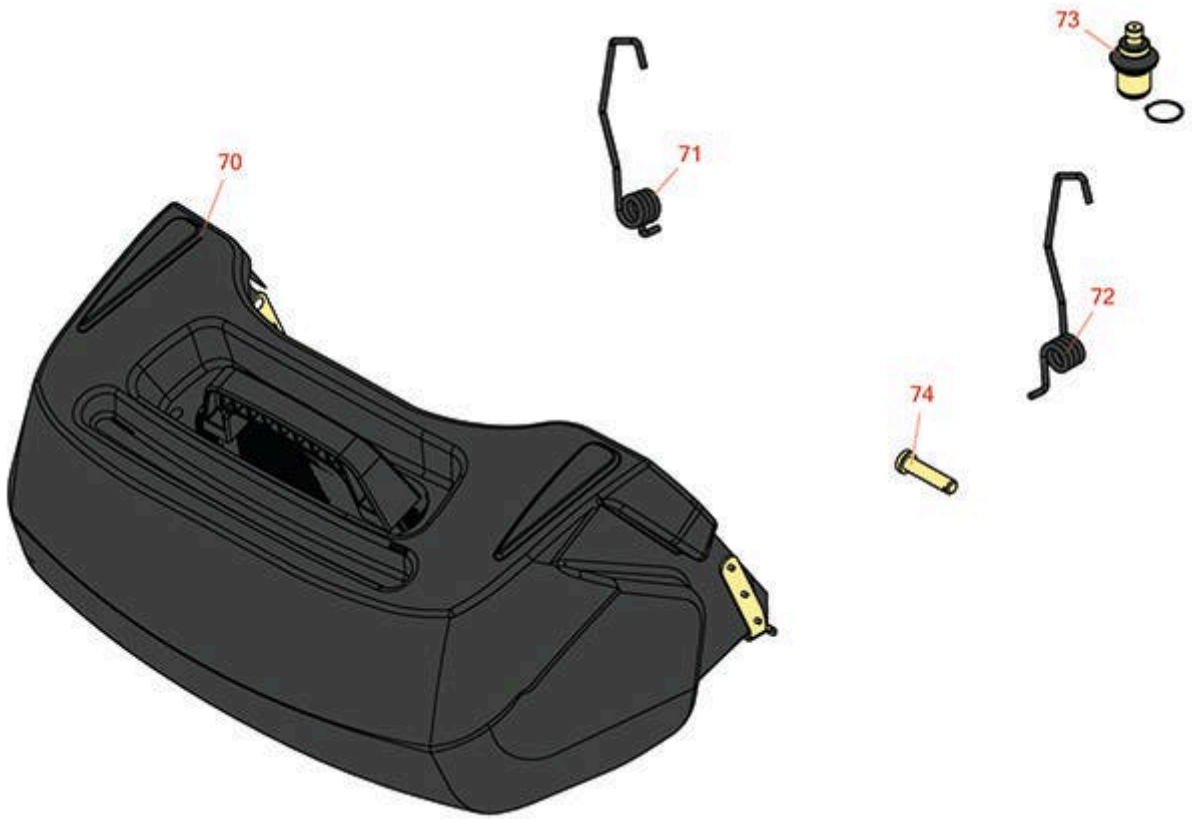

Replaces Toro Greensmaster TriFlex

3320 Parts

Traction Unit - Model 04530

Grass Basket and Suspension

All original equipment manufacturers names and part numbers are used for identification purposes only, and we are in no way implying that our products are original equipment parts. Prices subject to change without notice.

Replaces Toro Greensmaster TriFlex

3320 Parts

Traction Unit - Model 04530

Grass Basket and Suspension

Item No	R&R Part No.	OEM Part No.	Description	Qty Req	Order Quantity
---------	--------------	--------------	-------------	---------	----------------