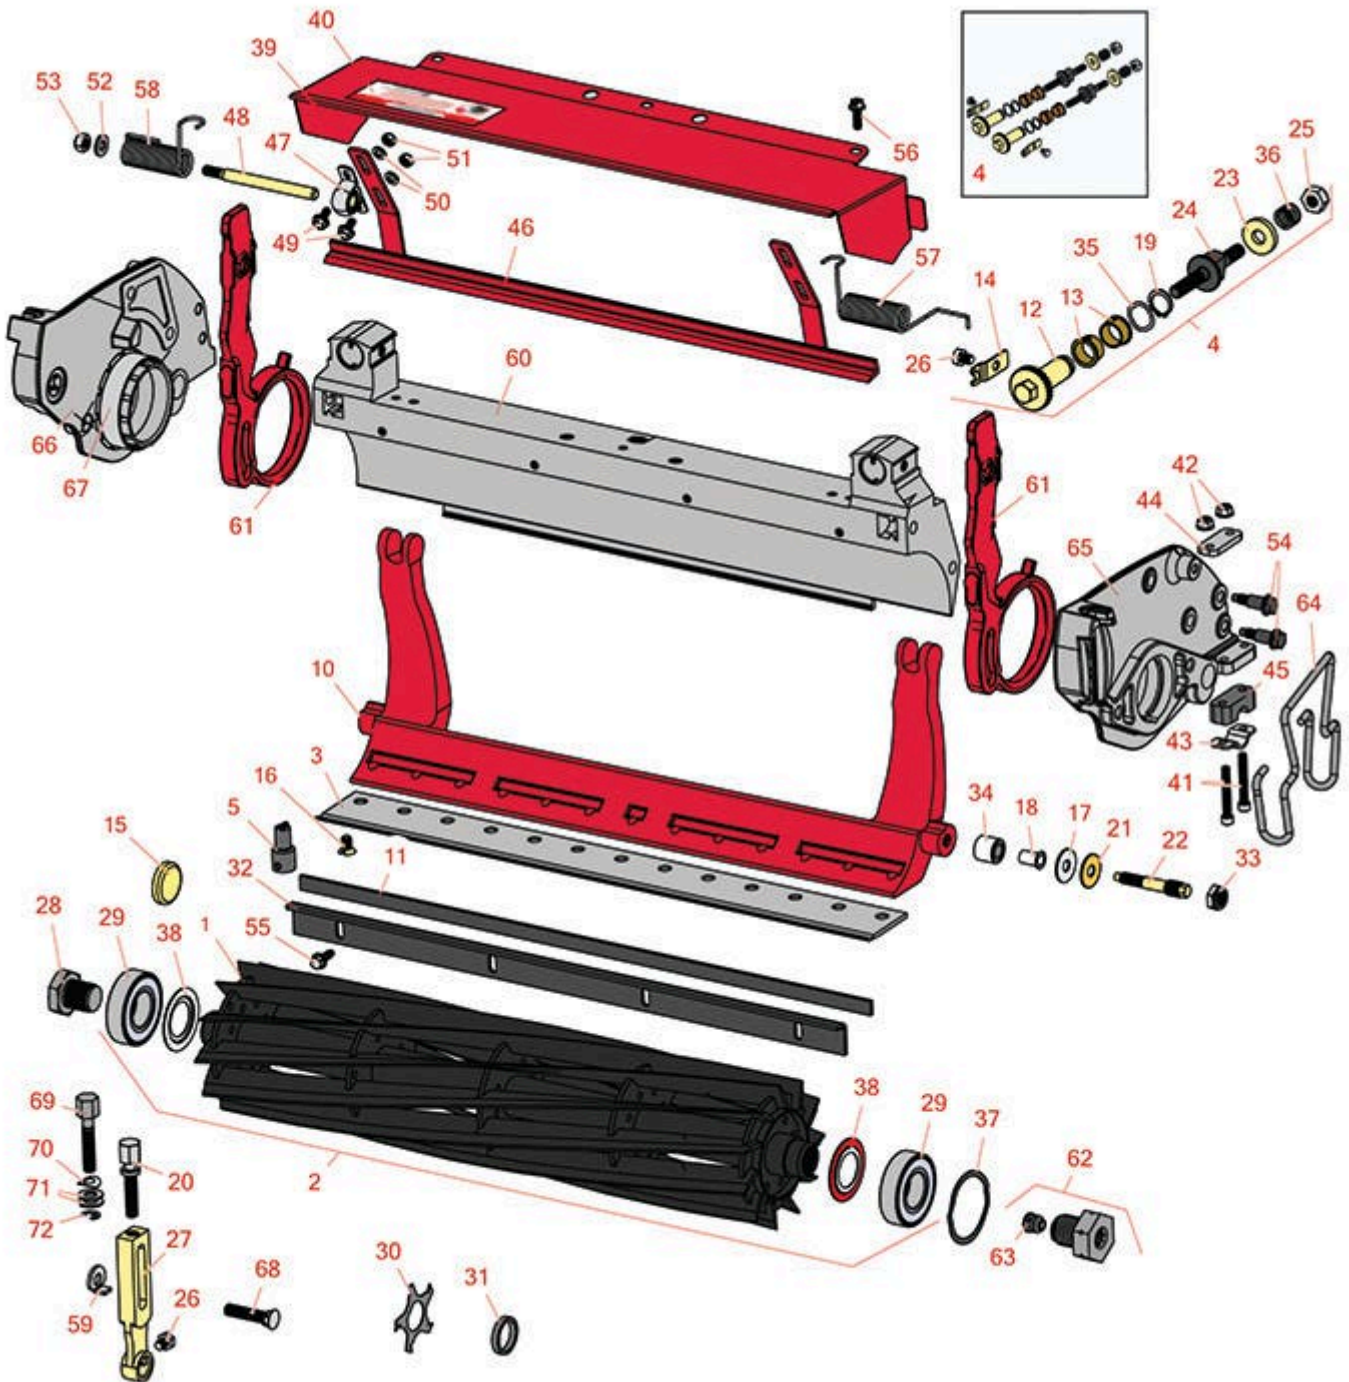

Replaces Toro Greensmaster TriFlex

3320 Parts

DPA Cutting Unit - Models 04651, 04653 & 04655
Reel & Bedknife

All original equipment manufacturers names and part numbers are used for identification purposes only, and we are in no way implying that our products are original equipment parts. Prices subject to change without notice.

Replaces Toro Greensmaster TriFlex

3320 Parts

DPA Cutting Unit - Models 04651, 04653 & 04655
Reel & Bedknife

Item No	R&R Part No.	OEM Part No.	Description	Qty Req	Order Quantity
---------	--------------	--------------	-------------	---------	----------------