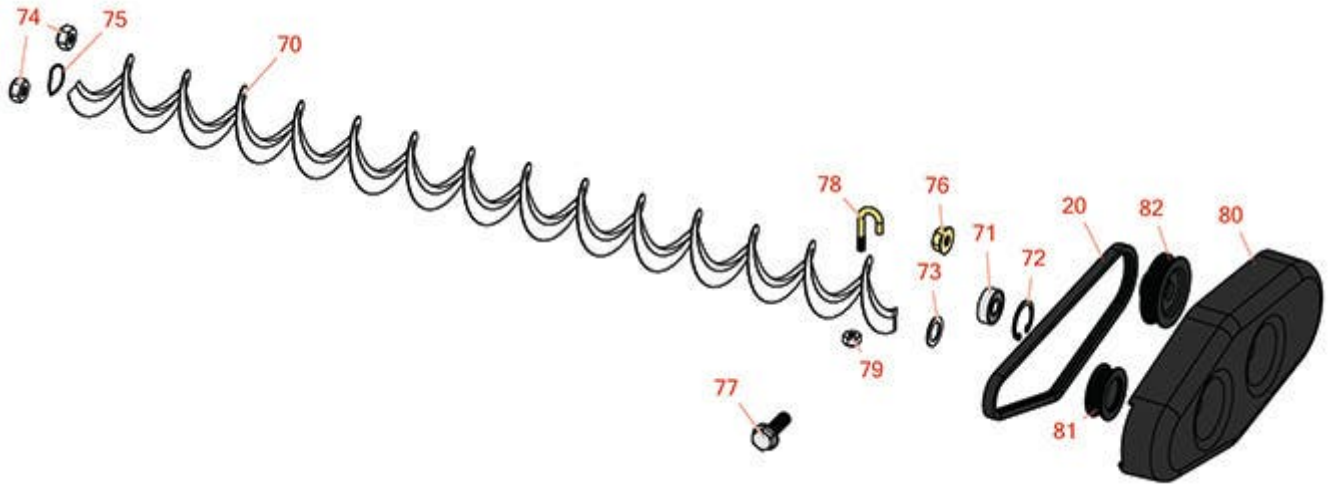

Replaces Toro Greensmaster TriFlex

3320 Parts

DPA Cutting Unit - Models 04651, 04653 & 04655

Rear Roller Brush

All original equipment manufacturers names and part numbers are used for identification purposes only, and we are in no way implying that our products are original equipment parts. Prices subject to change without notice.

Replaces Toro Greensmaster TriFlex

3320 Parts

DPA Cutting Unit - Models 04651, 04653 & 04655

Rear Roller Brush

Item No	R&R Part No.	OEM Part No.	Description	Qty Req	Order Quantity
Belts					
20	R105-5720	105-5720	Belt - Poly V	1	
Other Parts Available					
70	R105-6792	104-1829, 105-6792	Brush - Rear Roller	1	
71	R251-259	251-259, 251-307	Bearing - Ball	1	
72	R104-4727	104-4727	Ring - Retaining	1	
73	R112-6957	112-6957	Washer - Hardened	2	
74	R301504	2296-42, 301504, 32127-24, 32128-33, 32146-17, 3296-16, 3296-42, 3296-42 , 915661P	Locknut - ESNA 1/4-20	2	
75	R115-7143	115-7143	Spring - Wave	2	
76	R104-8300	104-8300, 104-8300 , 119-4041	Locknut - 5/16-18 Flanged Y/Zinc	5	
77	R3234-29	3234-17, 3234-29	Bolt - 5/16-18x1 Serr Hex	1	
78	R104-1830	104-1830	Bolt - J	2	
79	R3296-2	32127-10, 3296-2, 9157404	Nut - #10 Lock	2	
80	R105-5719	105-5719	Cover - Rear Brush	1	

Replaces Toro Greensmaster TriFlex

3320 Parts

DPA Cutting Unit - Models 04651, 04653 & 04655

Rear Roller Brush

Item No	R&R Part No.	OEM Part No.	Description	Qty Req	Order Quantity
81	R104-1834	104-1820, 104-1834	Idler Bearing - Assy	1	
82	R106-6917	106-6917	Pulley - Driven	1	