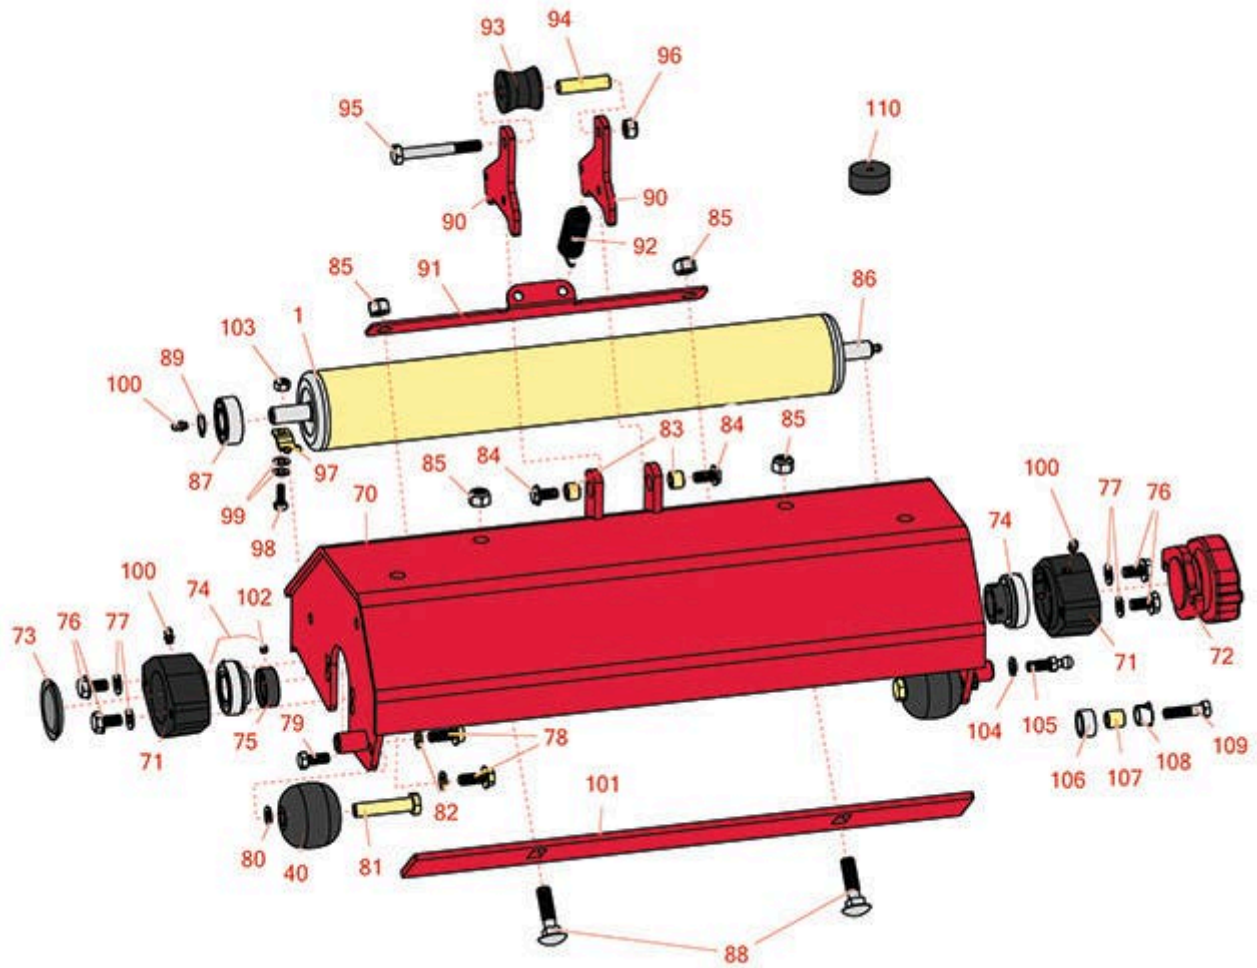

Replaces Toro Greensmaster 3200 & 3200-D Parts

Tri-Roller Unit - Model 04495
Tri-Roller & Frame

All original equipment manufacturers names and part numbers are used for identification purposes only, and we are in no way implying that our products are original equipment parts. Prices subject to change without notice.

Replaces Toro Greensmaster 3200 & 3200-D Parts

Tri-Roller Unit - Model 04495

Tri-Roller & Frame

Item No	R&R Part No.	OEM Part No.	Description	Qty Req	Order Quantity
Rollers					
1	R99-1615	99-1615	Roller - Rear 3	1	
Wheels					
40	R99-4210	99-4140, 99-4210	Basket Roller - Smooth Anti Scalp	2	
Other Parts Available					
70	R100-6443-01	100-6443-01	Frame - Spiker	1	
71	R95-7148	95-7148	Housing - Bearing Reel	2	
72	R95-1642-01	93-2570, 95-1642, 95-1642-01	Counterweight	1	
73	R150485	2410-30, 2410-30OSS	Cap - Protective Bearing Housing	1	
74	R71-1360	251-219, 251-253, 251-254, 251-320, 71-1360, 88-7880, 94-3405	Bearing	2	
75	R251-77	251-77	Collar - Bearing	2	
76	R93-2569	93-2569	Bolt - Hex Washer Nyloc M10	4	

Replaces Toro Greensmaster 3200 & 3200-D Parts

Tri-Roller Unit - Model 04495

Tri-Roller & Frame

Item No	R&R Part No.	OEM Part No.	Description	Qty Req	Order Quantity
77	R453011	01-166-0100, 01-166-0120, 01-166-0270, 01-166-0500, 01-166-0600, 01-166-0620, 132-4593, 2356-3, 237-12, 24-10-AD, 24-11-AD, 24-11-BD, 24-12-AD, 24-12-BD, 30-9310, 32-8190, 3256-24, 3256-3, 3256-36, 3256-4, 453011, 47-9950, 48-9220, 513458, 7-0052	Washer - Flat 3/8 SAE Y/Zinc	4	
78	R33115-025	33115-025, 48-7780	Bolt - Hex HD M10-1.5 x 25	4	
79	R400260	01-178-0605, 18-4100, 19-8270, 323-3, 323-33, 323-34, 323-5, 3235-5	Bolt - Hex HD 3/8-16 x 7/8	2	
80	R3256-45	3256-45	Washer - Flat .733 x .381 x .058 YZ	2	
81	R99-4209	99-4209	Shaft - Special	2	
82	R48-9590	01-176-0040, 42-9600, 48-9590, 48-9690, 63-7780	Washer - Lock 10mm	4	